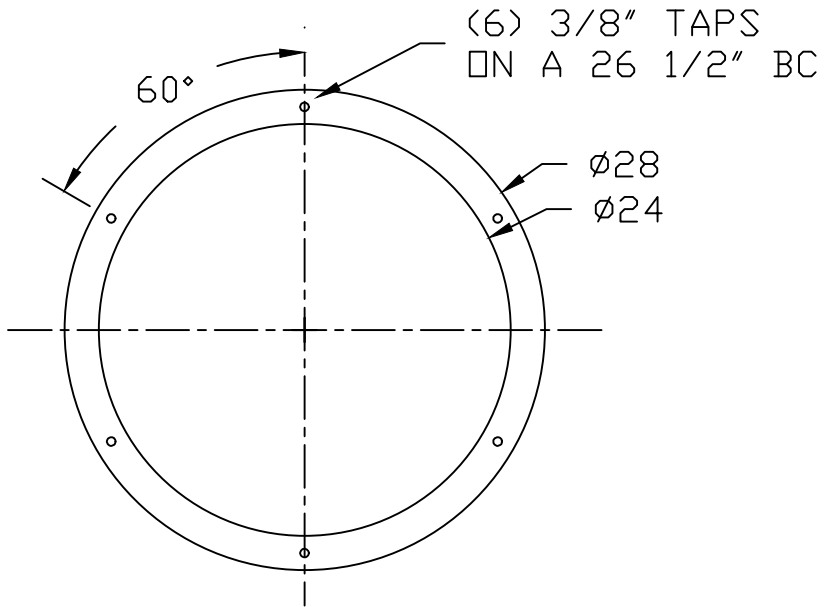

PART/PRINT #:  
GB-24-100

PART DESCRIPTION:  
24Ø BASIN W/ STANDARD BOTTOM

DATE:  
06/12/06

THIS DRAWING IS THE SOLE PROPERTY OF AK INDUSTRIES INC.

STANDARD BOTTOM  
100

AK INDUSTRIES INC.  
2055 PIDCO DR.  
PLYMOUTH, IN. 46563  
PHONE:(574) 936-6022

DRAWN BY:  
J.CONLEY

SCALE:  
NOT TO SCALE

REVISION#:

SIGNATURE: