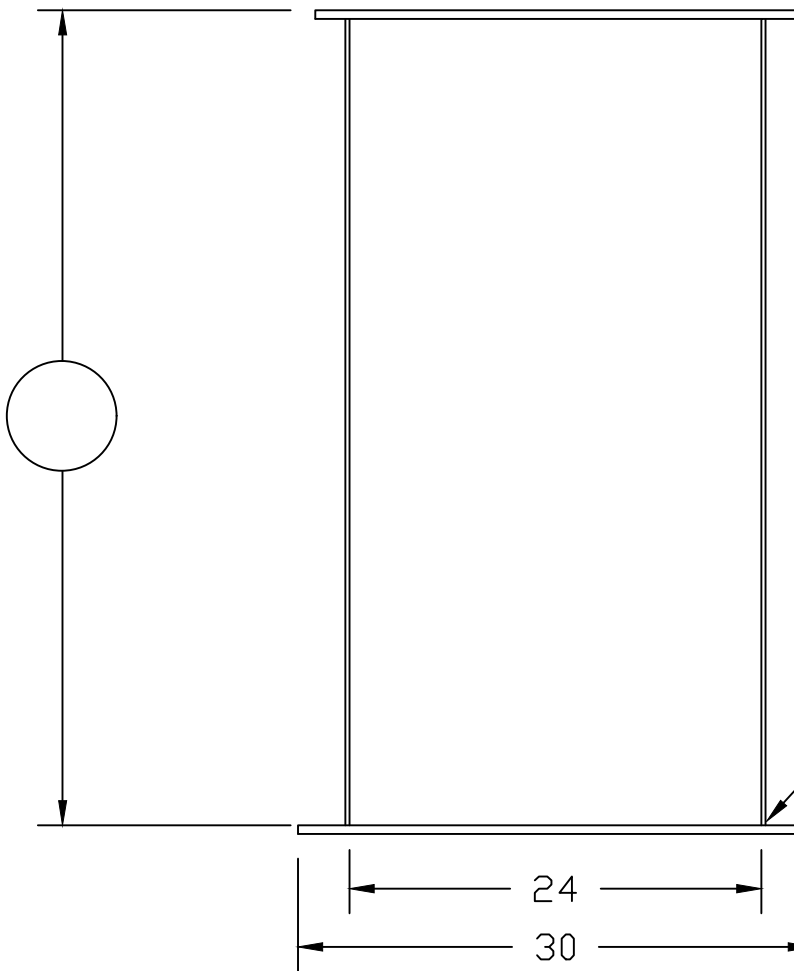

PART/PRINT #:  
GB-24-100

PART DESCRIPTION:  
24Ø BASIN W/ STANDARD BOTTOM

DATE:  
06/12/06

THIS DRAWING IS THE SOLE PROPERTY OF AK INDUSTRIES INC.

STANDARD BOTTOM  
100

AK INDUSTRIES INC.  
2055 PIDCO DR.  
PLYMOUTH, IN. 46563  
PHONE:(574) 936-6022

DRAWN BY:  
J.CONLEY

SCALE:  
NOT TO SCALE

REVISION#:

SIGNATURE: