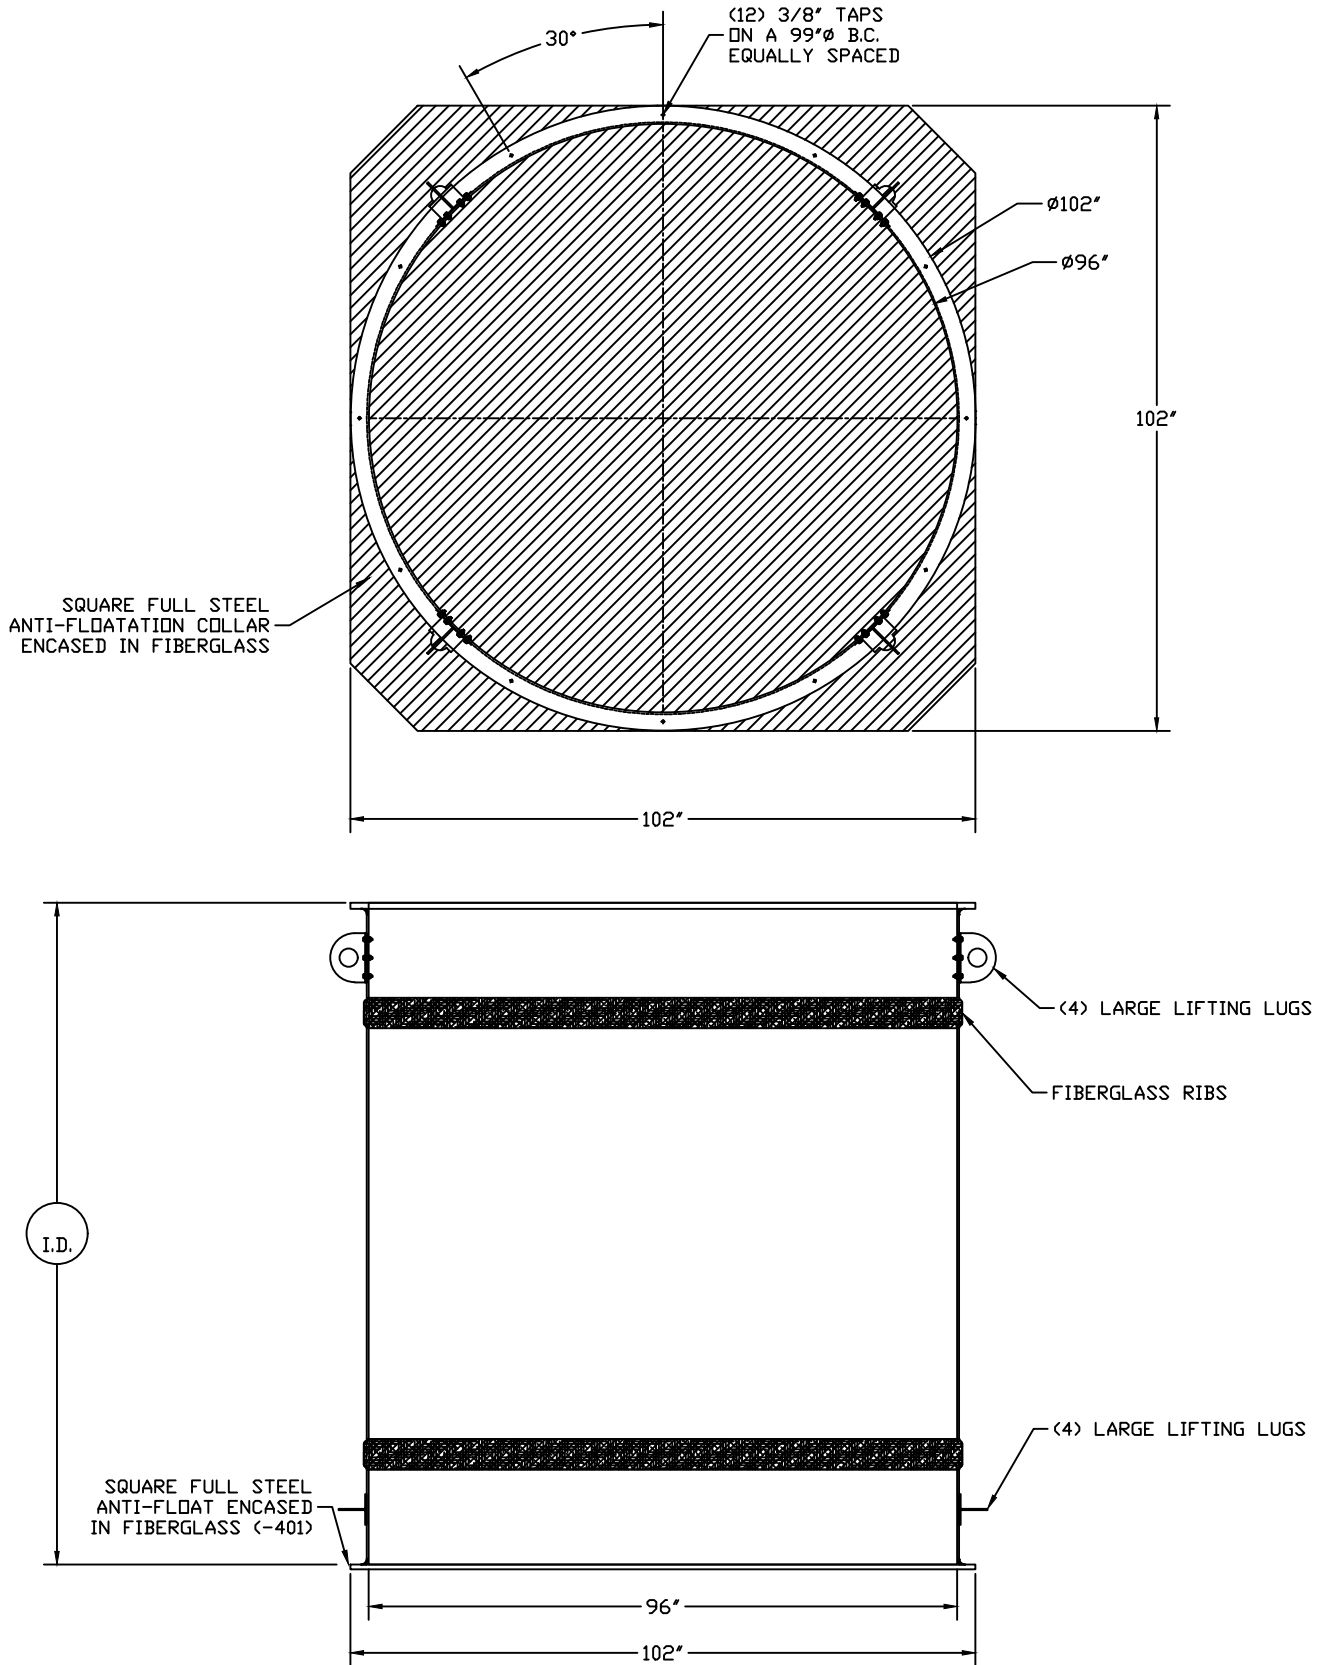

PART/PRINT #:

PART DESCRIPTION:

DATE:

GB-96-401

96"Ø FIBERGLASS BASIN W/ SQUARE FULL STEEL ANTI-FLOATATION ENCASED IN FIBERGLASS

06/26/23

THIS DRAWING IS THE SOLE PROPERTY OF AK INDUSTRIES INC.

AK INDUSTRIES INC.
2055 PIDCO DR.
PLYMOUTH, IN. 46563
PHONE:(574) 936-6022

DRAWN BY:
A.HARTUNG
J.CONLEY

SCALE:
NOT TO SCALE

REVISION#:
1

SIGNATURE: