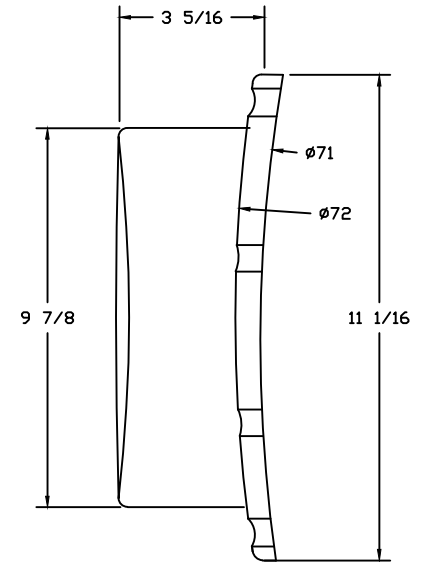

PART/PRINT NO.
AKR20760

PART DESCRIPTION

DATE
03/03/2022

8" CI HUB

AKR20760

DRAWN
B.SNYDER

APPROVED BY

SIGNATURE