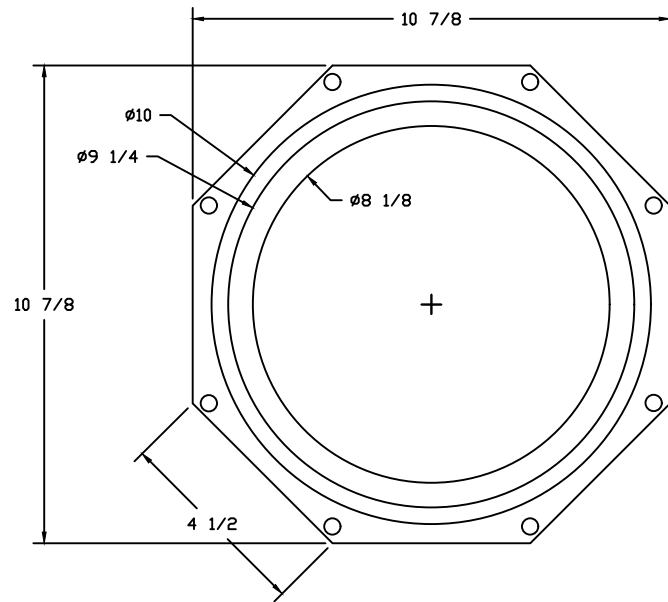

PART/PRINT NO.
AKR20760

PART DESCRIPTION

DATE
03/03/2022

8" CI HUB

AKR20760

DRAWN
B.SNYDER

APPROVED BY

SIGNATURE