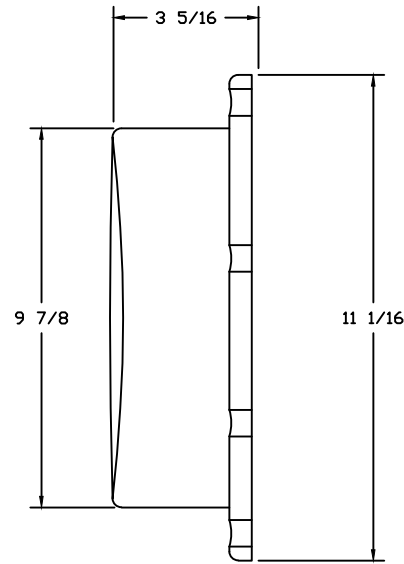

PART/PRINT NO.
AKR20760

PART DESCRIPTION

DATE
03/03/2022

8" CI HUB

AKR20760

DRAWN
B.SNYDER

APPROVED BY

SIGNATURE