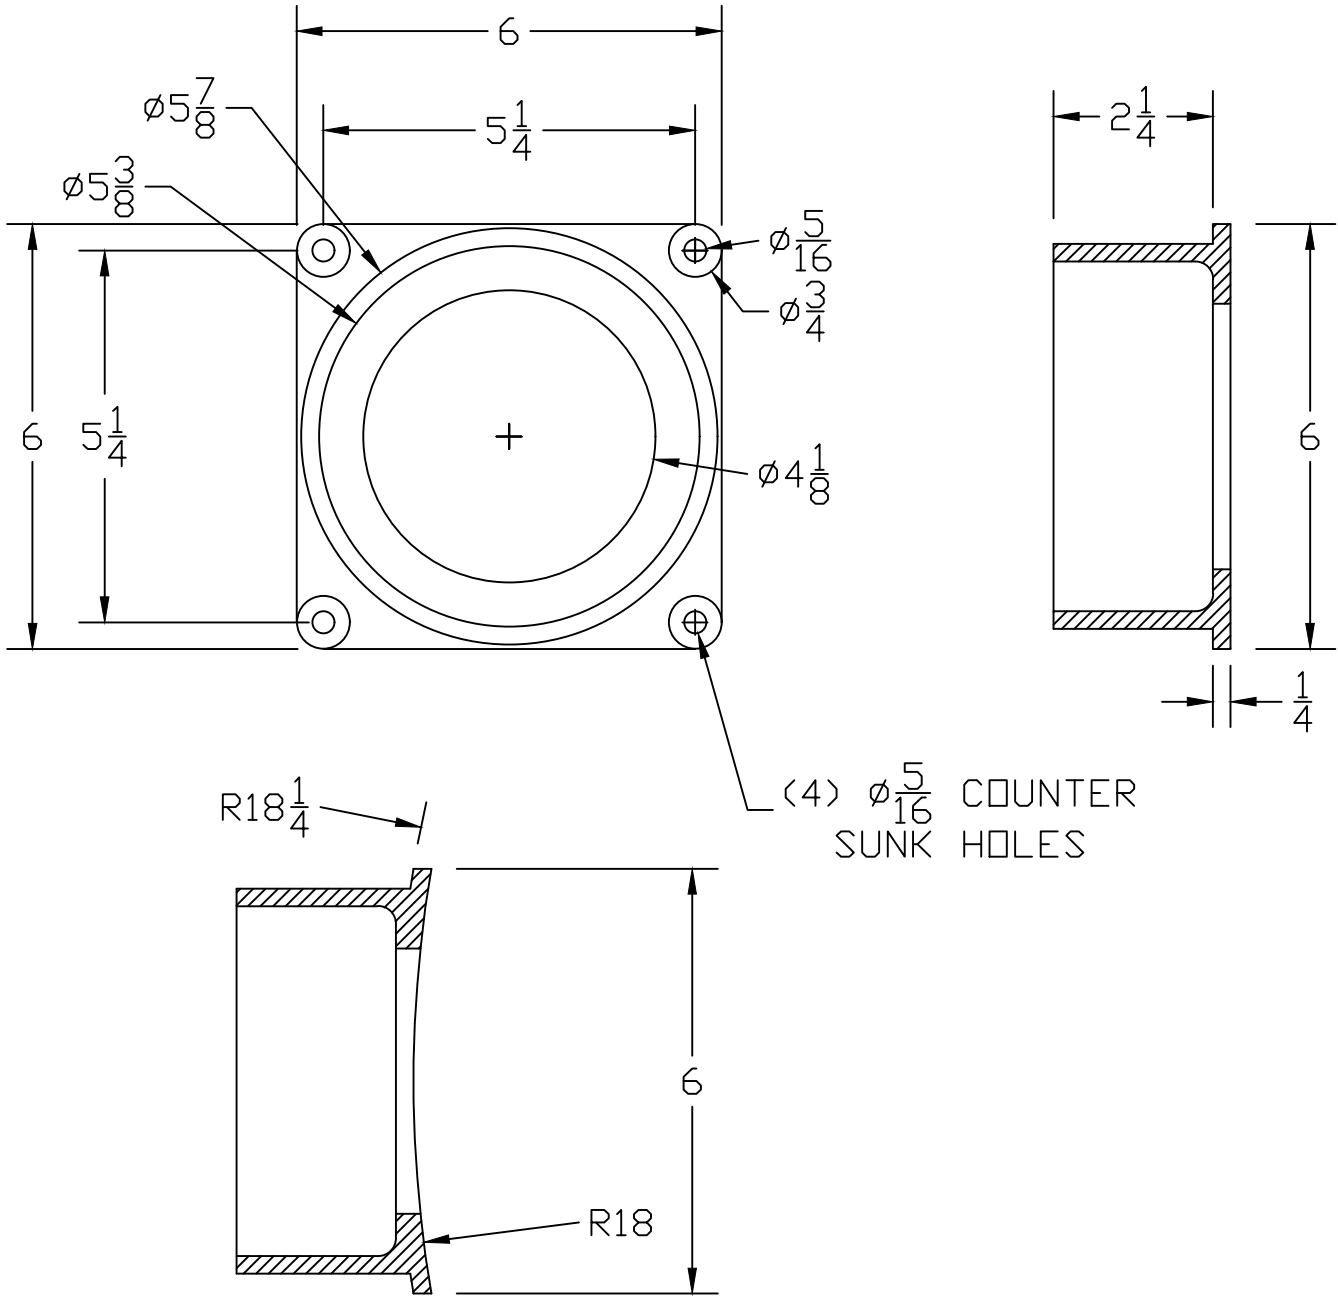

PART/PRINT NO.
AKR20595

PART DESCRIPTION
4-39 CAST IRON HUB 4"

REVISION
0

DATE
7/17/17

DRAWN
M.OLIVAREZ

MATERIAL
CAST IRON

TOLERANCE
+/- .025 UNLESS SPECIFIED OTHERWISE

SIGNATURE