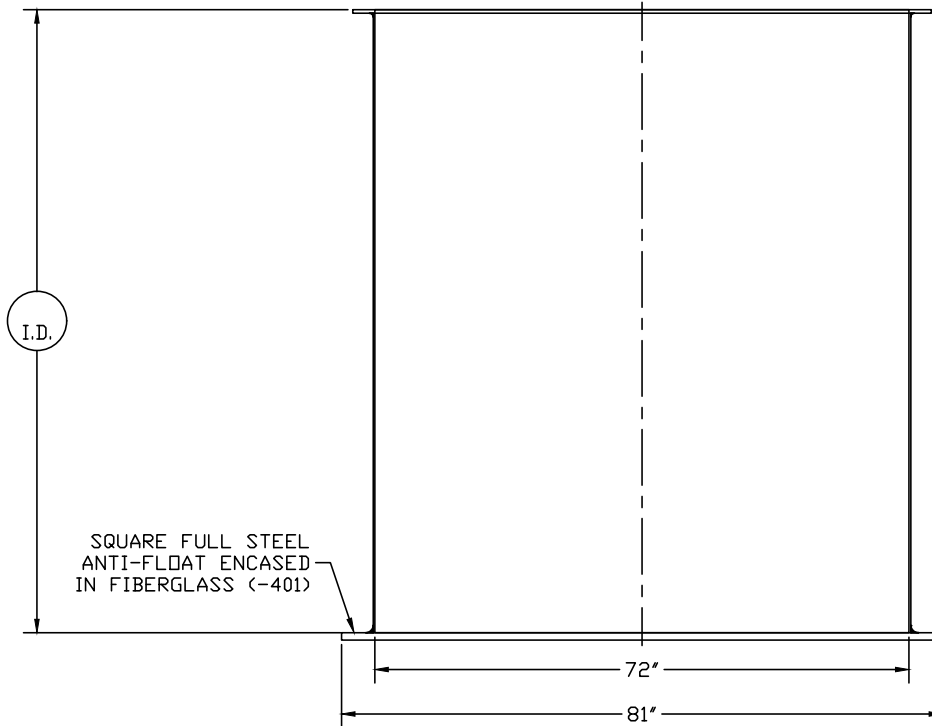

PART/PRINT #:

PART DESCRIPTION:

DATE:

GB-72-401

72"Ø FIBERGLASS BASIN W/ SQUARE FULL STEEL ANTI-FLOATATION ENCASED IN FIBERGLASS

07/14/21

THIS DRAWING IS THE SOLE PROPERTY OF AK INDUSTRIES INC.

AK INDUSTRIES INC.
2055 PIDCO DR.
PLYMOUTH, IN. 46563
PHONE:(574) 936-6022

DRAWN BY:

A.HARTUNG

SCALE:

NOT TO SCALE

REVISION#:

SIGNATURE: