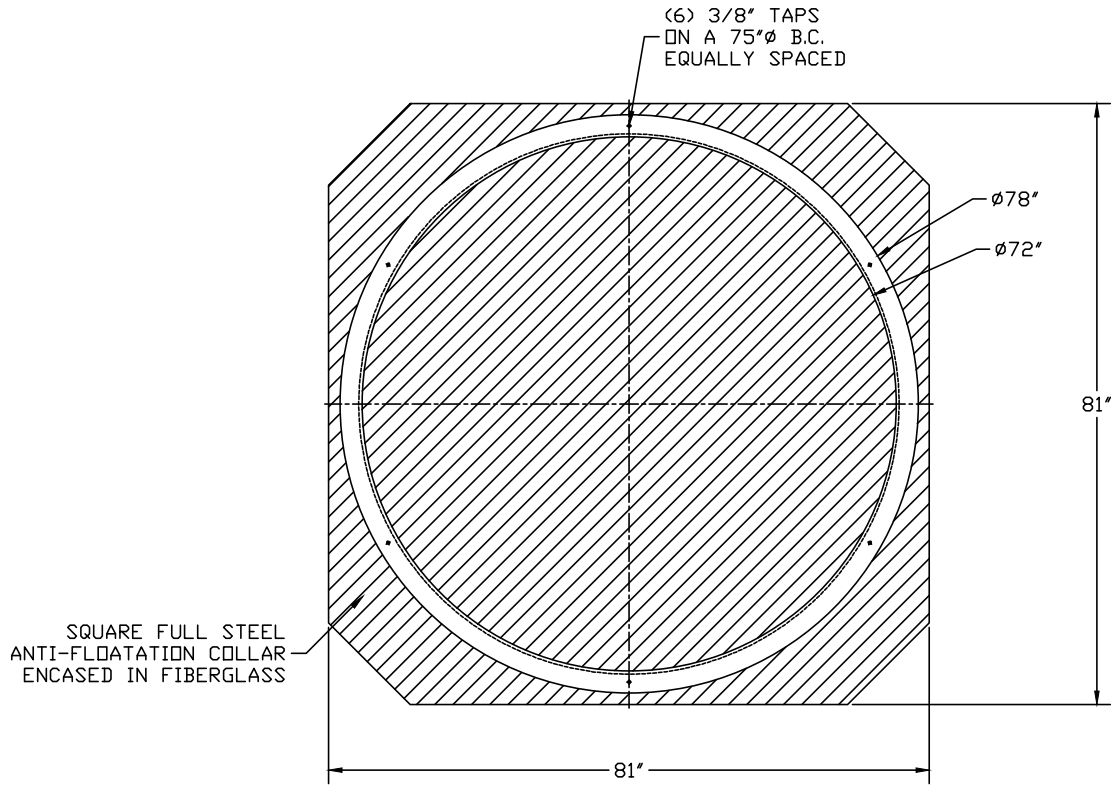

PART/PRINT #:

PART DESCRIPTION:

DATE:

GB-72-401

72"Ø FIBERGLASS BASIN W/ SQUARE FULL STEEL ANTI-FLOATATION ENCASED IN FIBERGLASS

07/14/21

THIS DRAWING IS THE SOLE PROPERTY OF AK INDUSTRIES INC.

AK INDUSTRIES INC.
2055 PIDCO DR.
PLYMOUTH, IN. 46563
PHONE:(574) 936-6022

DRAWN BY:

A.HARTUNG

SCALE:

NOT TO SCALE

REVISION#:

SIGNATURE: