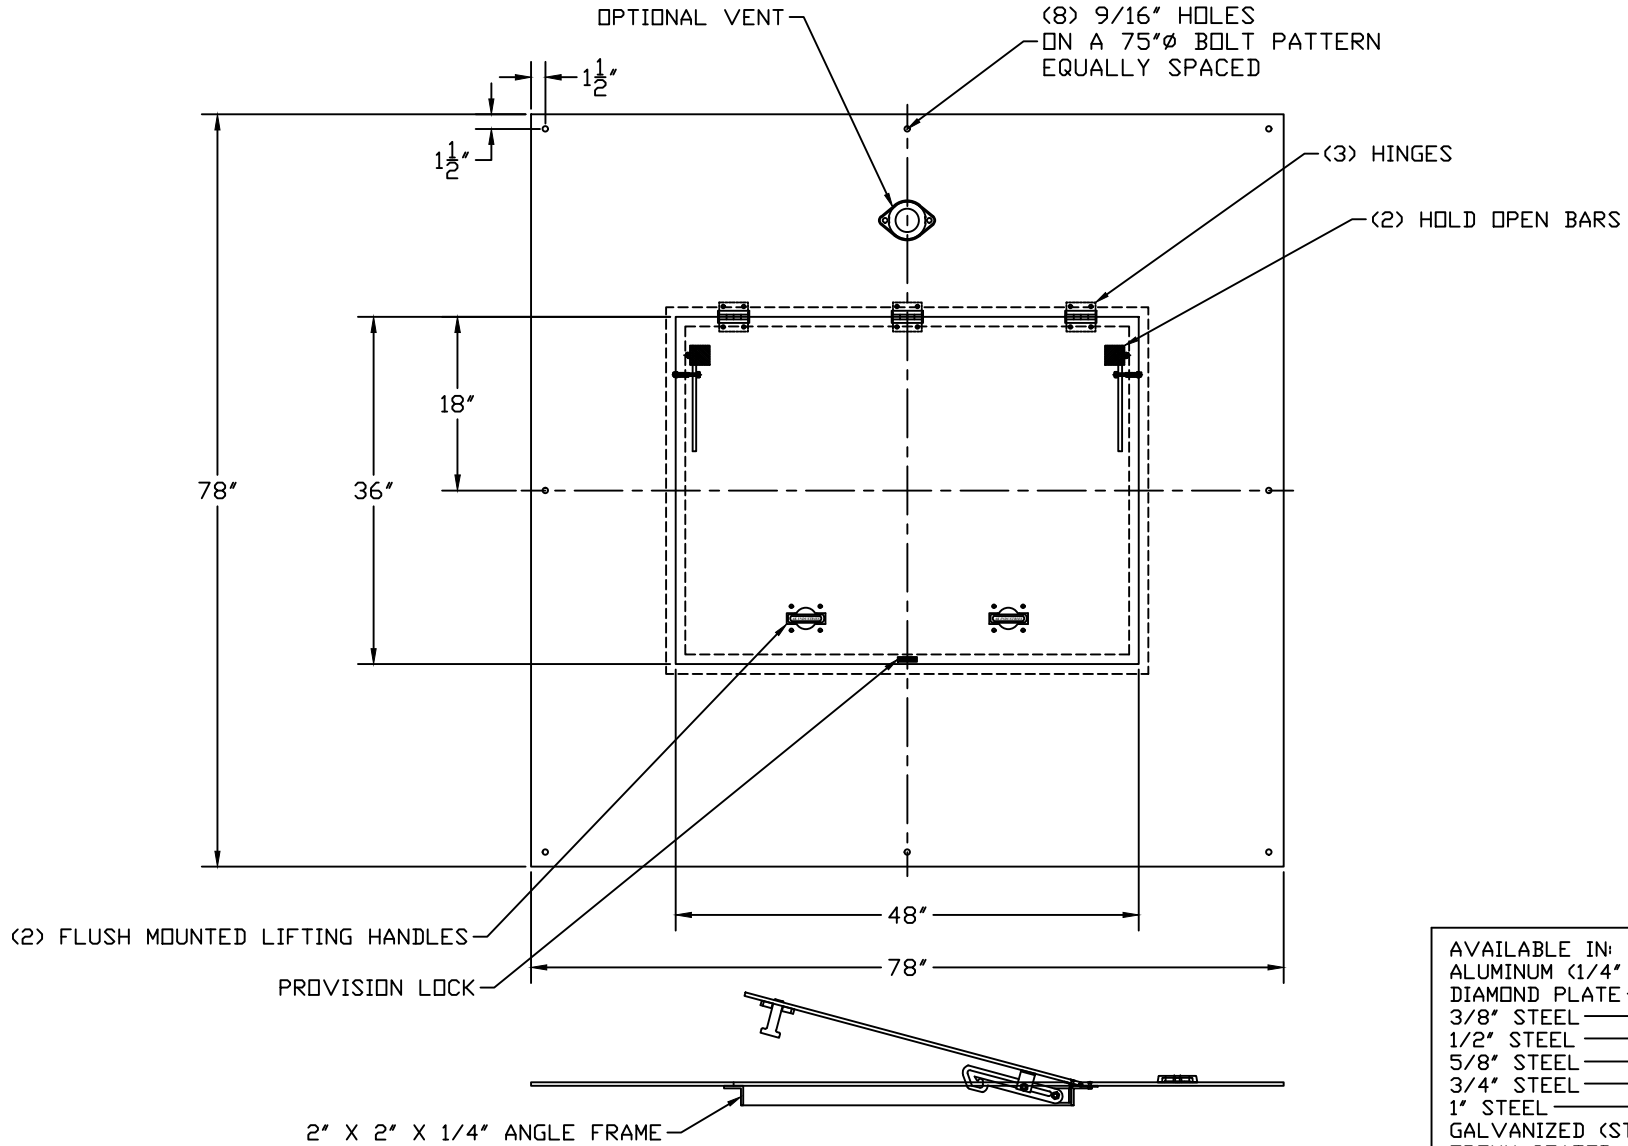

PART/PRINT NO.
LB-72HDC-01

PART DESCRIPTION
SQUARE HINGED DOOR COVER

DATE
06/20/16

THIS DRAWING IS THE SOLE PROPERTY OF AK INDUSTRIES INC.

AVAILABLE IN:	
ALUMINUM (1/4" ONLY)	<input type="checkbox"/>
DIAMOND PLATE	<input type="checkbox"/>
3/8" STEEL	<input type="checkbox"/>
1/2" STEEL	<input type="checkbox"/>
5/8" STEEL	<input type="checkbox"/>
3/4" STEEL	<input type="checkbox"/>
1" STEEL	<input type="checkbox"/>
GALVANIZED (STEEL ONLY)	<input type="checkbox"/>
EPOXY COATED (STEEL ONLY)	<input type="checkbox"/>