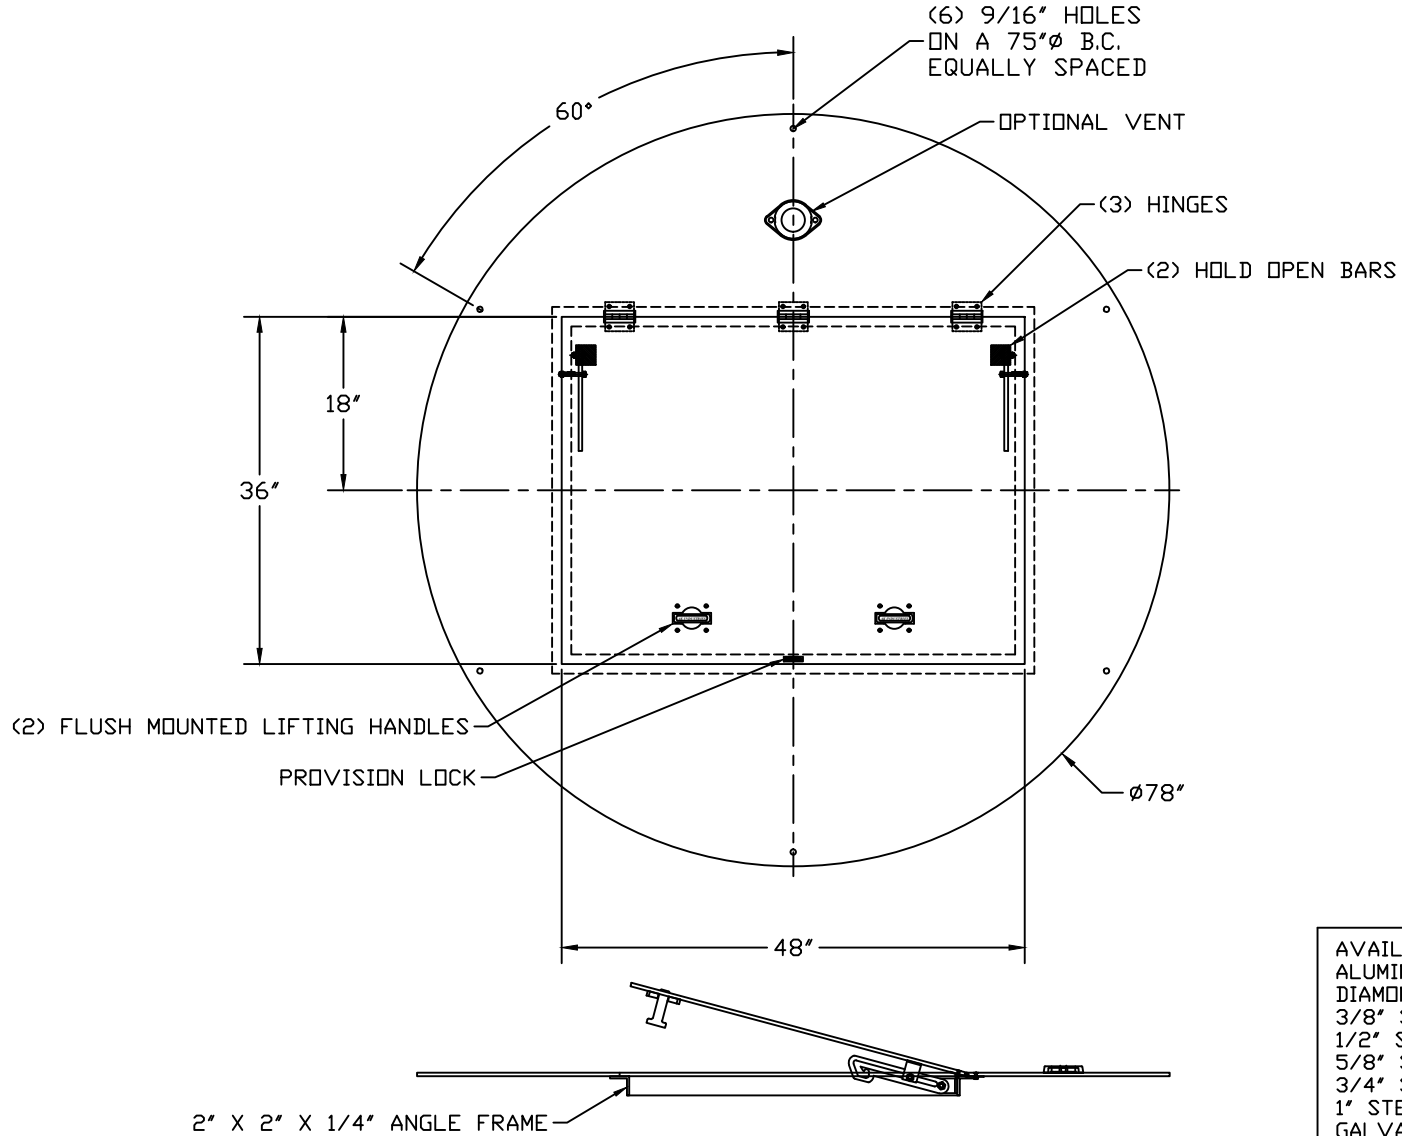

PART/PRINT NO.
LB-72HDC

PART DESCRIPTION
ROUND HINGED DOOR COVER

DATE
06/20/16

THIS DRAWING IS THE SOLE PROPERTY OF AK INDUSTRIES INC.

AVAILABLE IN:	
ALUMINUM (1/4" ONLY)	<input type="checkbox"/>
DIAMOND PLATE	<input type="checkbox"/>
3/8" STEEL	<input type="checkbox"/>
1/2" STEEL	<input type="checkbox"/>
5/8" STEEL	<input type="checkbox"/>
3/4" STEEL	<input type="checkbox"/>
1" STEEL	<input type="checkbox"/>
GALVANIZED (STEEL ONLY)	<input type="checkbox"/>
EPOXY COATED (STEEL ONLY)	<input type="checkbox"/>