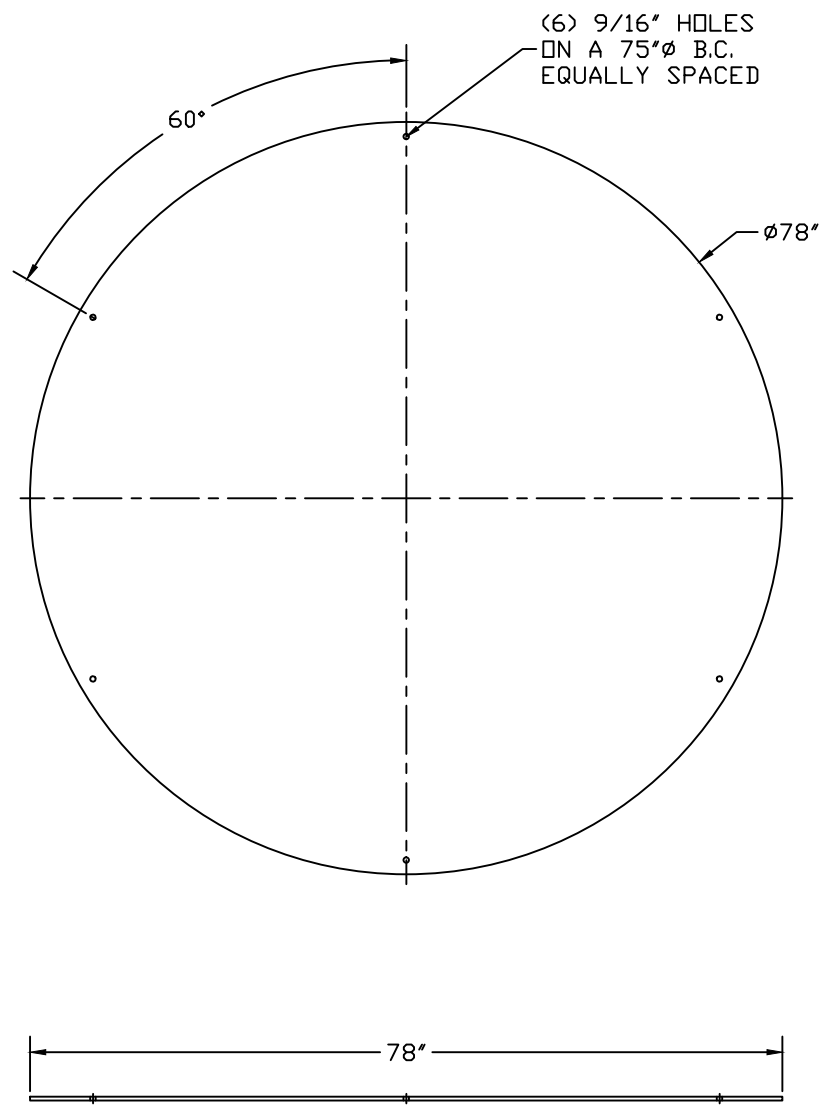

PART/PRINT NO.
LB-7200

PART DESCRIPTION
ROUND SOLID COVER

DATE
06/20/16

- AVAILABLE IN:
- ALUMINUM (1/4" ONLY)
 - DIAMOND PLATE
 - 3/8" STEEL
 - 1/2" STEEL
 - 5/8" STEEL
 - 3/4" STEEL
 - 1" STEEL
 - GALVANIZED (STEEL ONLY)
 - EPOXY COATED (STEEL ONLY)