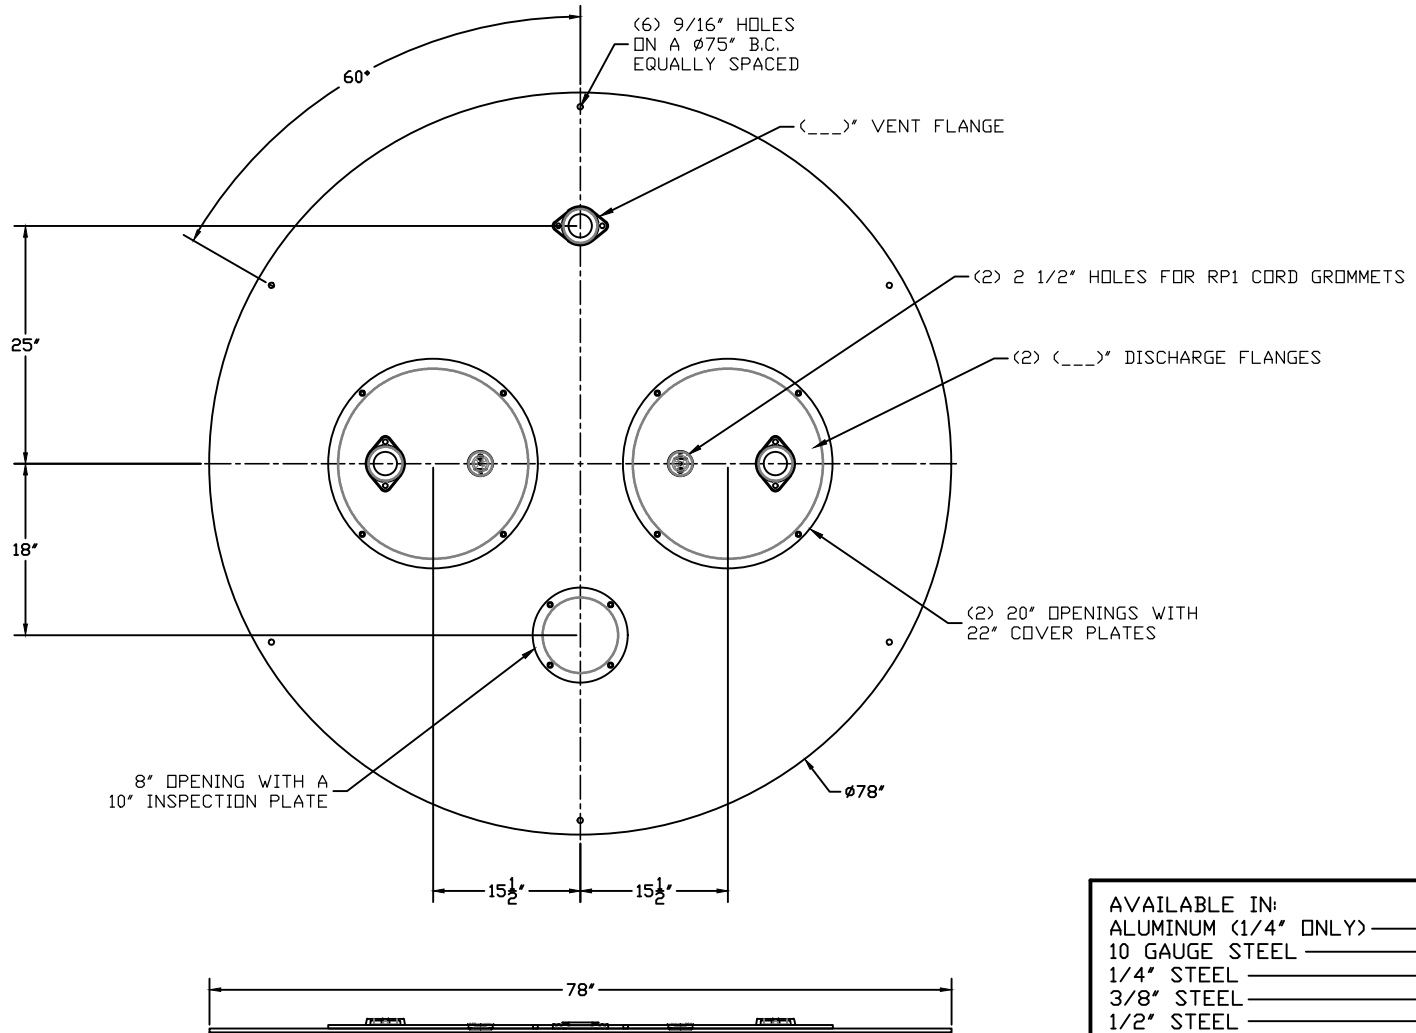

PART/PRINT NO.  
LB-7202

PART DESCRIPTION  
ROUND DUPLEX COVER

DATE  
3/24/20

THIS DRAWING IS THE SOLE PROPERTY OF AK INDUSTRIES INC.

- AVAILABLE IN:
- ALUMINUM (1/4" ONLY)
  - 10 GAUGE STEEL
  - 1/4" STEEL
  - 3/8" STEEL
  - 1/2" STEEL
  - 5/8" STEEL
  - 3/4" STEEL
  - 1" STEEL
  - GALVANIZED (STEEL ONLY)
  - EPOXY COATED (STEEL ONLY)