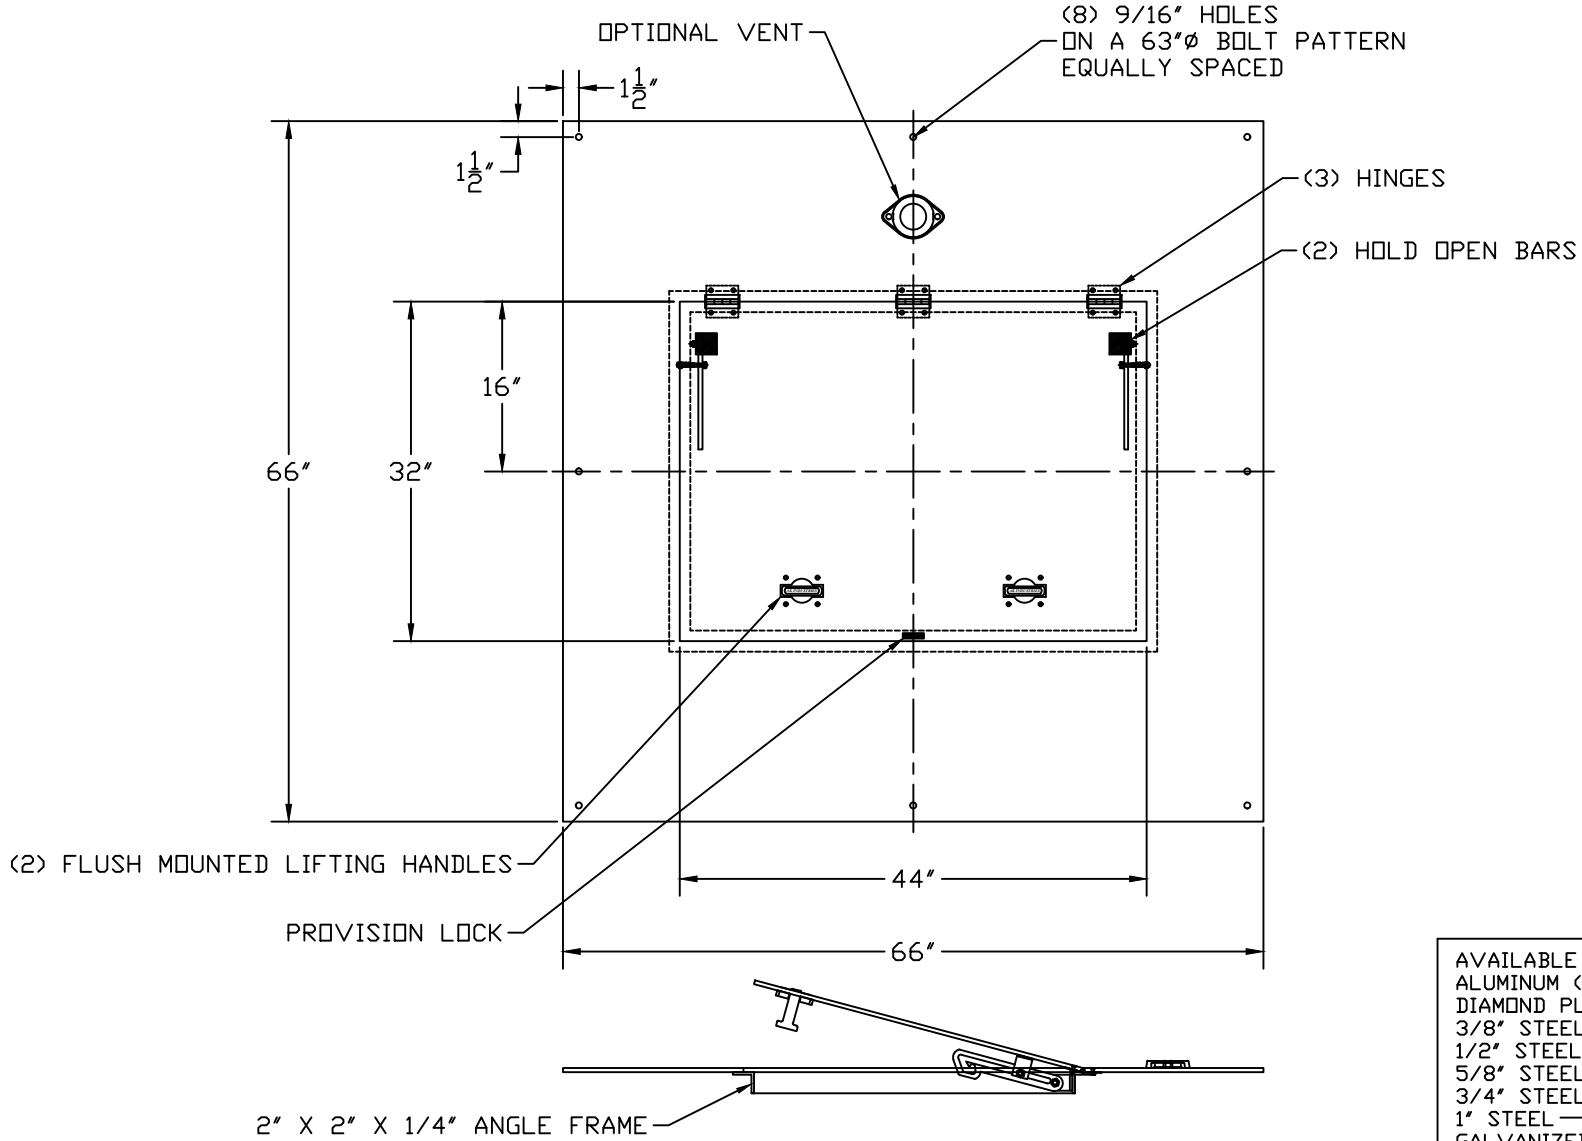

PART/PRINT NO.  
LB-60HDC-01

PART DESCRIPTION  
SQUARE HINGED DOOR COVER

DATE  
06/20/16

THIS DRAWING IS THE SOLE PROPERTY OF AK INDUSTRIES INC.

AVAILABLE IN:	
ALUMINUM (1/4" ONLY)	<input type="checkbox"/>
DIAMOND PLATE	<input type="checkbox"/>
3/8" STEEL	<input type="checkbox"/>
1/2" STEEL	<input type="checkbox"/>
5/8" STEEL	<input type="checkbox"/>
3/4" STEEL	<input type="checkbox"/>
1" STEEL	<input type="checkbox"/>
GALVANIZED (STEEL ONLY)	<input type="checkbox"/>
EPOXY COATED (STEEL ONLY)	<input type="checkbox"/>