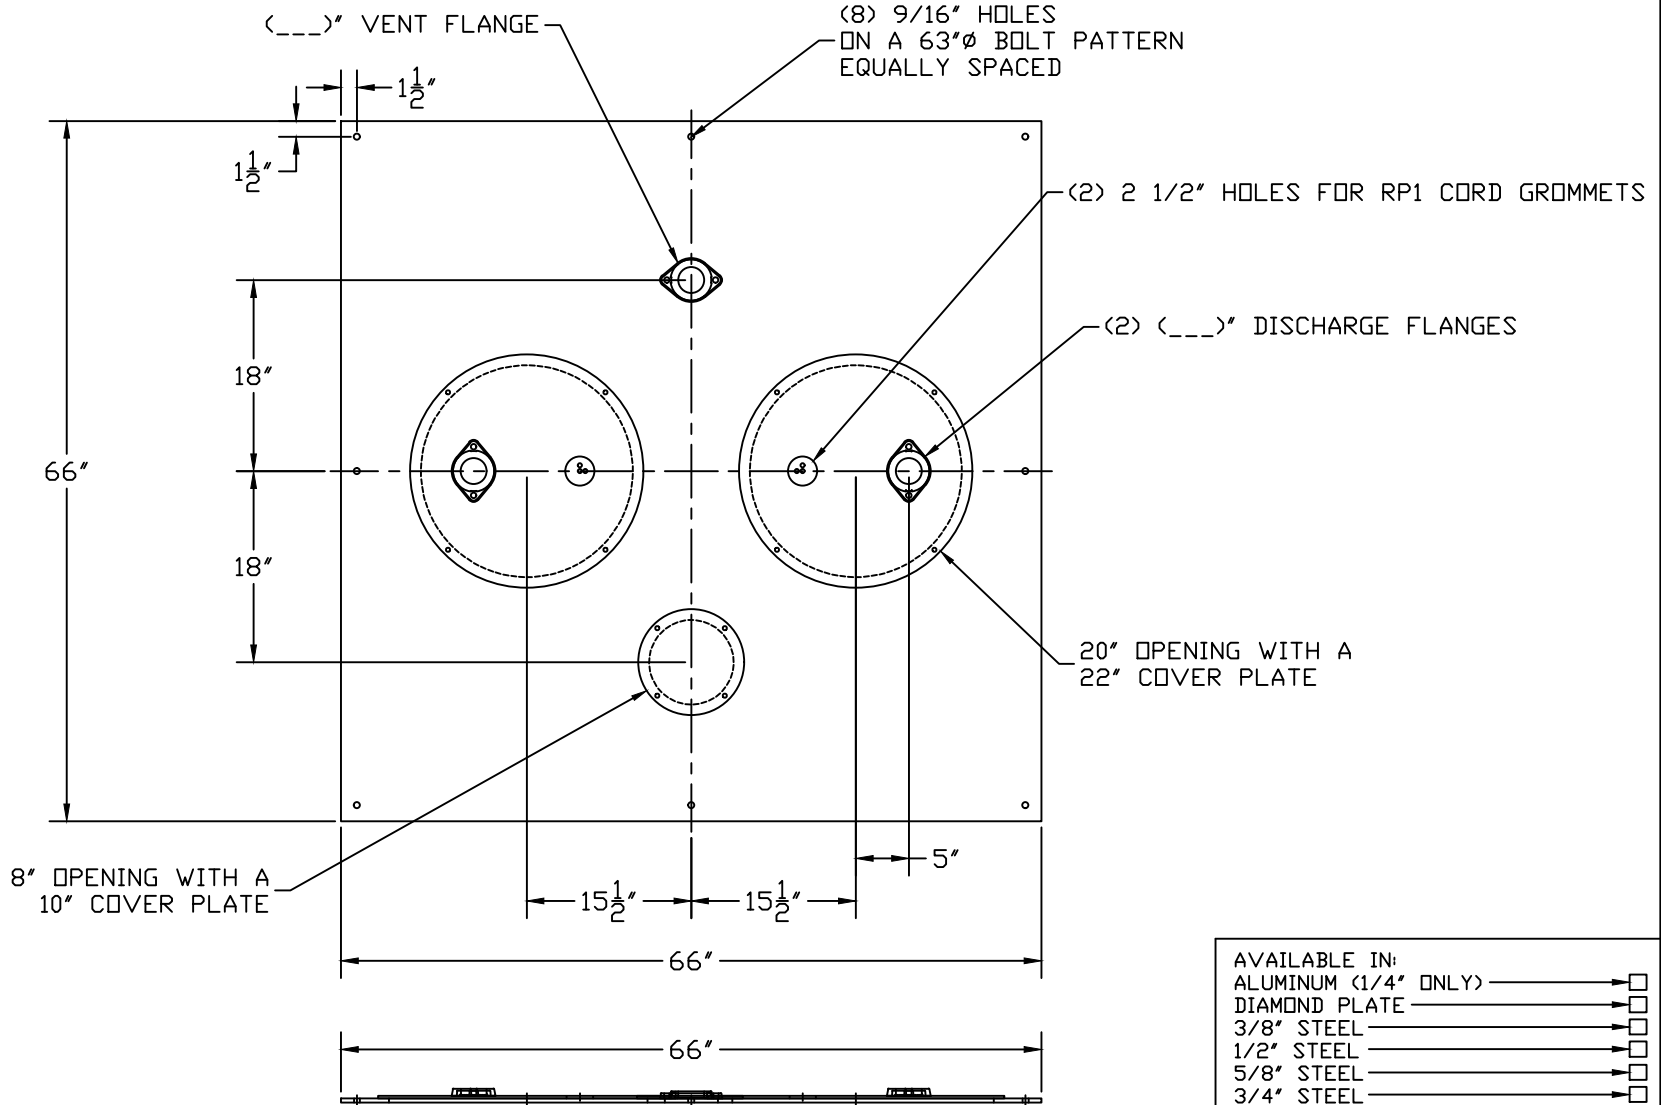

PART/PRINT NO.
LB-6002-01

PART DESCRIPTION
SQUARE DUPLEX COVER

DATE
06/20/16

THIS DRAWING IS THE SOLE PROPERTY OF AK INDUSTRIES INC.

- AVAILABLE IN:
- ALUMINUM (1/4" ONLY)
 - DIAMOND PLATE
 - 3/8" STEEL
 - 1/2" STEEL
 - 5/8" STEEL
 - 3/4" STEEL
 - 1" STEEL
 - GALVANIZED (STEEL ONLY)
 - EPOXY COATED (STEEL ONLY)