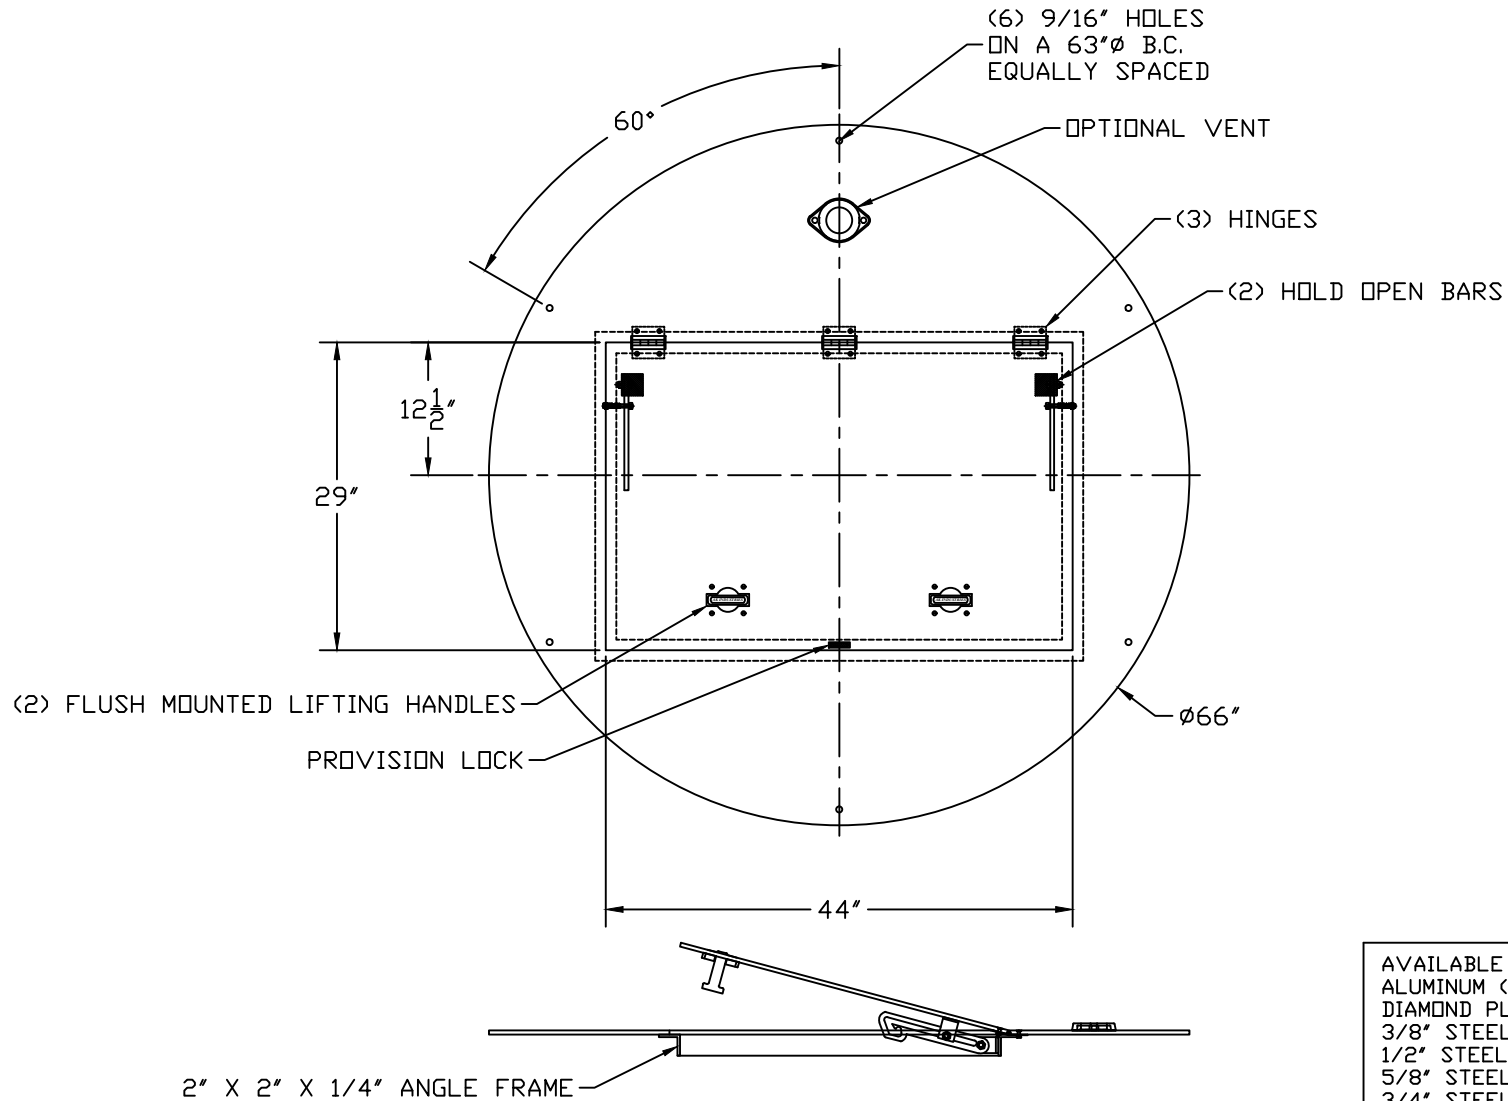

PART/PRINT NO.
LB-60HDC

PART DESCRIPTION
ROUND HINGED DOOR COVER

DATE
06/20/16

THIS DRAWING IS THE SOLE PROPERTY OF AK INDUSTRIES INC.

AVAILABLE IN:	
ALUMINUM (1/4" ONLY)	<input type="checkbox"/>
DIAMOND PLATE	<input type="checkbox"/>
3/8" STEEL	<input type="checkbox"/>
1/2" STEEL	<input type="checkbox"/>
5/8" STEEL	<input type="checkbox"/>
3/4" STEEL	<input type="checkbox"/>
1" STEEL	<input type="checkbox"/>
GALVANIZED (STEEL ONLY)	<input type="checkbox"/>
EPOXY COATED (STEEL ONLY)	<input type="checkbox"/>