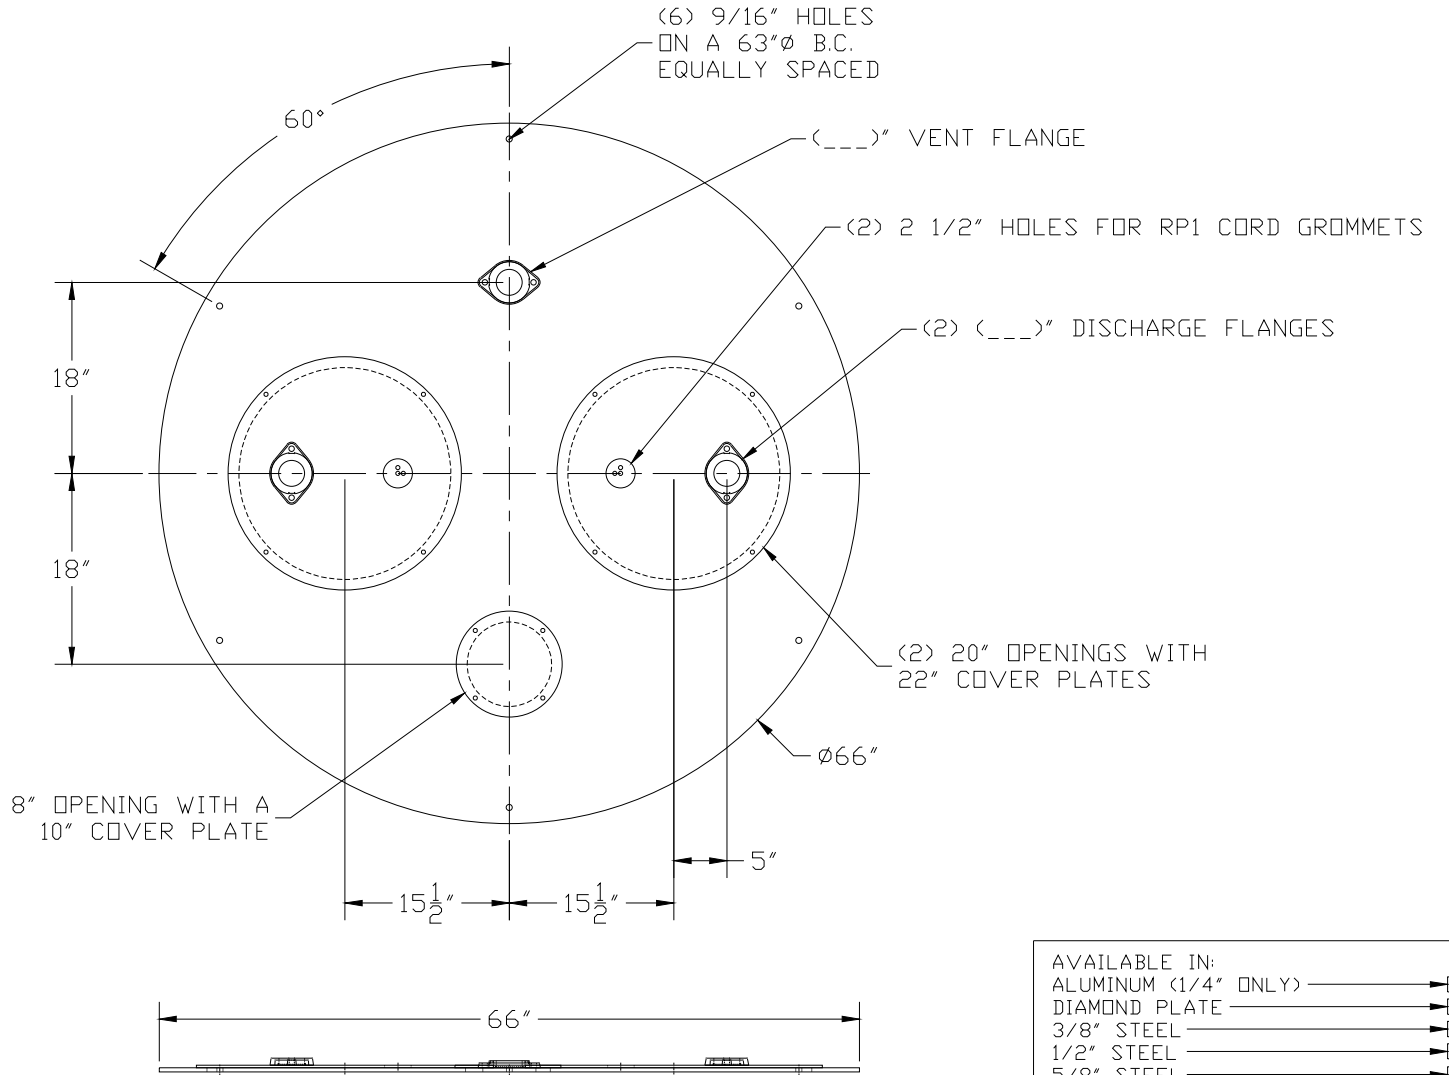

PART/PRINT NO.
LB-6002

PART DESCRIPTION
ROUND DUPLEX COVER

DATE
03/22/17

THIS DRAWING IS THE SOLE PROPERTY OF AK INDUSTRIES INC.

AVAILABLE IN:	
ALUMINUM (1/4" ONLY)	<input type="checkbox"/>
DIAMOND PLATE	<input type="checkbox"/>
3/8" STEEL	<input type="checkbox"/>
1/2" STEEL	<input type="checkbox"/>
5/8" STEEL	<input type="checkbox"/>
3/4" STEEL	<input type="checkbox"/>
1" STEEL	<input type="checkbox"/>
GALVANIZED (STEEL ONLY)	<input type="checkbox"/>
EPOXY COATED (STEEL ONLY)	<input type="checkbox"/>