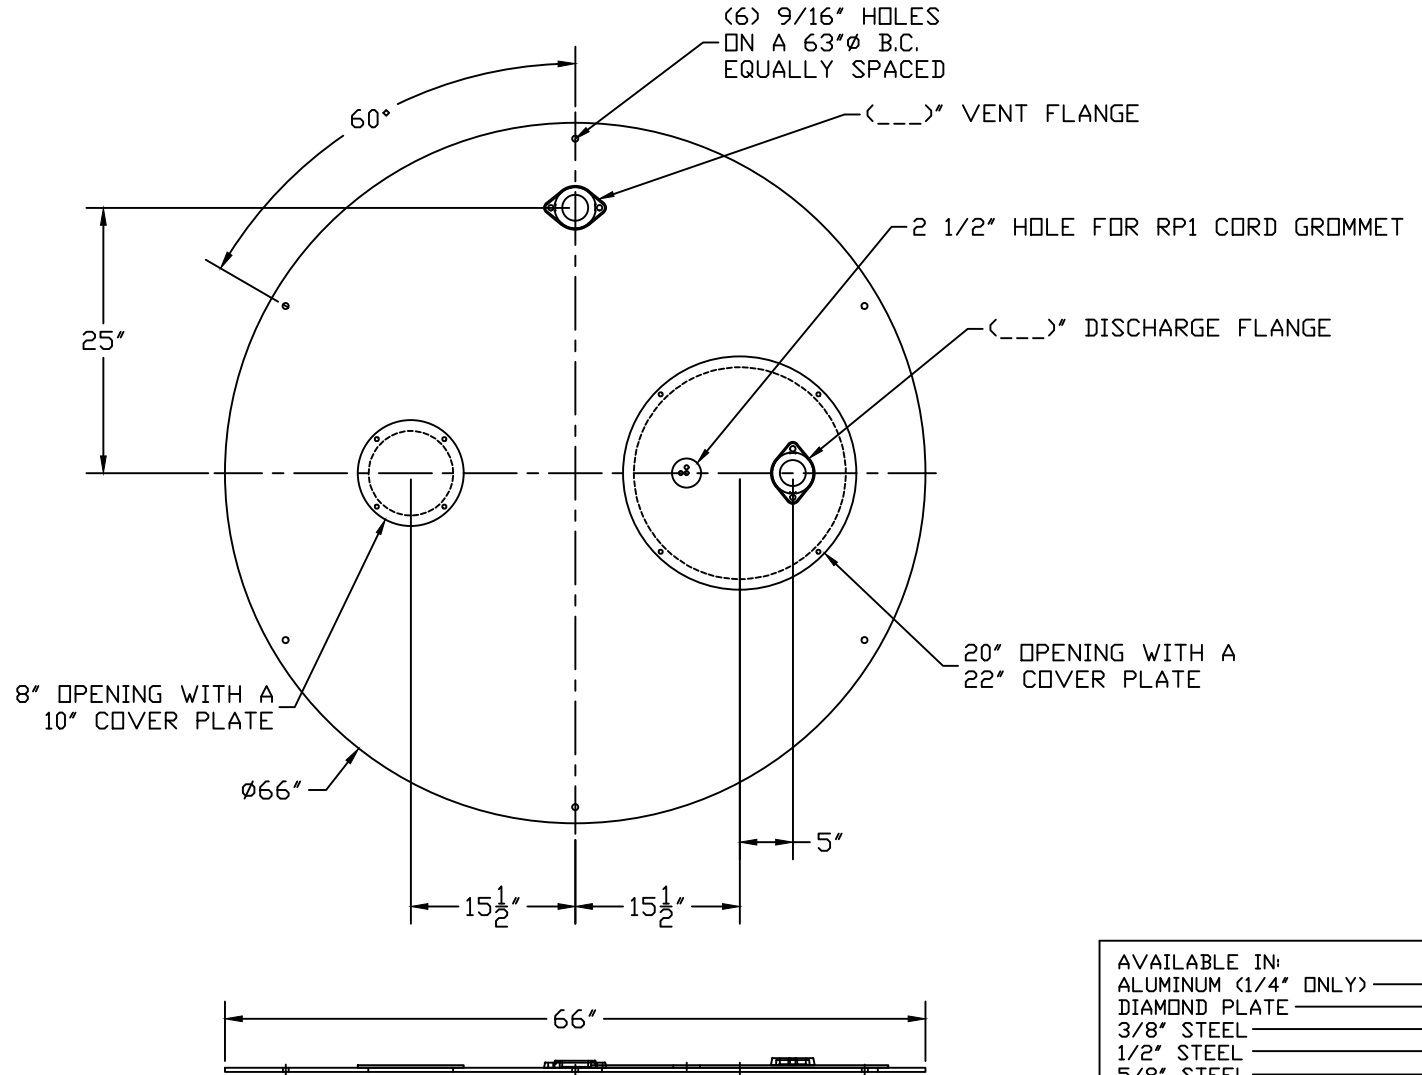

PART/PRINT NO.  
LB-6001

PART DESCRIPTION  
ROUND SIMPLEX COVER

DATE  
06/20/16

THIS DRAWING IS THE SOLE PROPERTY OF AK INDUSTRIES INC.

AVAILABLE IN:	
ALUMINUM (1/4" ONLY)	<input type="checkbox"/>
DIAMOND PLATE	<input type="checkbox"/>
3/8" STEEL	<input type="checkbox"/>
1/2" STEEL	<input type="checkbox"/>
5/8" STEEL	<input type="checkbox"/>
3/4" STEEL	<input type="checkbox"/>
1" STEEL	<input type="checkbox"/>
GALVANIZED (STEEL ONLY)	<input type="checkbox"/>
EPOXY COATED (STEEL ONLY)	<input type="checkbox"/>