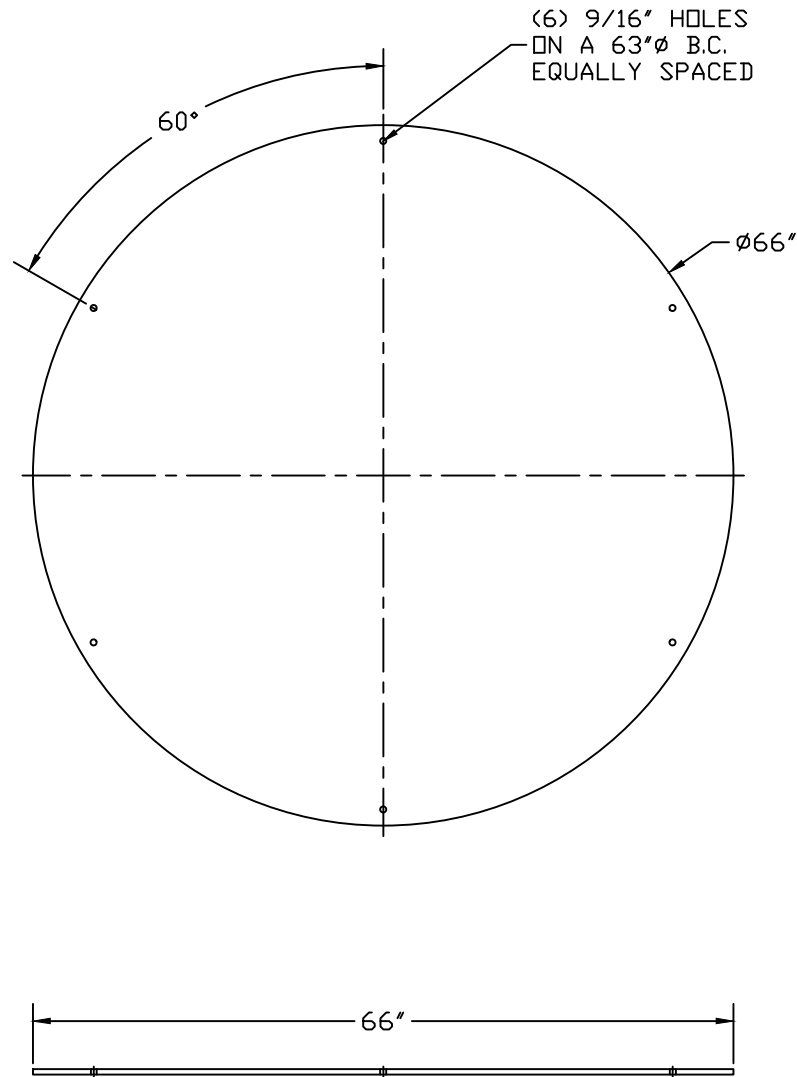

PART/PRINT NO. LB-6000	PART DESCRIPTION ROUND SOLID COVER	DATE 06/20/16
---------------------------	---------------------------------------	------------------

THIS DRAWING IS THE SOLE PROPERTY OF AK INDUSTRIES INC.

AVAILABLE IN:	
ALUMINUM (1/4" ONLY)	<input type="checkbox"/>
DIAMOND PLATE	<input type="checkbox"/>
3/8" STEEL	<input type="checkbox"/>
1/2" STEEL	<input type="checkbox"/>
5/8" STEEL	<input type="checkbox"/>
3/4" STEEL	<input type="checkbox"/>
1" STEEL	<input type="checkbox"/>
GALVANIZED (STEEL ONLY)	<input type="checkbox"/>
EPOXY COATED (STEEL ONLY)	<input type="checkbox"/>