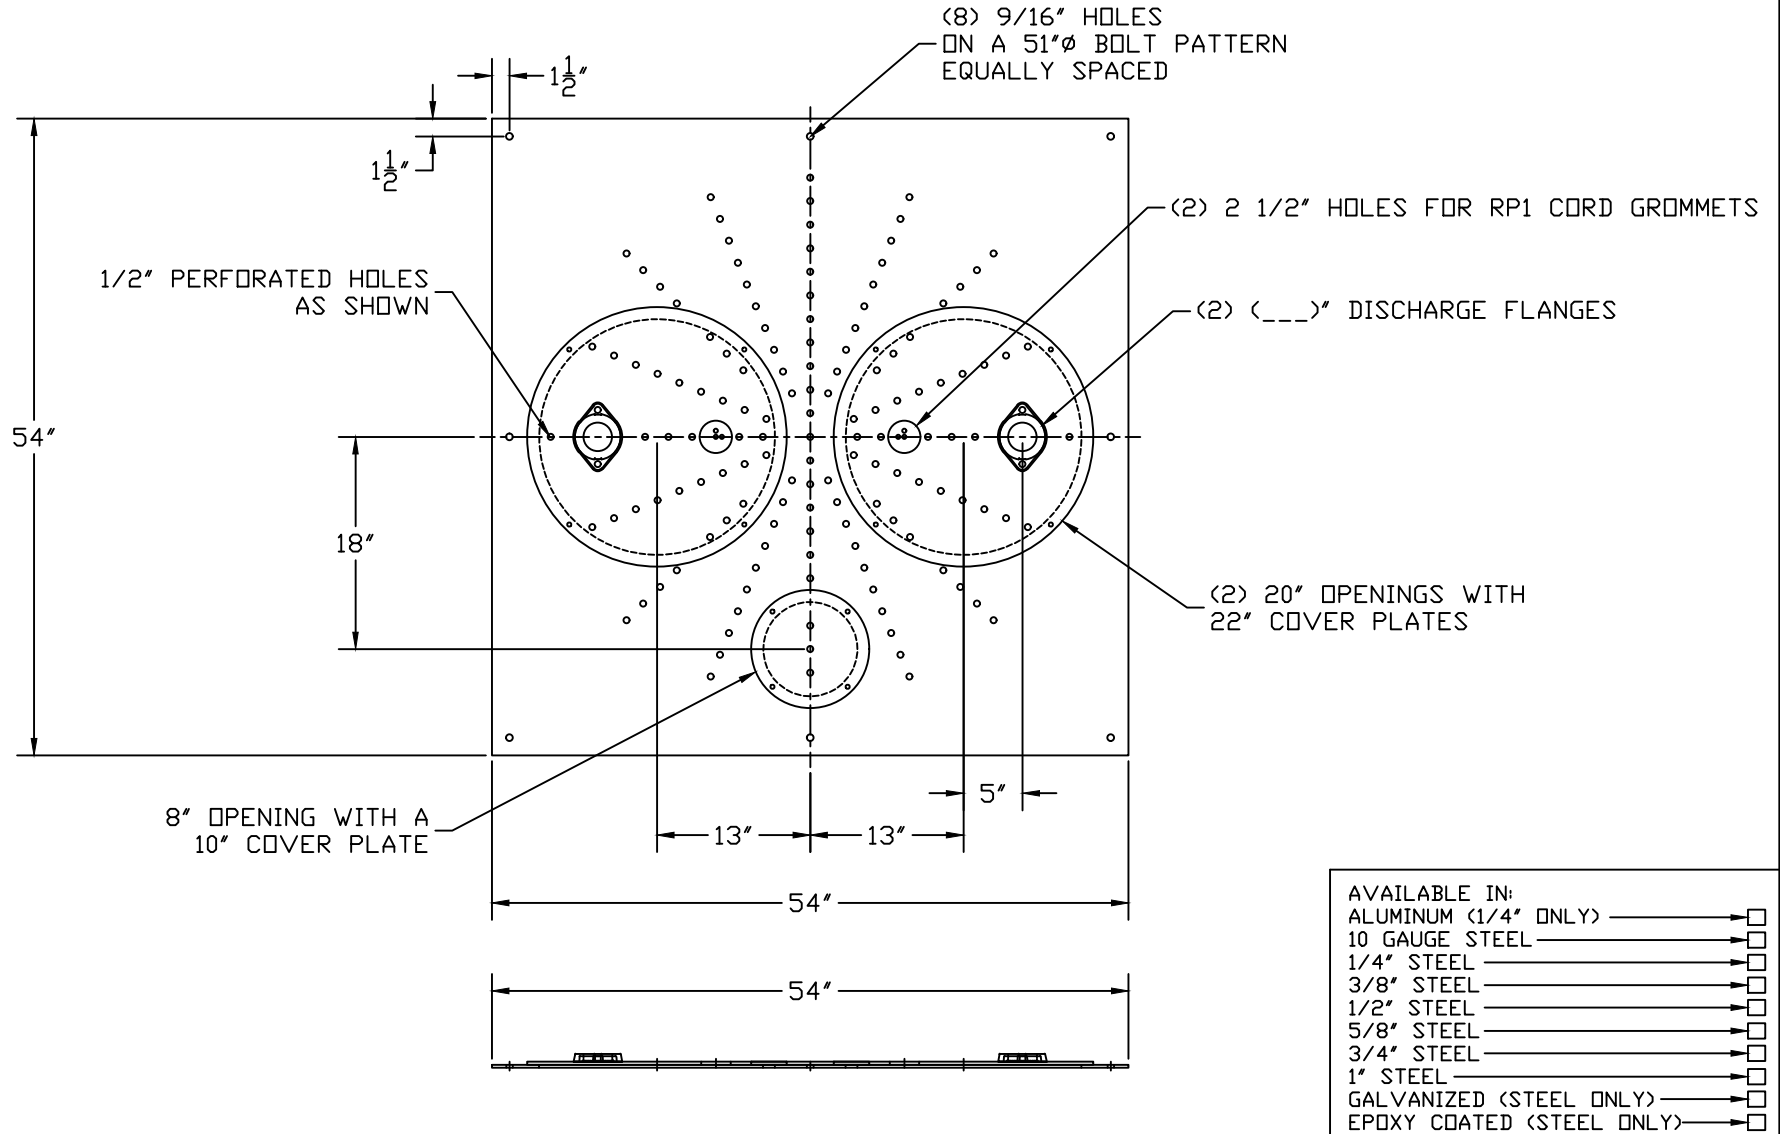

PART/PRINT NO.
LB-4802-01 PERF

PART DESCRIPTION
SQUARE DUPLEX PERFORATED COVER

DATE
06/20/16

THIS DRAWING IS THE SOLE PROPERTY OF AK INDUSTRIES INC.

- AVAILABLE IN:
- ALUMINUM (1/4" ONLY)
 - 10 GAUGE STEEL
 - 1/4" STEEL
 - 3/8" STEEL
 - 1/2" STEEL
 - 5/8" STEEL
 - 3/4" STEEL
 - 1" STEEL
 - GALVANIZED (STEEL ONLY)
 - EPOXY COATED (STEEL ONLY)