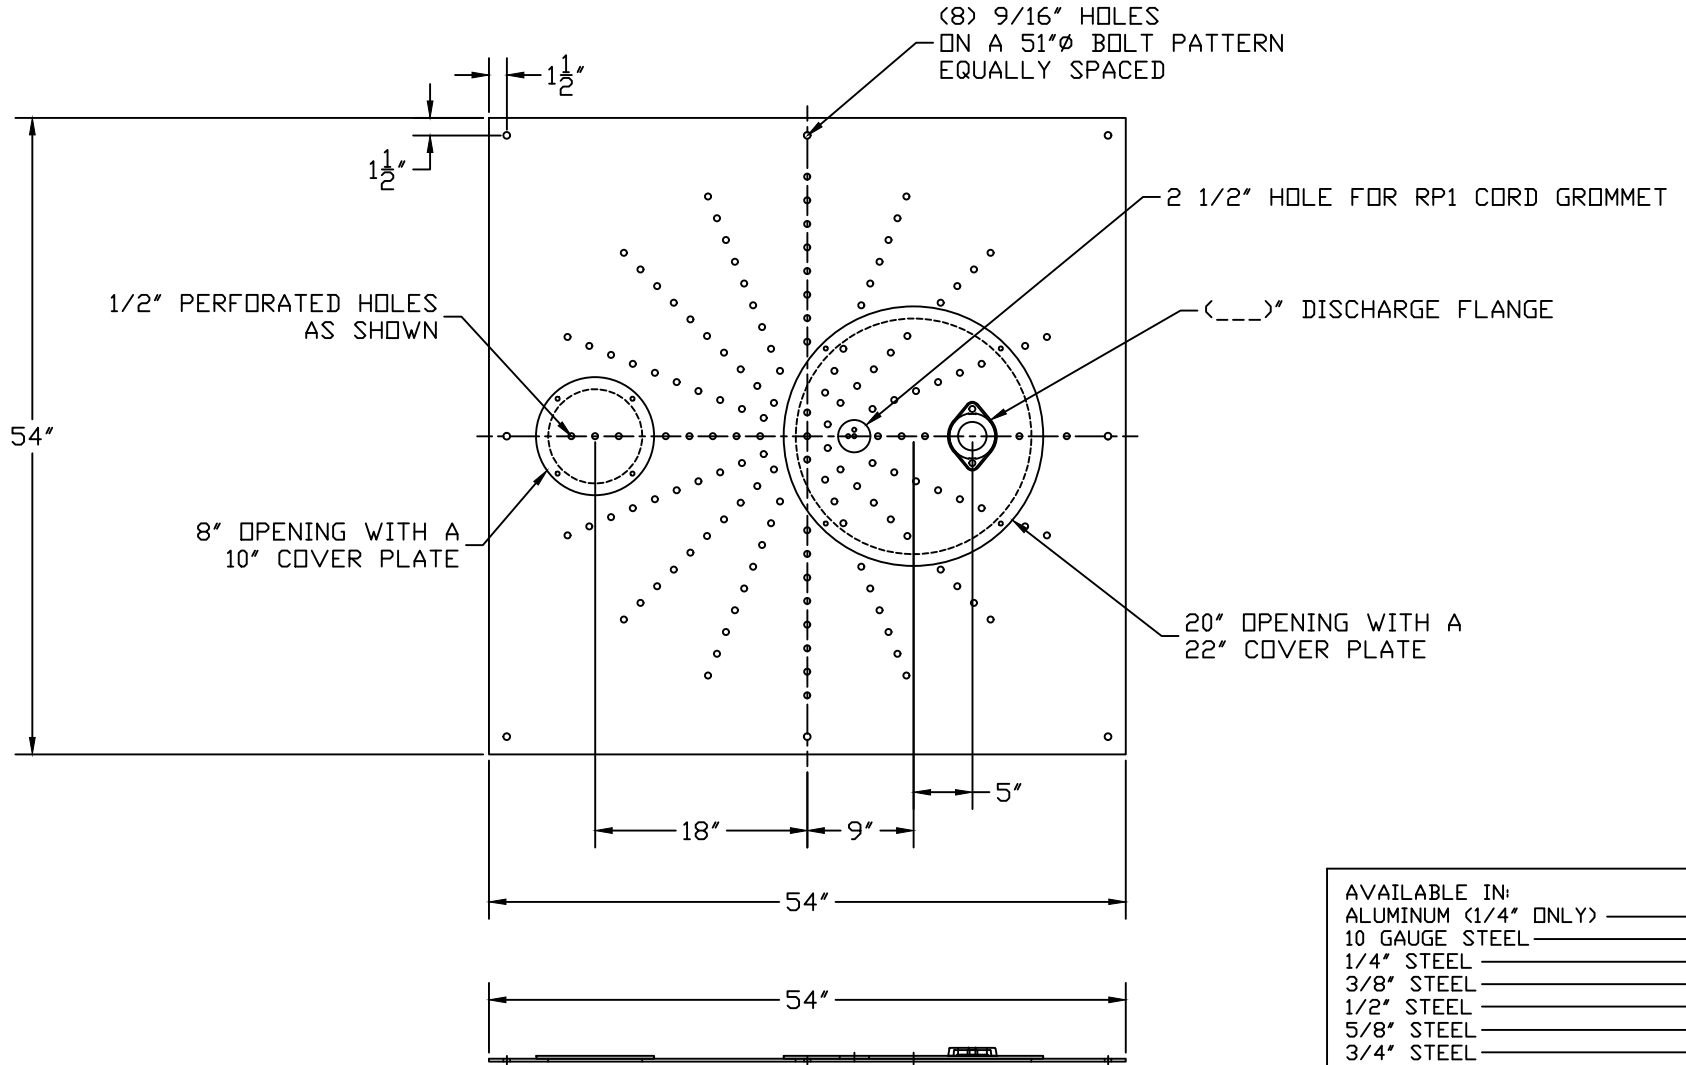

PART/PRINT NO.
LB-4801-01 PERF

PART DESCRIPTION
SQUARE SIMPLEX PERFORATED COVER

DATE
06/20/16

THIS DRAWING IS THE SOLE PROPERTY OF AK INDUSTRIES INC.

- AVAILABLE IN:
- ALUMINUM (1/4" ONLY)
 - 10 GAUGE STEEL
 - 1/4" STEEL
 - 3/8" STEEL
 - 1/2" STEEL
 - 5/8" STEEL
 - 3/4" STEEL
 - 1" STEEL
 - GALVANIZED (STEEL ONLY)
 - EPOXY COATED (STEEL ONLY)