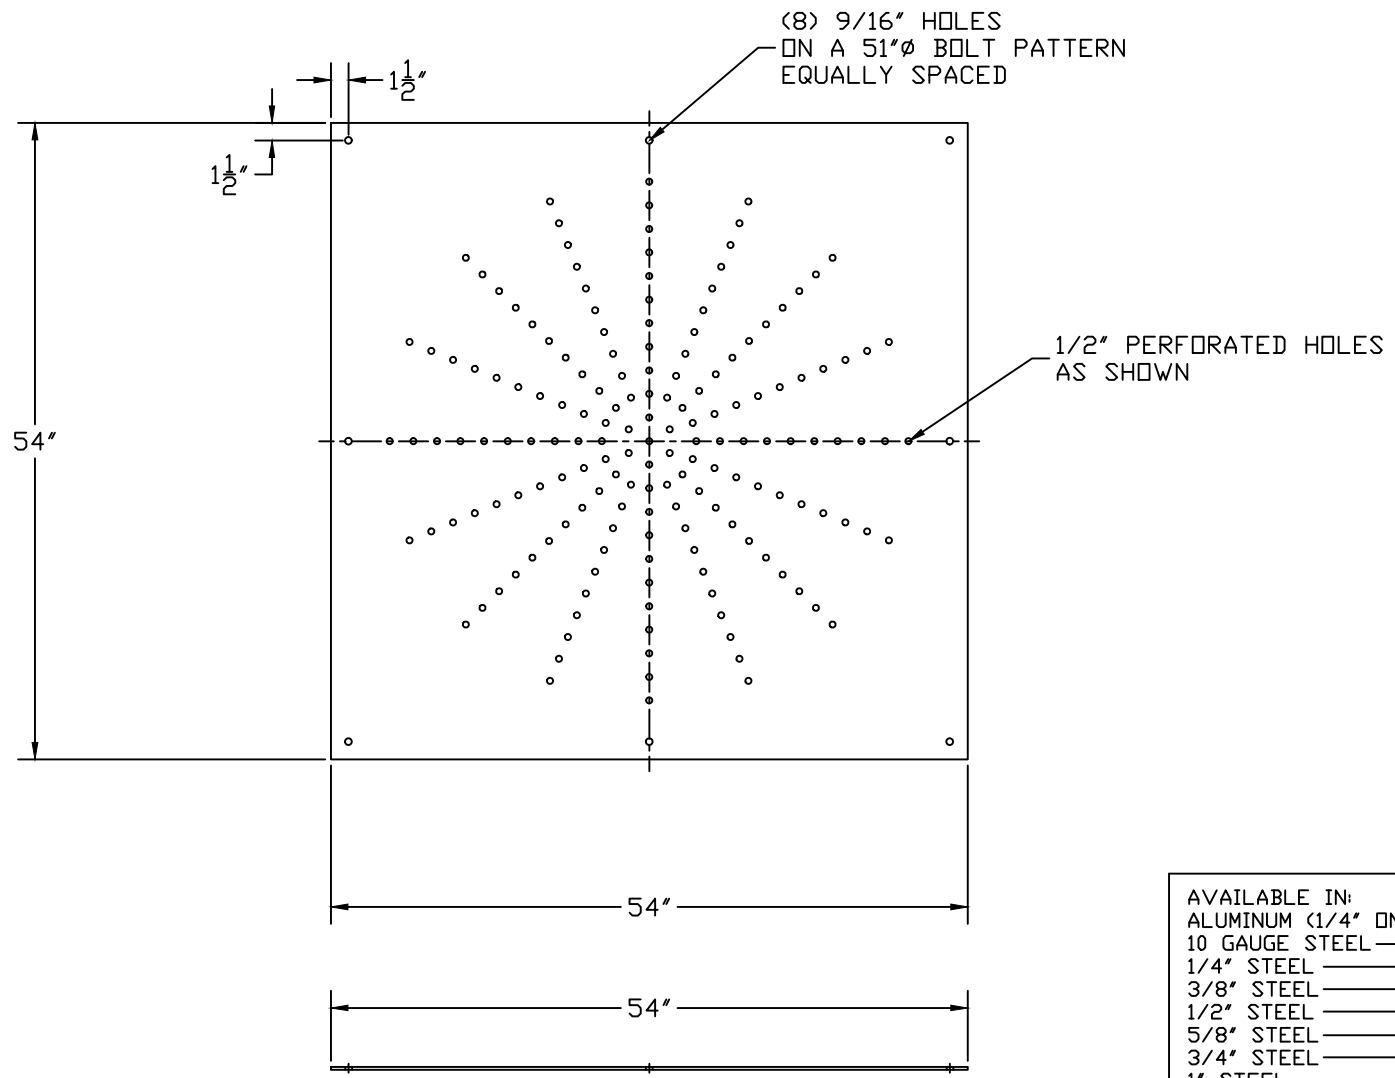

PART/PRINT NO.
LB-4800-01 PERF

PART DESCRIPTION
SQUARE PERFORATED COVER

DATE
06/20/16

THIS DRAWING IS THE SOLE PROPERTY OF AK INDUSTRIES INC.

- AVAILABLE IN:
- ALUMINUM (1/4" ONLY)
 - 10 GAUGE STEEL
 - 1/4" STEEL
 - 3/8" STEEL
 - 1/2" STEEL
 - 5/8" STEEL
 - 3/4" STEEL
 - 1" STEEL
 - GALVANIZED (STEEL ONLY)
 - EPOXY COATED (STEEL ONLY)