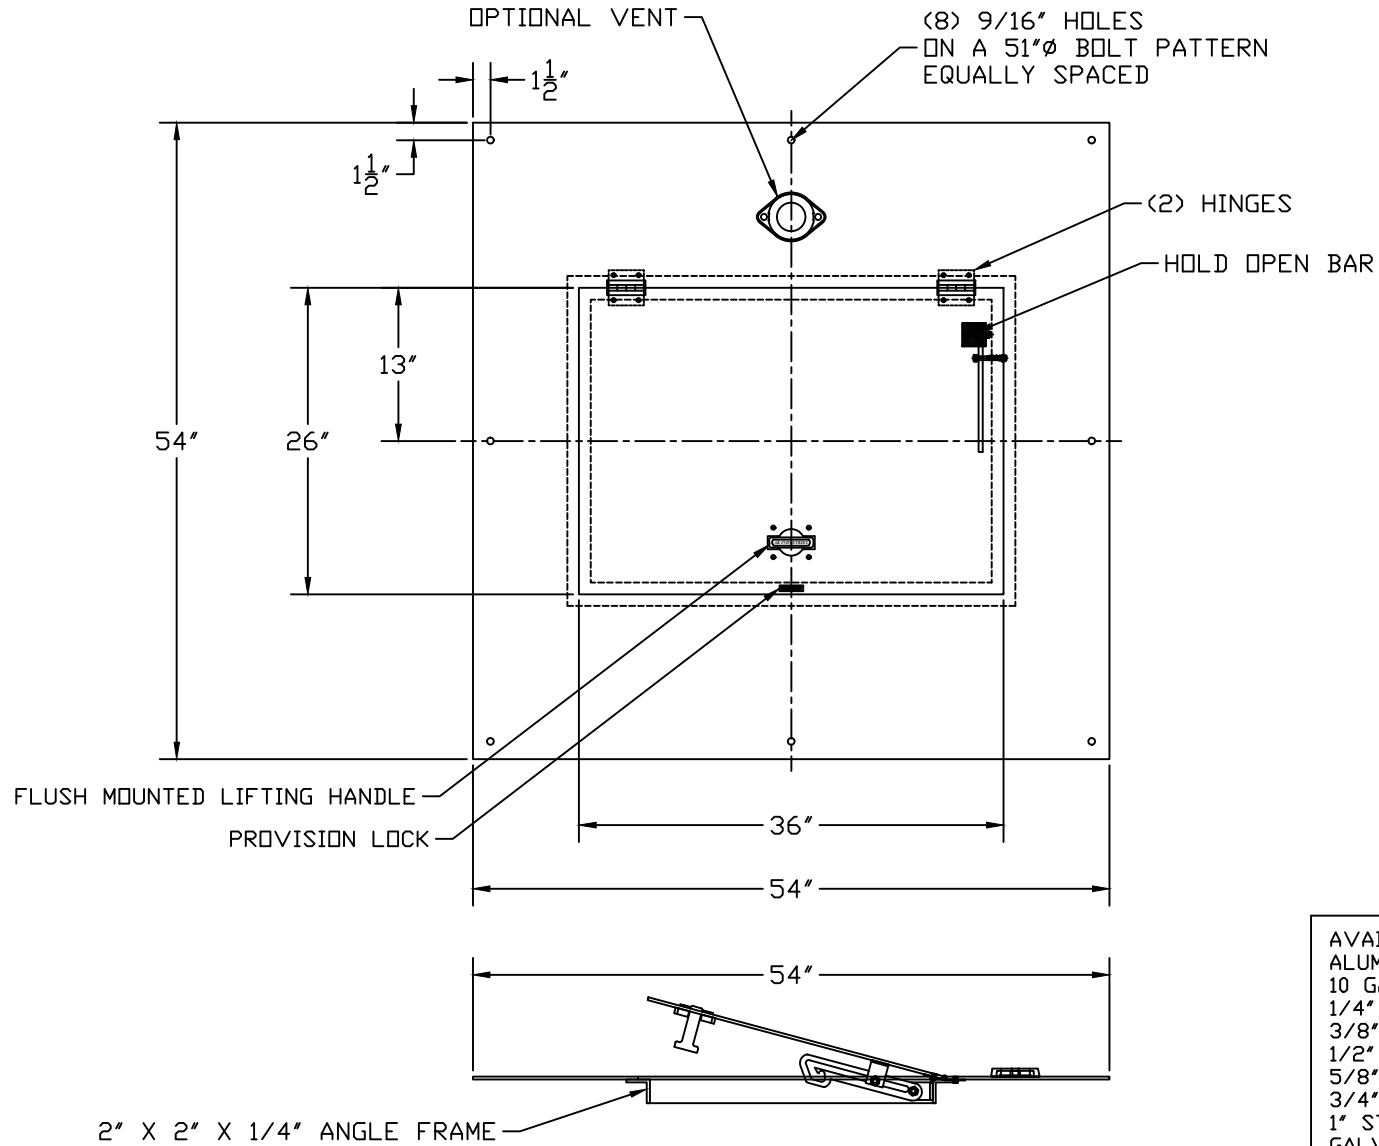

PART/PRINT NO.
LB-48HDC-01

PART DESCRIPTION
SQUARE HINGED DOOR COVER

DATE
06/20/16

THIS DRAWING IS THE SOLE PROPERTY OF AK INDUSTRIES INC.

- AVAILABLE IN:
- ALUMINUM (1/4" ONLY)
 - 10 GAUGE STEEL
 - 1/4" STEEL
 - 3/8" STEEL
 - 1/2" STEEL
 - 5/8" STEEL
 - 3/4" STEEL
 - 1" STEEL
 - GALVANIZED (STEEL ONLY)
 - EPOXY COATED (STEEL ONLY)