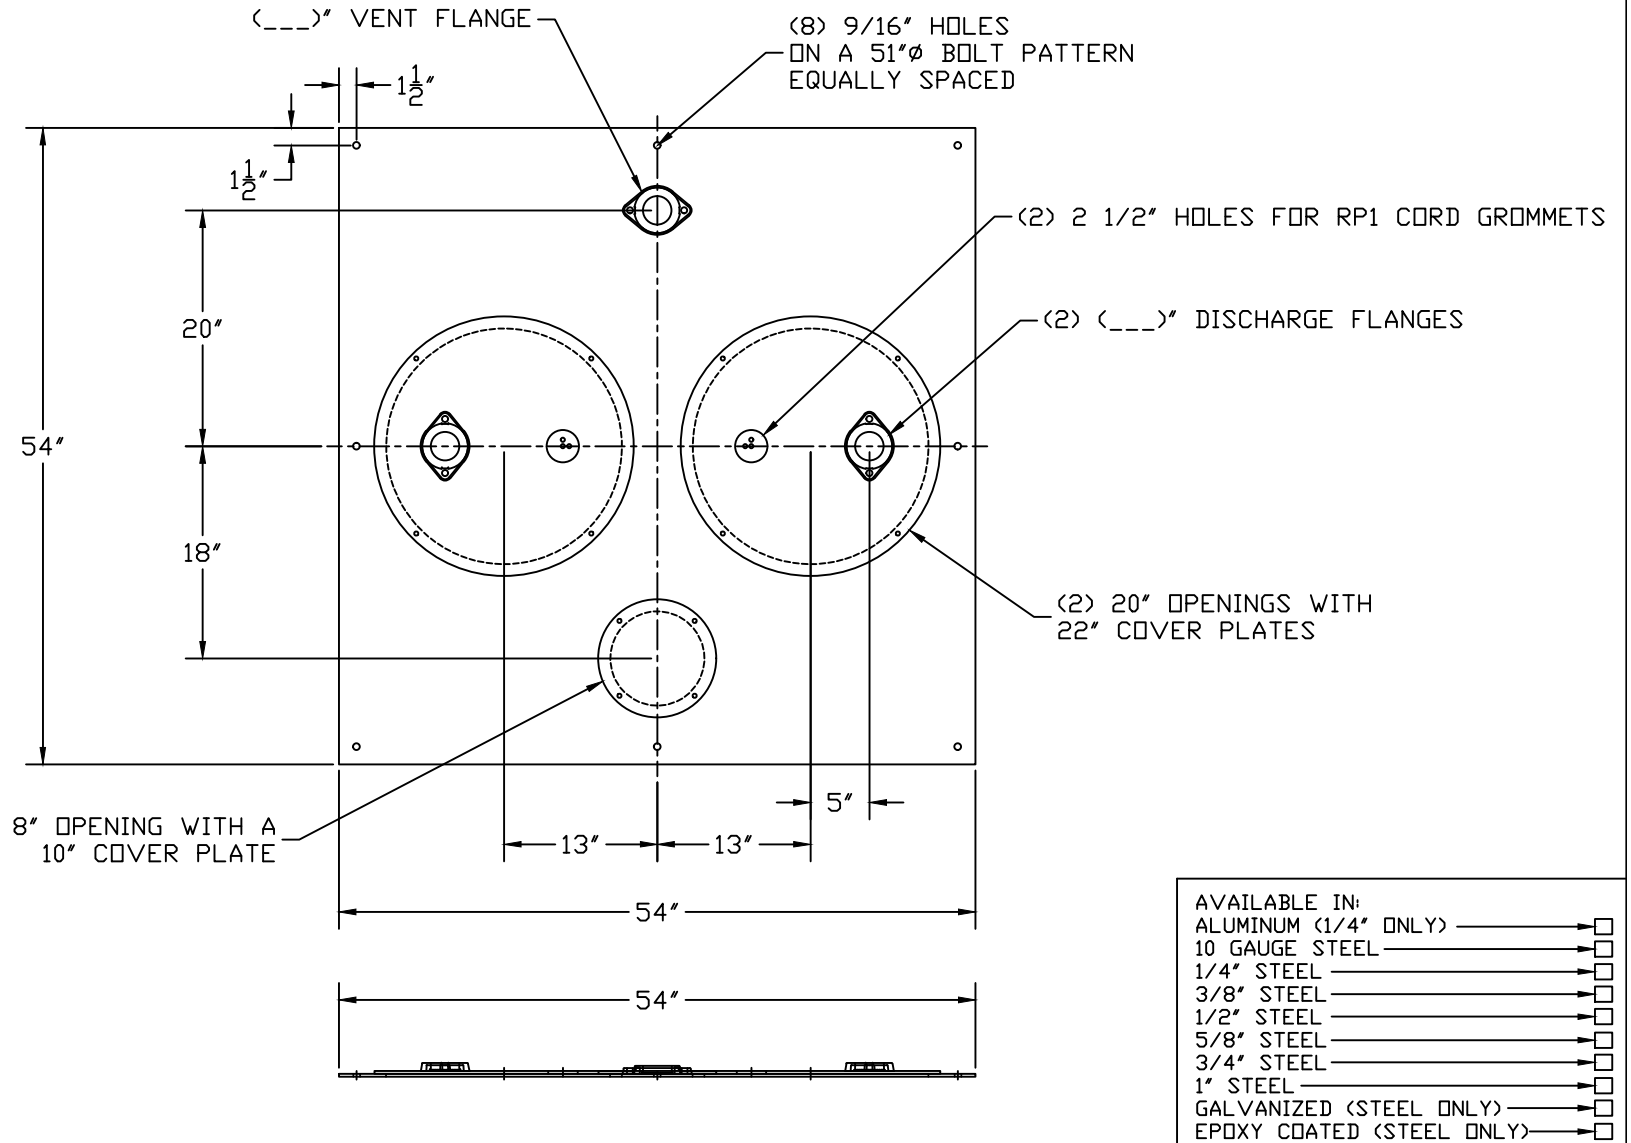

PART/PRINT NO.
LB-4802-01

PART DESCRIPTION
SQUARE DUPLEX COVER

DATE
06/20/16

THIS DRAWING IS THE SOLE PROPERTY OF AK INDUSTRIES INC.

AK INDUSTRIES INC.
2055 PIDCO DR.
PLYMOUTH, IN. 46563
PHONE: (574) 936-6022

DRAWN BY:

A.HARTUNG

SCALE:

NOT TO SCALE

REVISION #:

SIGNATURE: