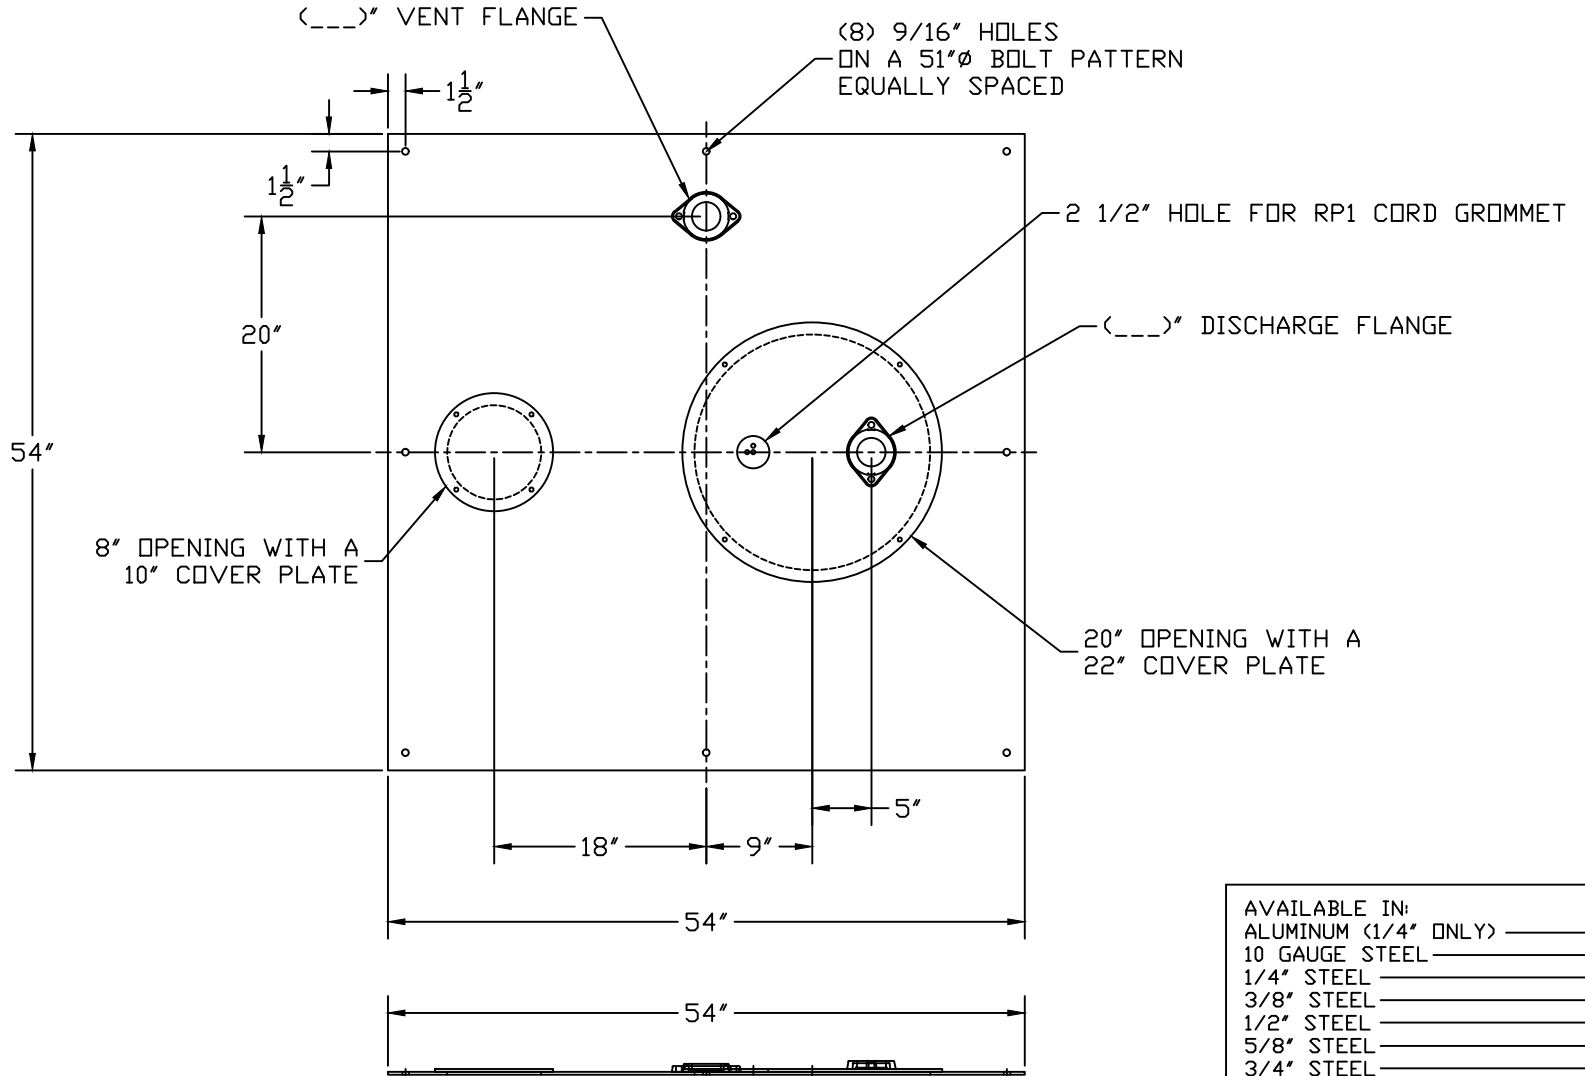

PART/PRINT NO.  
LB-4801-01

PART DESCRIPTION  
SQUARE SIMPLEX COVER

DATE  
06/20/16

THIS DRAWING IS THE SOLE PROPERTY OF AK INDUSTRIES INC.

- AVAILABLE IN:
- ALUMINUM (1/4" ONLY)
  - 10 GAUGE STEEL
  - 1/4" STEEL
  - 3/8" STEEL
  - 1/2" STEEL
  - 5/8" STEEL
  - 3/4" STEEL
  - 1" STEEL
  - GALVANIZED (STEEL ONLY)
  - EPOXY COATED (STEEL ONLY)