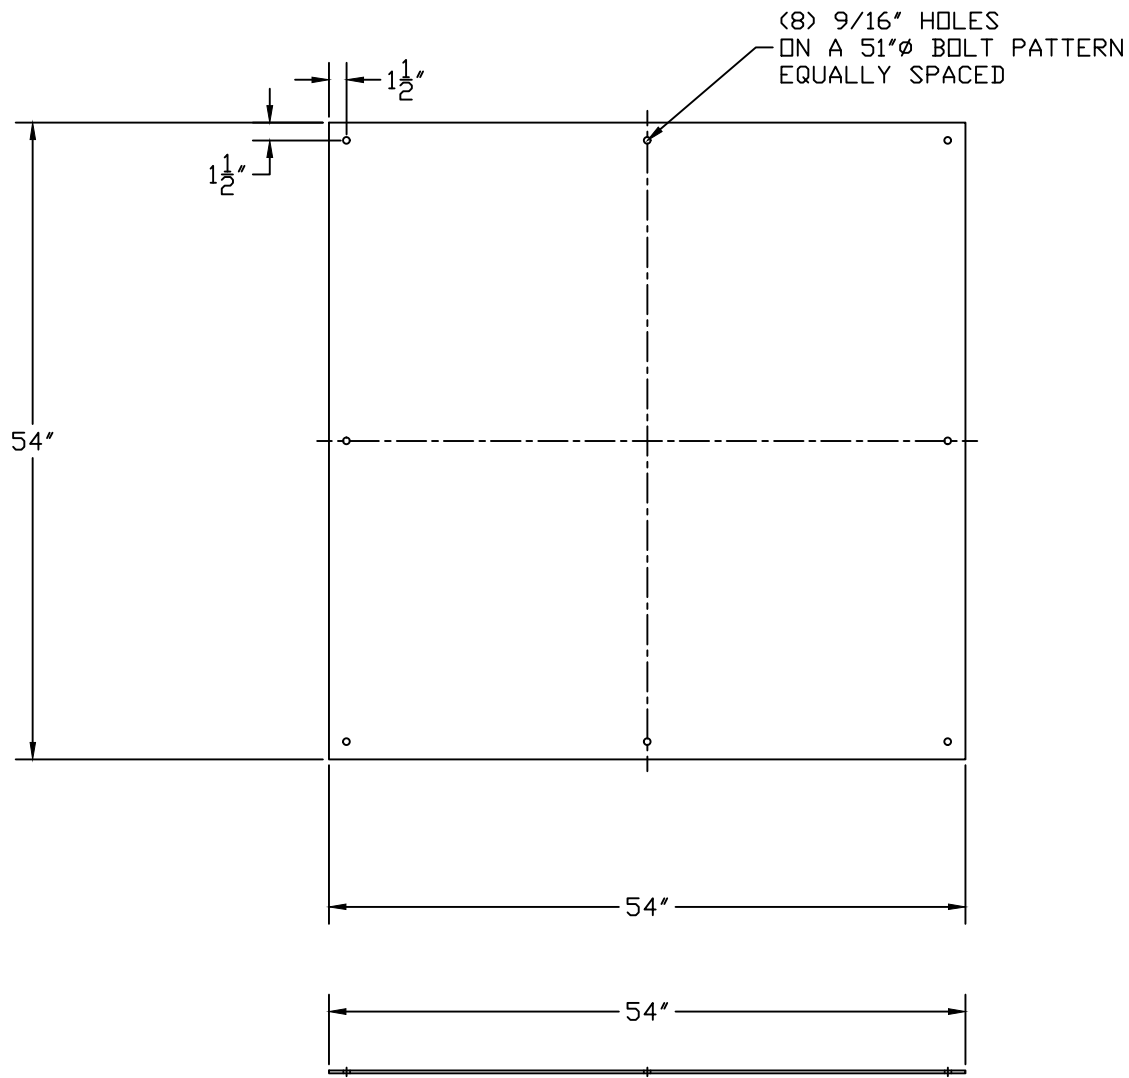

PART/PRINT NO.  
LB-4800-01

PART DESCRIPTION  
SQUARE SOLID COVER

DATE  
06/20/16

THIS DRAWING IS THE SOLE PROPERTY OF AK INDUSTRIES INC.

- AVAILABLE IN:
- ALUMINUM (1/4" ONLY)
  - 10 GAUGE STEEL
  - 1/4" STEEL
  - 3/8" STEEL
  - 1/2" STEEL
  - 5/8" STEEL
  - 3/4" STEEL
  - 1" STEEL
  - GALVANIZED (STEEL ONLY)
  - EPOXY COATED (STEEL ONLY)