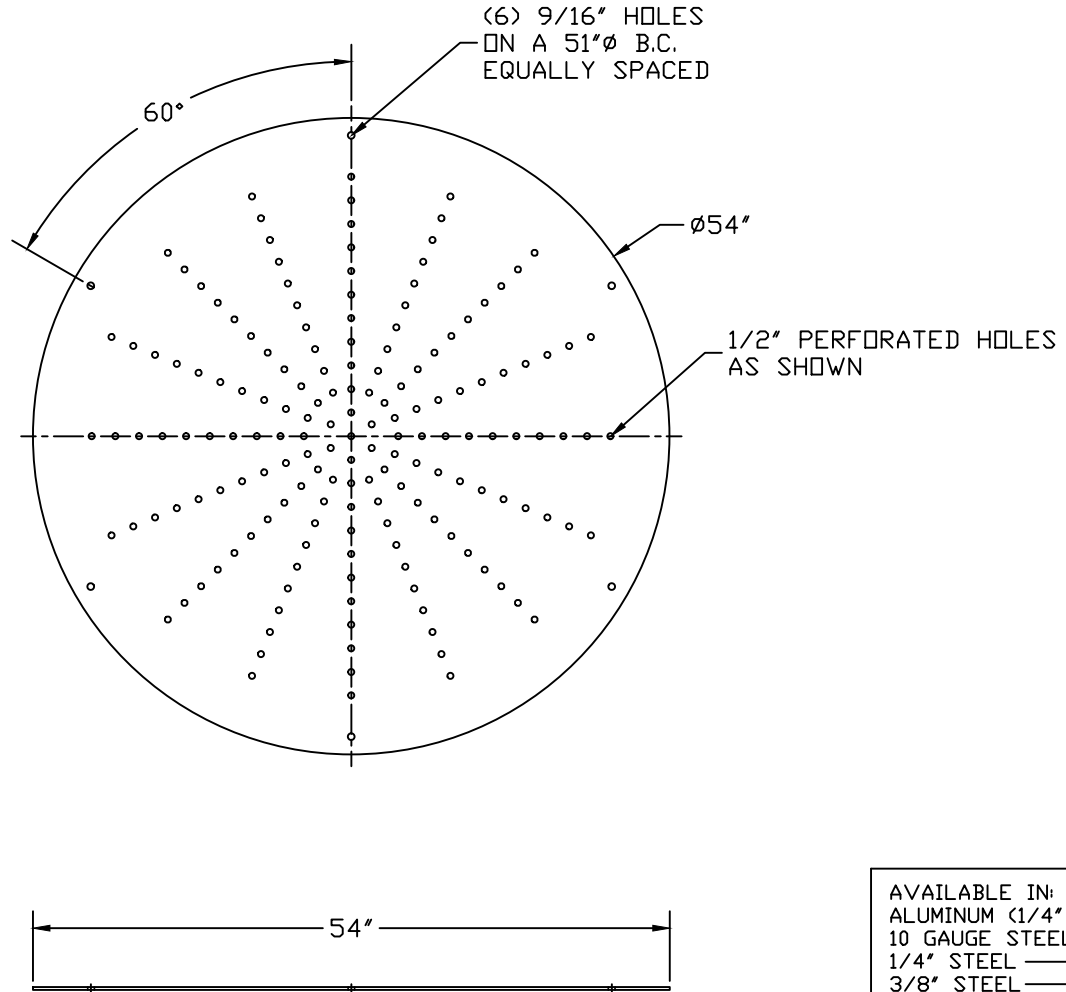

PART/PRINT NO.  
LB-4800 PERF

PART DESCRIPTION  
ROUND PERFORATED COVER

DATE  
06/20/16

THIS DRAWING IS THE SOLE PROPERTY OF AK INDUSTRIES INC.

- AVAILABLE IN:
- ALUMINUM (1/4" ONLY)
  - 10 GAUGE STEEL
  - 1/4" STEEL
  - 3/8" STEEL
  - 1/2" STEEL
  - 5/8" STEEL
  - 3/4" STEEL
  - 1" STEEL
  - GALVANIZED (STEEL ONLY)
  - EPOXY COATED (STEEL ONLY)