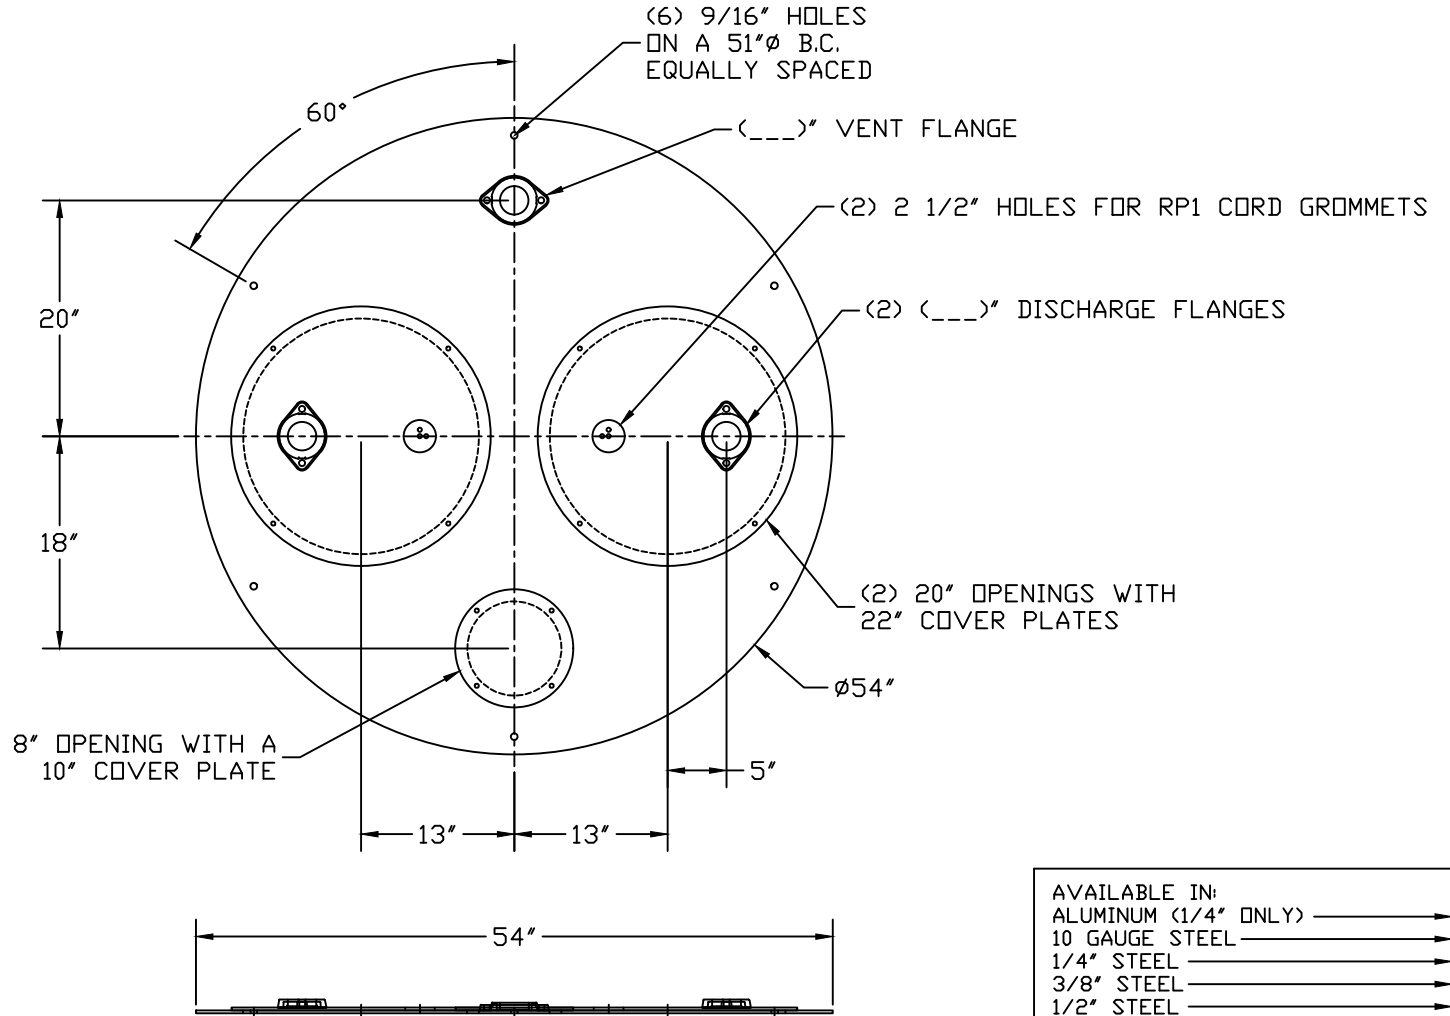

PART/PRINT NO.  
LB-4802

PART DESCRIPTION  
ROUND DUPLEX COVER

DATE  
06/20/16

THIS DRAWING IS THE SOLE PROPERTY OF AK INDUSTRIES INC.

AVAILABLE IN:	
ALUMINUM (1/4" ONLY)	<input type="checkbox"/>
10 GAUGE STEEL	<input type="checkbox"/>
1/4" STEEL	<input type="checkbox"/>
3/8" STEEL	<input type="checkbox"/>
1/2" STEEL	<input type="checkbox"/>
5/8" STEEL	<input type="checkbox"/>
3/4" STEEL	<input type="checkbox"/>
1" STEEL	<input type="checkbox"/>
GALVANIZED (STEEL ONLY)	<input type="checkbox"/>
EPOXY COATED (STEEL ONLY)	<input type="checkbox"/>