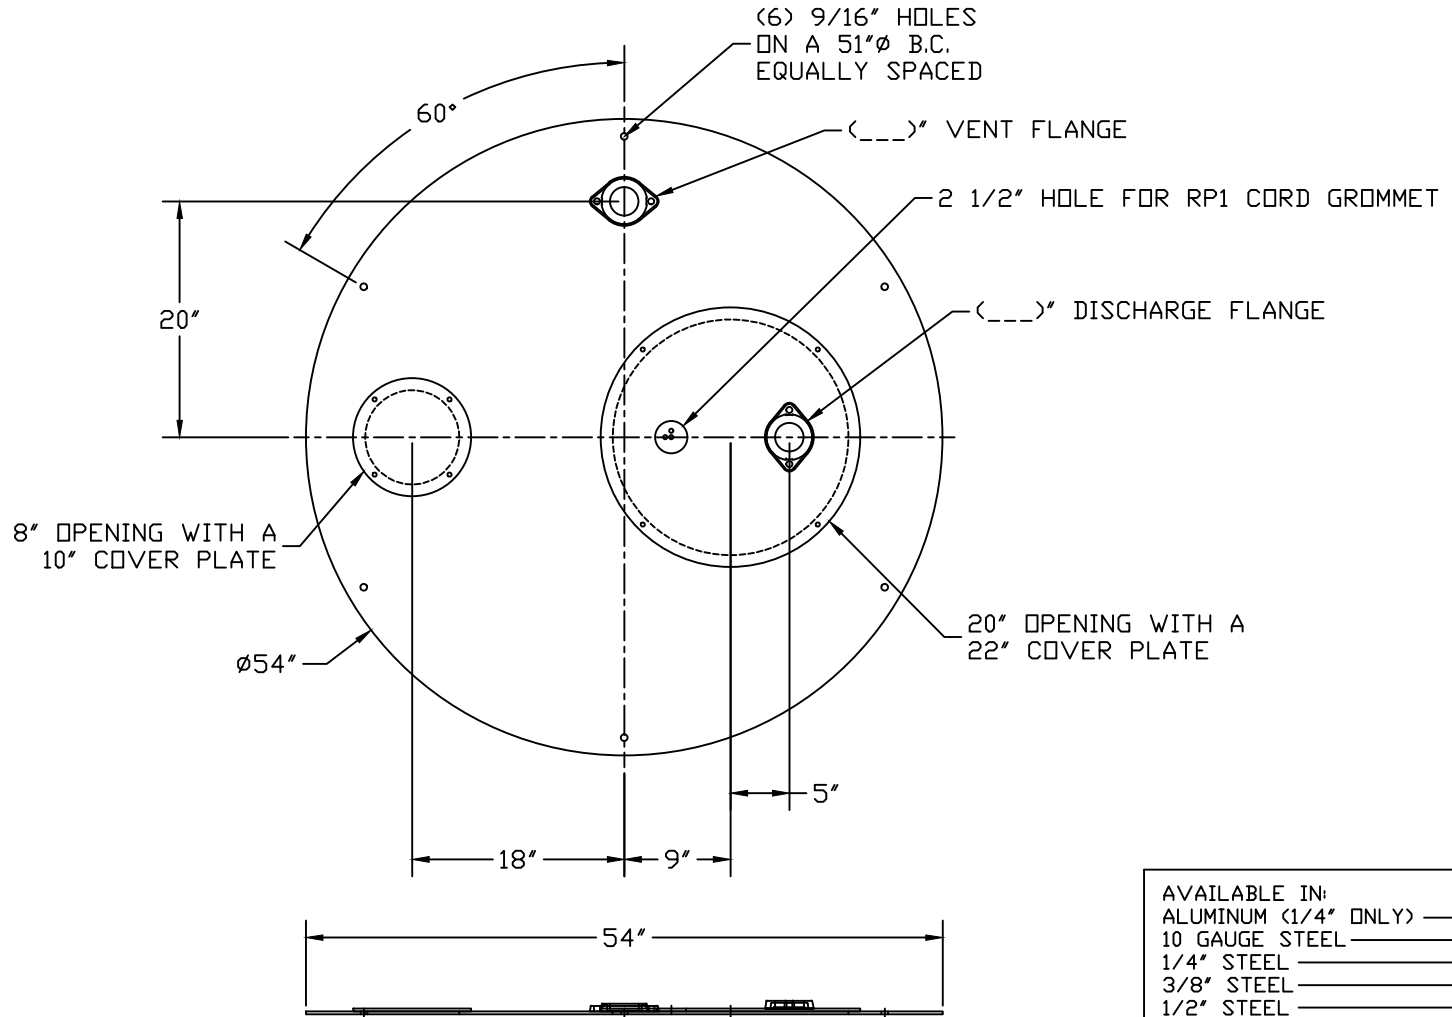

PART/PRINT NO.
LB-4801

PART DESCRIPTION
ROUND SIMPLEX COVER

DATE
06/20/16

THIS DRAWING IS THE SOLE PROPERTY OF AK INDUSTRIES INC.

- AVAILABLE IN:
- ALUMINUM (1/4" ONLY)
 - 10 GAUGE STEEL
 - 1/4" STEEL
 - 3/8" STEEL
 - 1/2" STEEL
 - 5/8" STEEL
 - 3/4" STEEL
 - 1" STEEL
 - GALVANIZED (STEEL ONLY)
 - EPOXY COATED (STEEL ONLY)