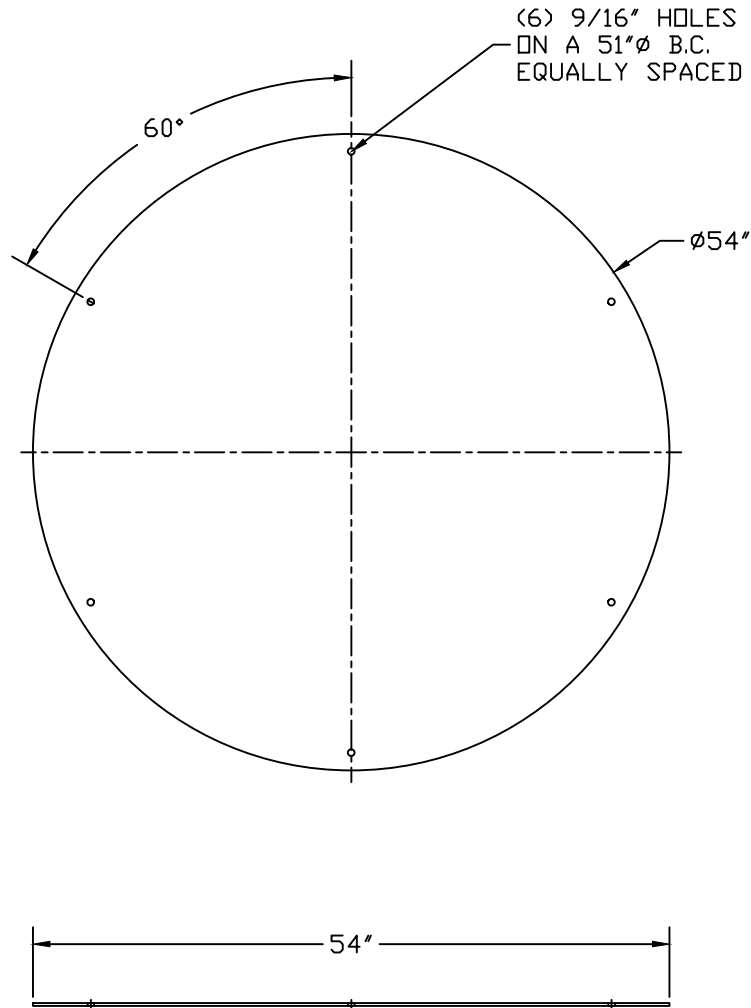

PART/PRINT NO. LB-4800	PART DESCRIPTION ROUND SOLID COVER	DATE 06/17/16
---------------------------	---------------------------------------	------------------

THIS DRAWING IS THE SOLE PROPERTY OF AK INDUSTRIES INC.

AVAILABLE IN:	
ALUMINUM (1/4" ONLY)	<input type="checkbox"/>
10 GAUGE STEEL	<input type="checkbox"/>
1/4" STEEL	<input type="checkbox"/>
3/8" STEEL	<input type="checkbox"/>
1/2" STEEL	<input type="checkbox"/>
5/8" STEEL	<input type="checkbox"/>
3/4" STEEL	<input type="checkbox"/>
1" STEEL	<input type="checkbox"/>
GALVANIZED (STEEL ONLY)	<input type="checkbox"/>
EPOXY COATED (STEEL ONLY)	<input type="checkbox"/>