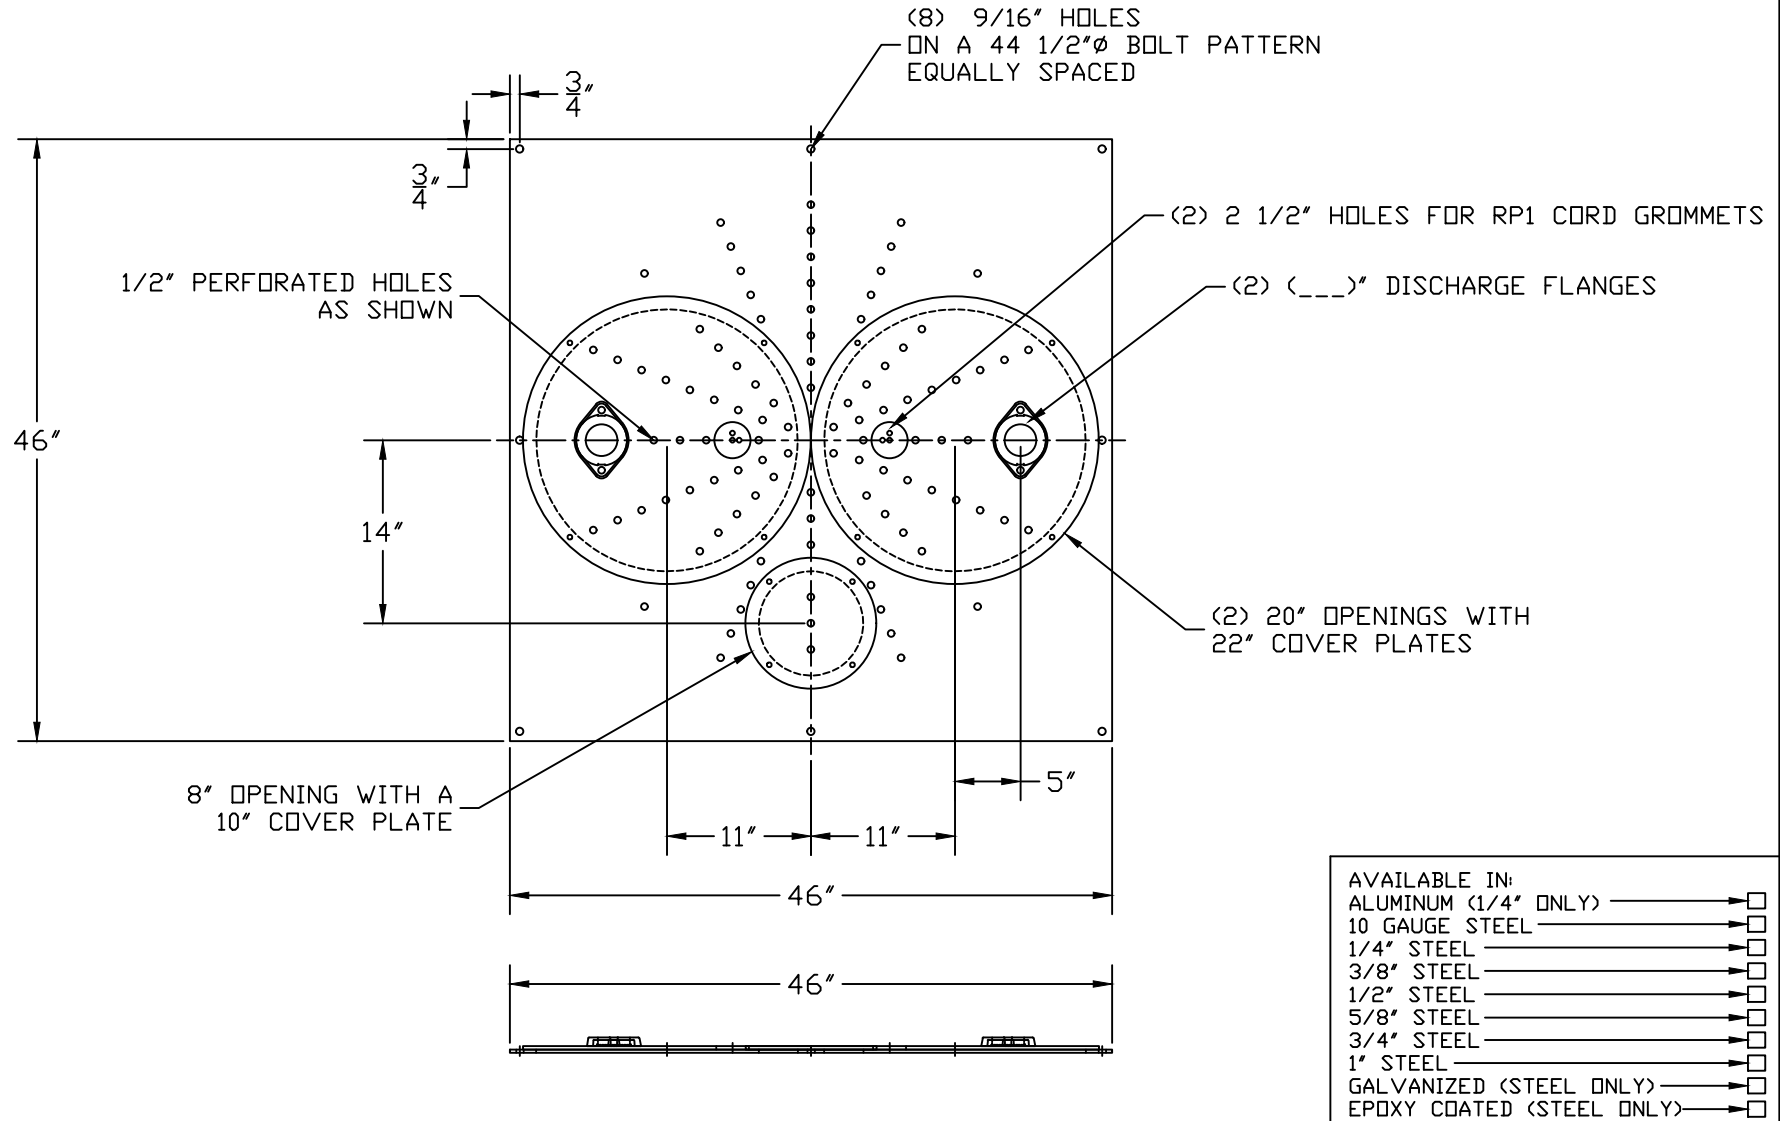

PART/PRINT NO.  
LB-4202-01 PERF

PART DESCRIPTION  
SQUARE DUPLEX PERFORATED COVER

DATE  
06/17/16

THIS DRAWING IS THE SOLE PROPERTY OF AK INDUSTRIES, INC.

AK INDUSTRIES INC.  
2055 PIDCO DR.  
PLYMOUTH, IN. 46563  
PHONE: (574) 936-6022

DRAWN BY:  
A. HARTUNG

SCALE:  
NOT TO SCALE

REVISION #:

SIGNATURE: