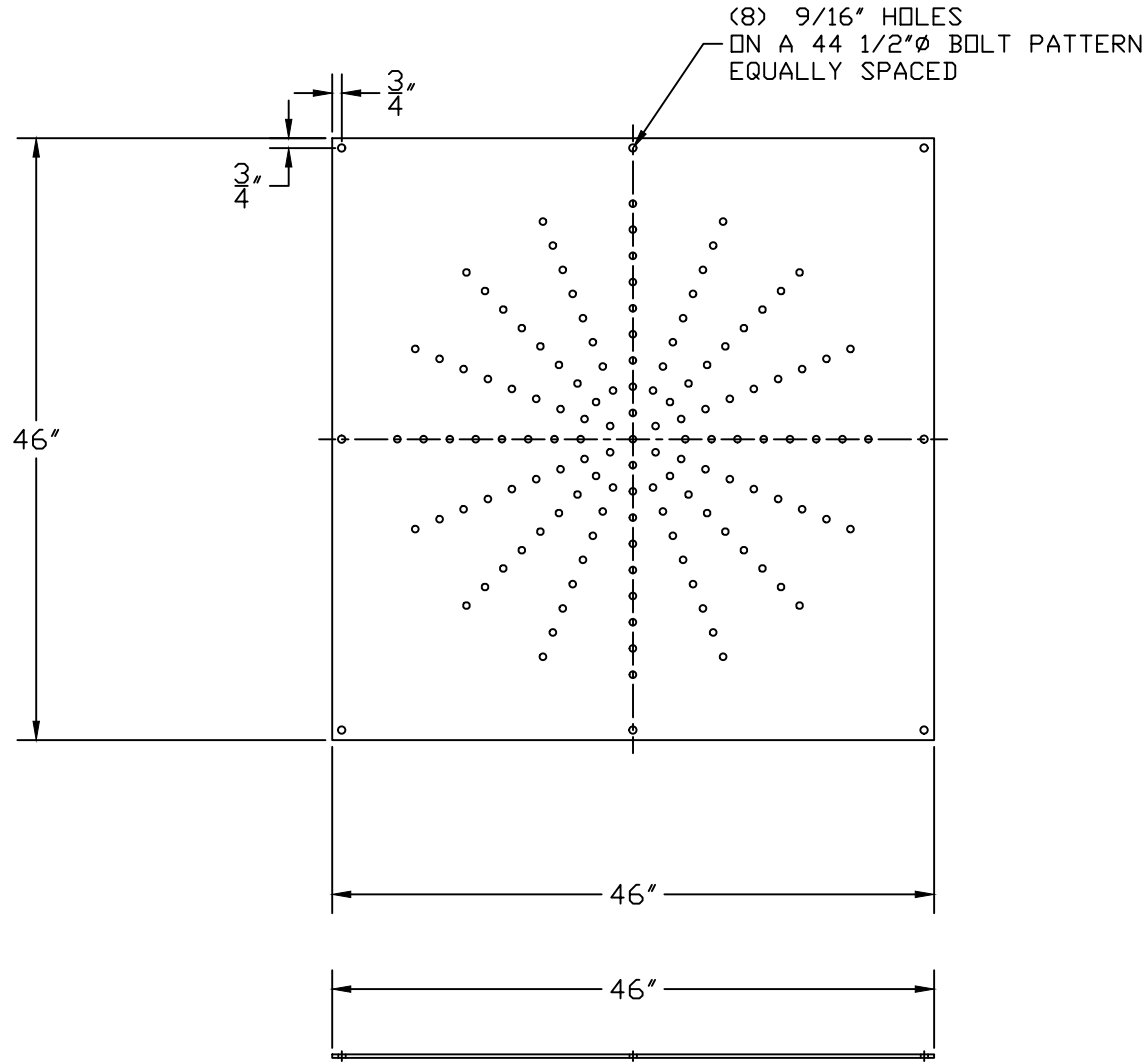

PART/PRINT NO.
LB-4200-01 PERF

PART DESCRIPTION
SQUARE PERFORATED COVER

DATE
06/17/16

THIS DRAWING IS THE SOLE PROPERTY OF AK INDUSTRIES, INC.

- AVAILABLE IN:
- ALUMINUM (1/4" ONLY)
 - 10 GAUGE STEEL
 - 1/4" STEEL
 - 3/8" STEEL
 - 1/2" STEEL
 - 5/8" STEEL
 - 3/4" STEEL
 - 1" STEEL
 - GALVANIZED (STEEL ONLY)
 - EPOXY COATED (STEEL ONLY)