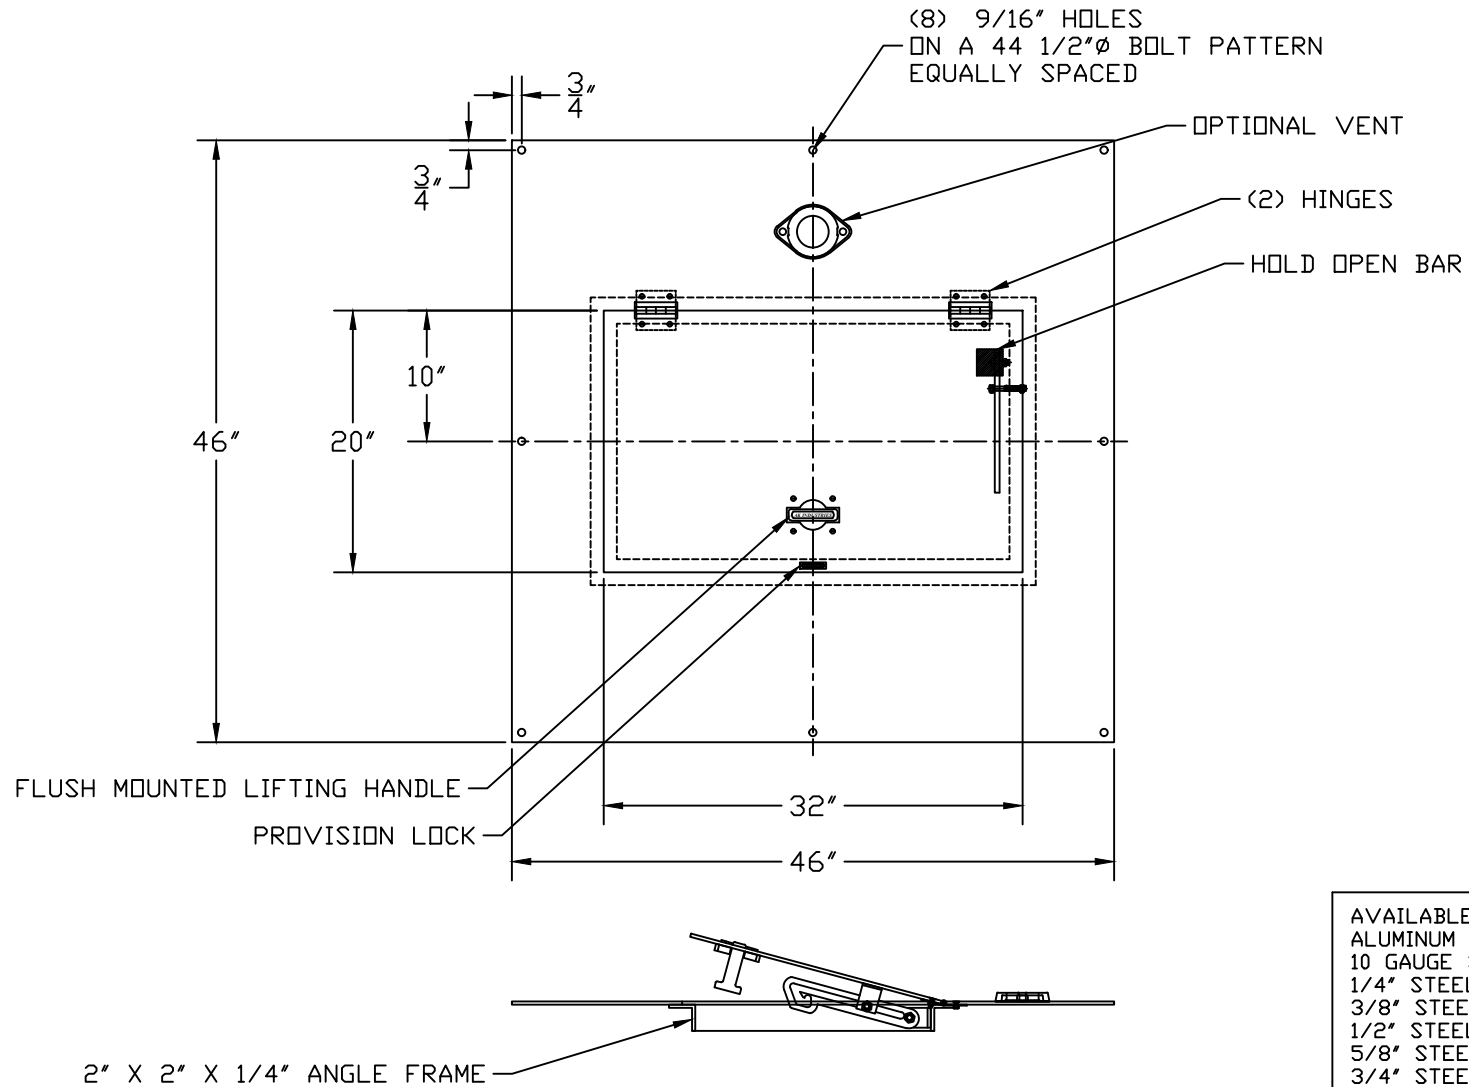

PART/PRINT NO.  
LB-42HDC-01

PART DESCRIPTION  
SQUARE HINGED DOOR COVER

DATE  
06/17/16

THIS DRAWING IS THE SOLE PROPERTY OF AK INDUSTRIES, INC.

- AVAILABLE IN:
- ALUMINUM (1/4" ONLY)
  - 10 GAUGE STEEL
  - 1/4" STEEL
  - 3/8" STEEL
  - 1/2" STEEL
  - 5/8" STEEL
  - 3/4" STEEL
  - 1" STEEL
  - GALVANIZED (STEEL ONLY)
  - EPOXY COATED (STEEL ONLY)