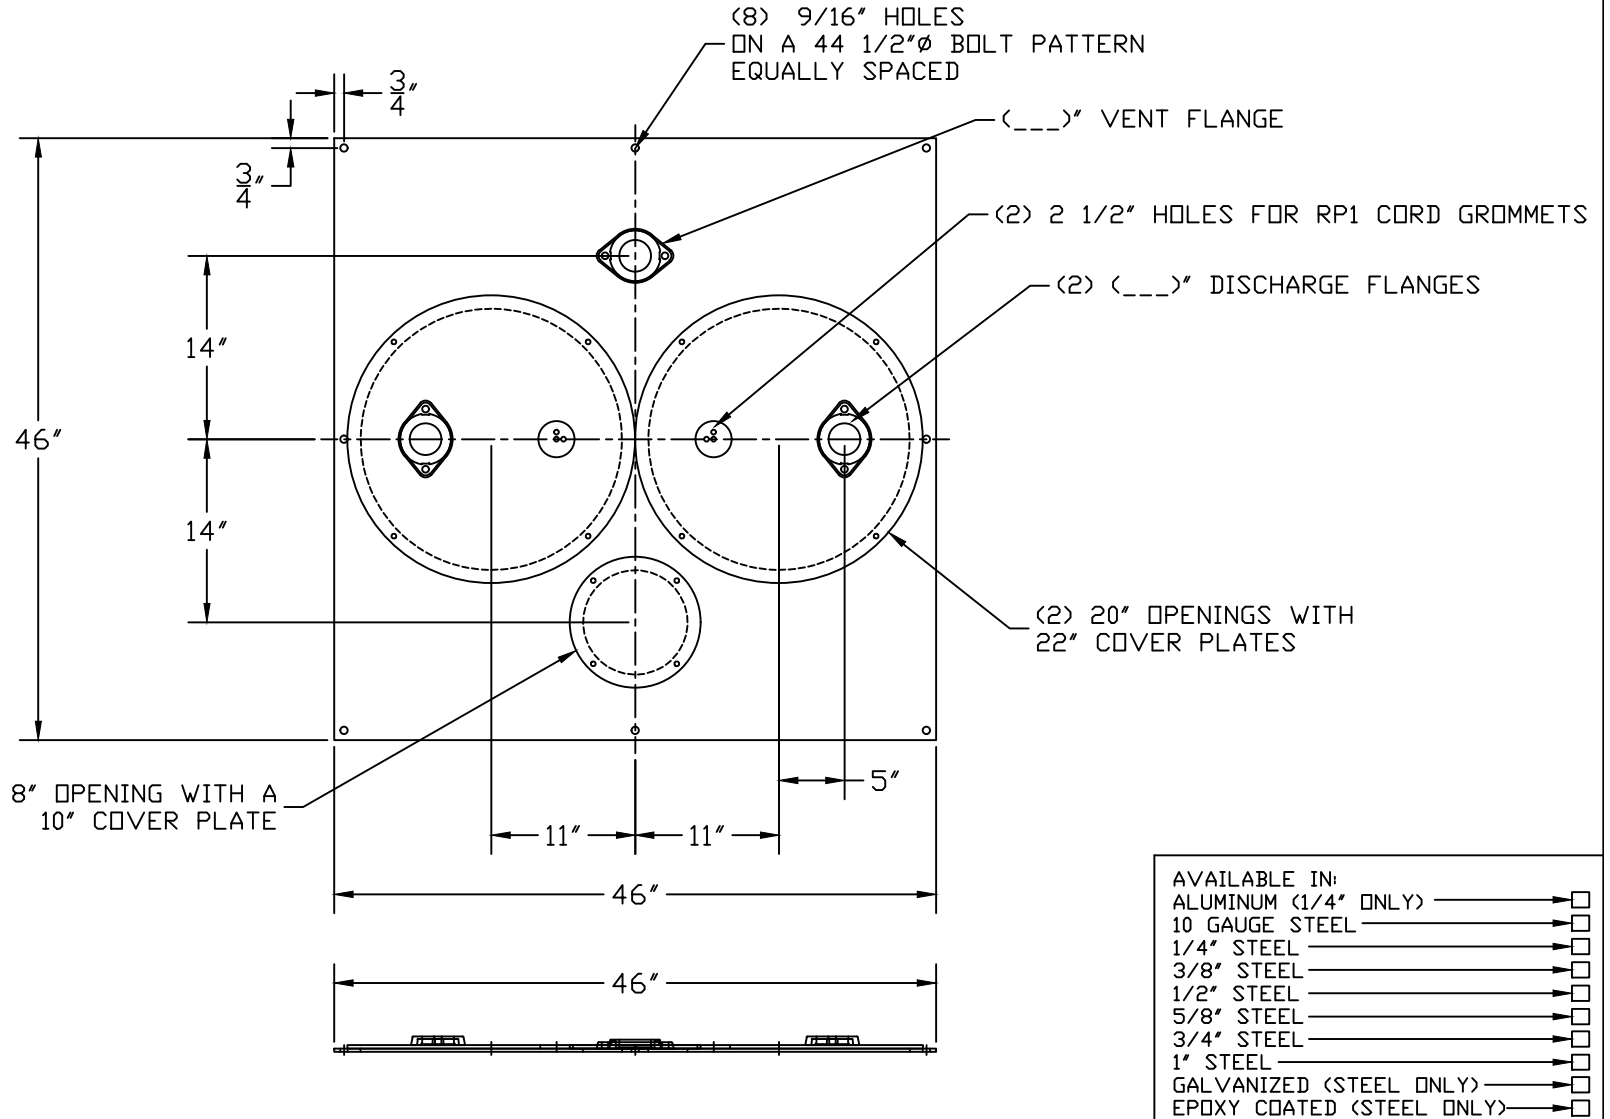

PART/PRINT NO.
LB-4202-01

PART DESCRIPTION
SQUARE DUPLEX COVER

DATE
06/17/16

THIS DRAWING IS THE SOLE PROPERTY OF AK INDUSTRIES, INC.

AK INDUSTRIES INC.
2055 PIDCO DR.
PLYMOUTH, IN. 46563
PHONE: (574) 936-6022

DRAWN BY:
A. HARTUNG

SCALE:
NOT TO SCALE

REVISION #:

SIGNATURE: