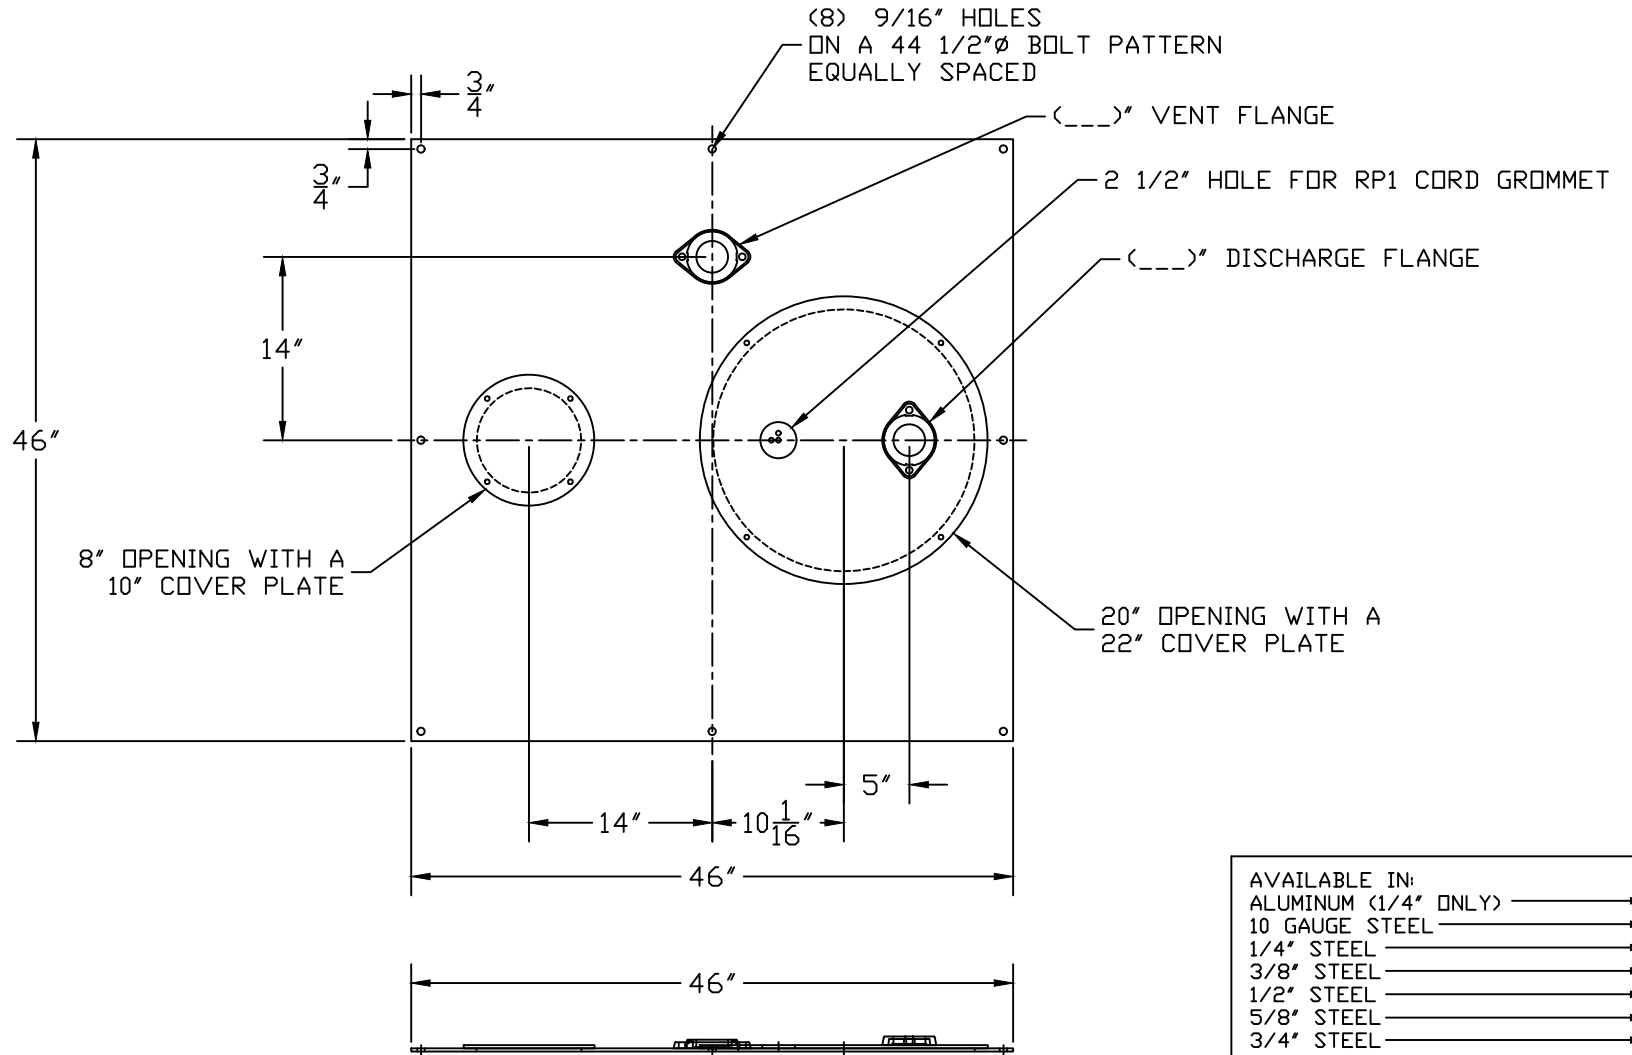

PART/PRINT NO.
LB-4201-01

PART DESCRIPTION
SQUARE SIMPLEX COVER

DATE
06/17/16

THIS DRAWING IS THE SOLE PROPERTY OF AK INDUSTRIES, INC.

- AVAILABLE IN:
- ALUMINUM (1/4" ONLY)
 - 10 GAUGE STEEL
 - 1/4" STEEL
 - 3/8" STEEL
 - 1/2" STEEL
 - 5/8" STEEL
 - 3/4" STEEL
 - 1" STEEL
 - GALVANIZED (STEEL ONLY)
 - EPOXY COATED (STEEL ONLY)