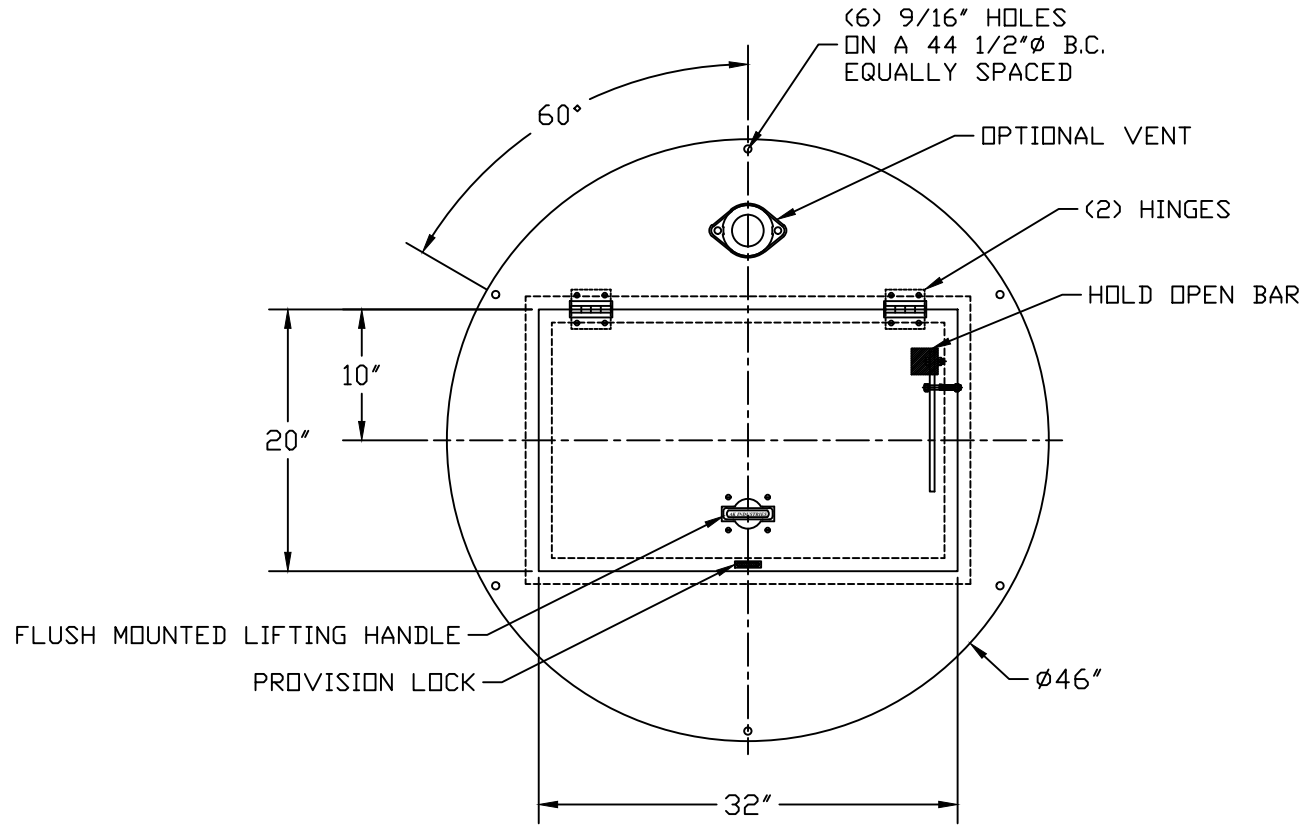

PART/PRINT NO.  
LB-42HDC

PART DESCRIPTION  
ROUND HINGED DOOR COVER

DATE  
06/17/16

THIS DRAWING IS THE SOLE PROPERTY OF AK INDUSTRIES, INC.

- AVAILABLE IN:
- ALUMINUM (1/4" ONLY)
  - 10 GAUGE STEEL
  - 1/4" STEEL
  - 3/8" STEEL
  - 1/2" STEEL
  - 5/8" STEEL
  - 3/4" STEEL
  - 1" STEEL
  - GALVANIZED (STEEL ONLY)
  - EPOXY COATED (STEEL ONLY)