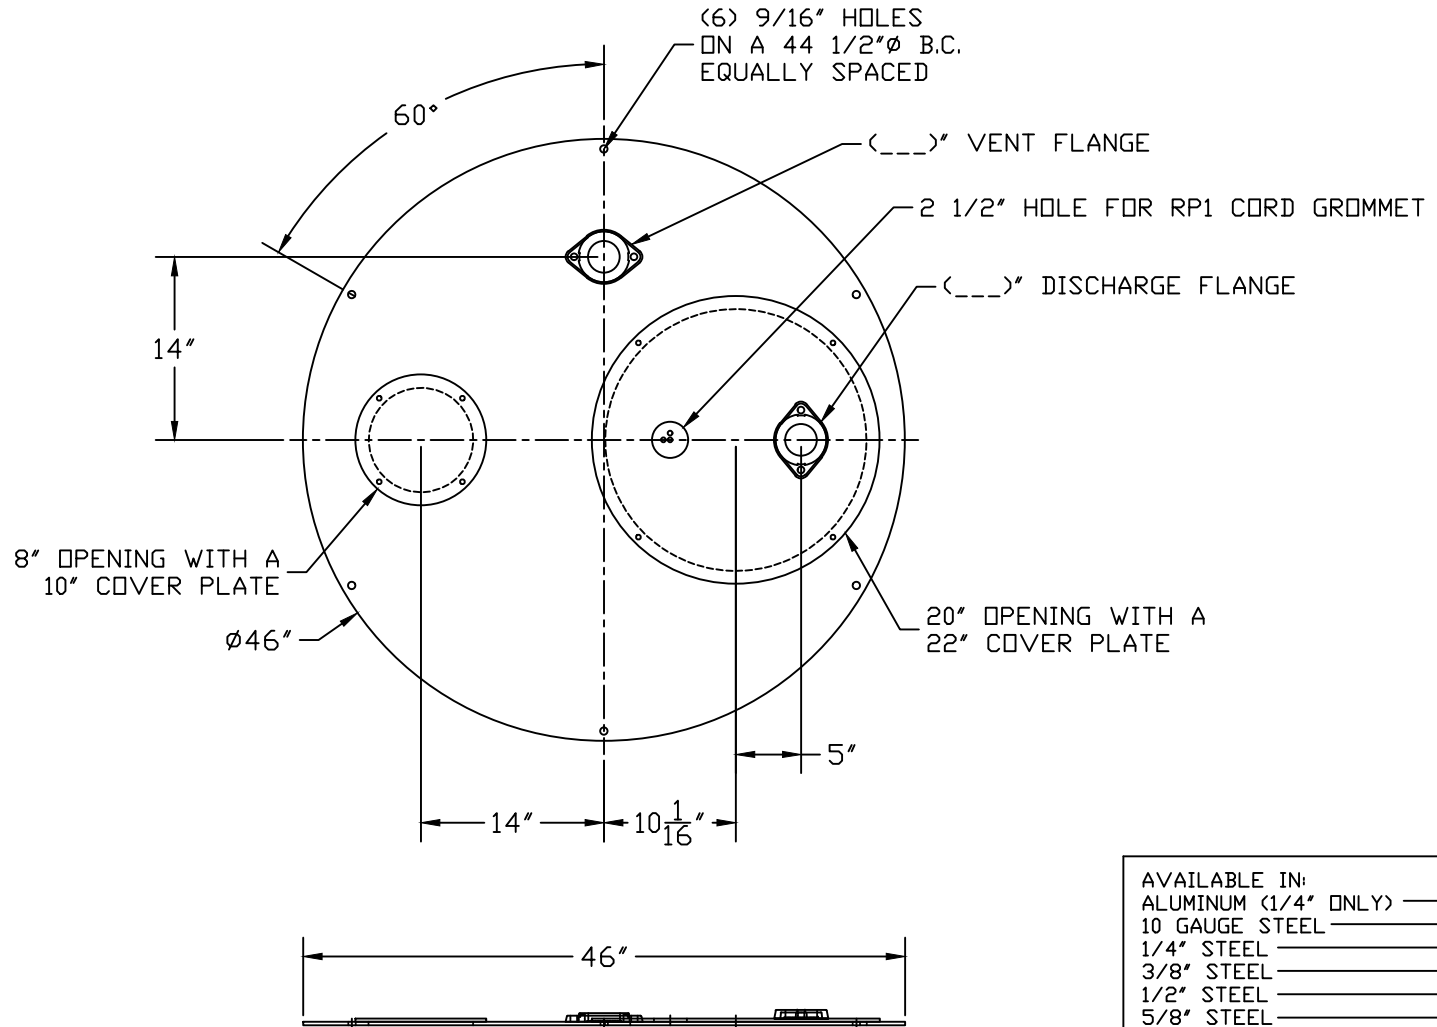

PART/PRINT NO.
LB-4201

PART DESCRIPTION
ROUND SIMPLEX COVER

DATE
06/17/16

THIS DRAWING IS THE SOLE PROPERTY OF AK INDUSTRIES, INC.

- AVAILABLE IN:
- ALUMINUM (1/4" ONLY)
 - 10 GAUGE STEEL
 - 1/4" STEEL
 - 3/8" STEEL
 - 1/2" STEEL
 - 5/8" STEEL
 - 3/4" STEEL
 - 1" STEEL
 - GALVANIZED (STEEL ONLY)
 - EPOXY COATED (STEEL ONLY)