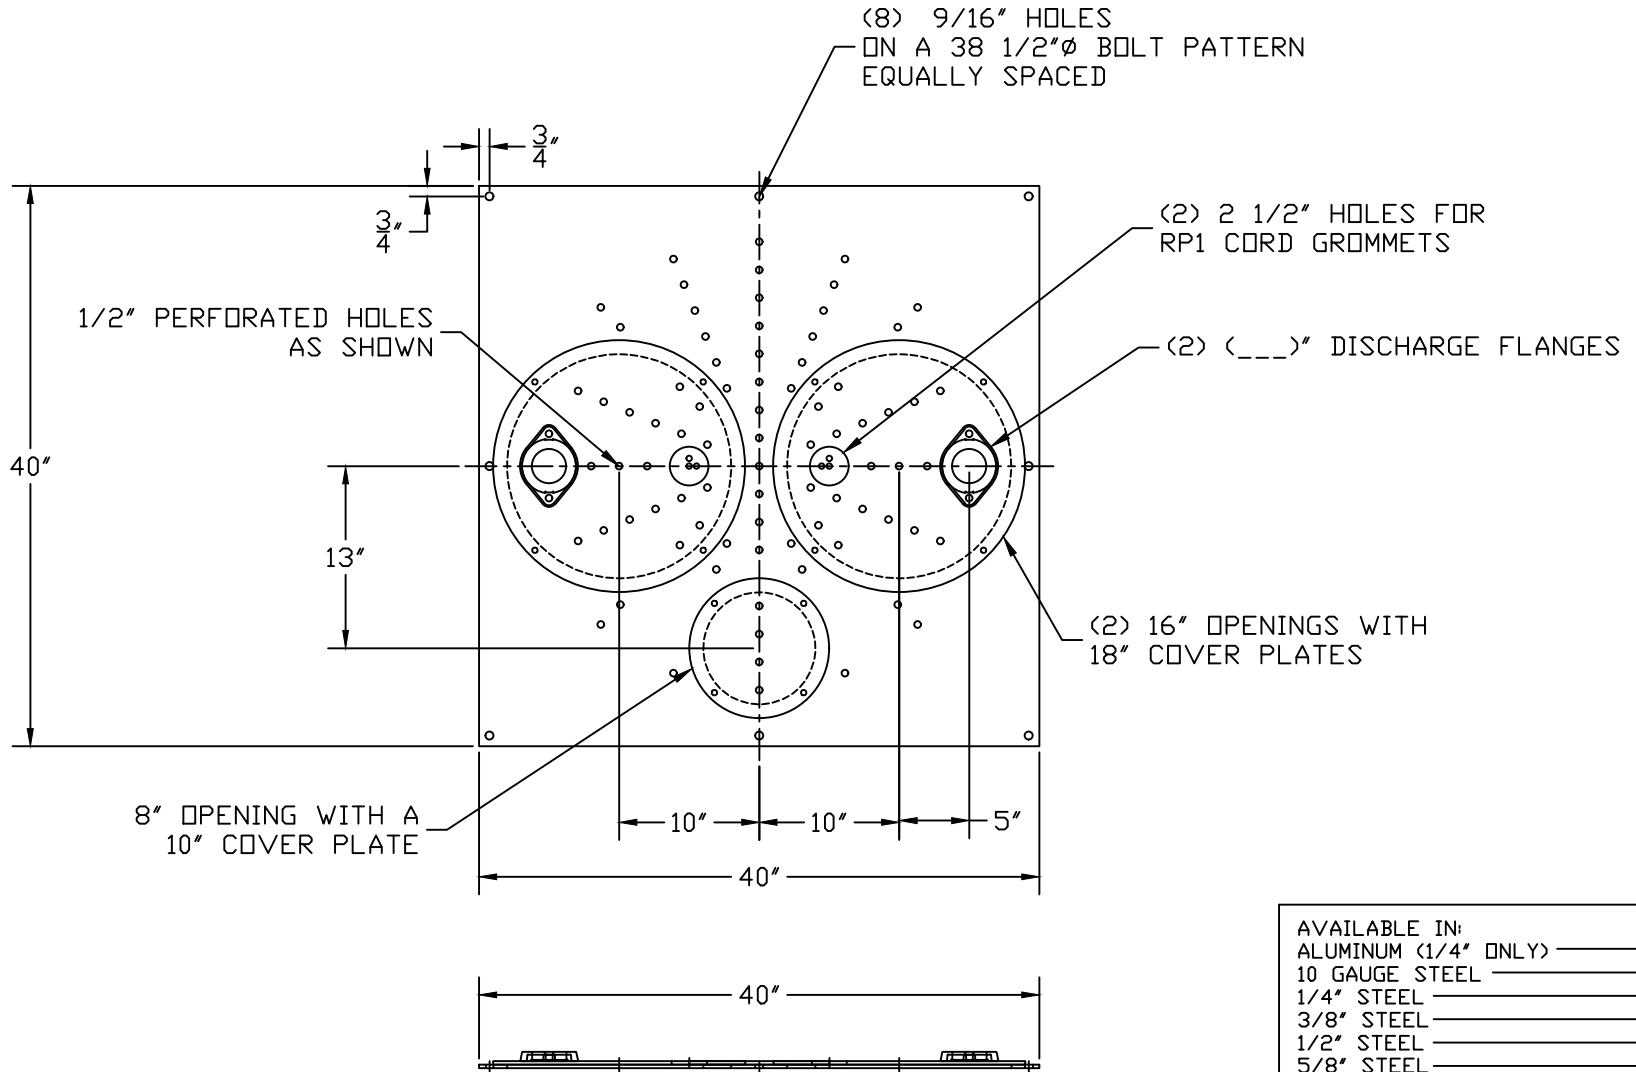

PART/PRINT NO.
LB-3602-01 PERF

PART DESCRIPTION
SQUARE DUPLEX PERFORATED COVER

DATE
06/17/16

THIS DRAWING IS THE SOLE PROPERTY OF AK INDUSTRIES INC.

- AVAILABLE IN:
- ALUMINUM (1/4" ONLY)
 - 10 GAUGE STEEL
 - 1/4" STEEL
 - 3/8" STEEL
 - 1/2" STEEL
 - 5/8" STEEL
 - 3/4" STEEL
 - 1" STEEL
 - GALVANIZED (STEEL ONLY)
 - EPOXY COATED (STEEL ONLY)