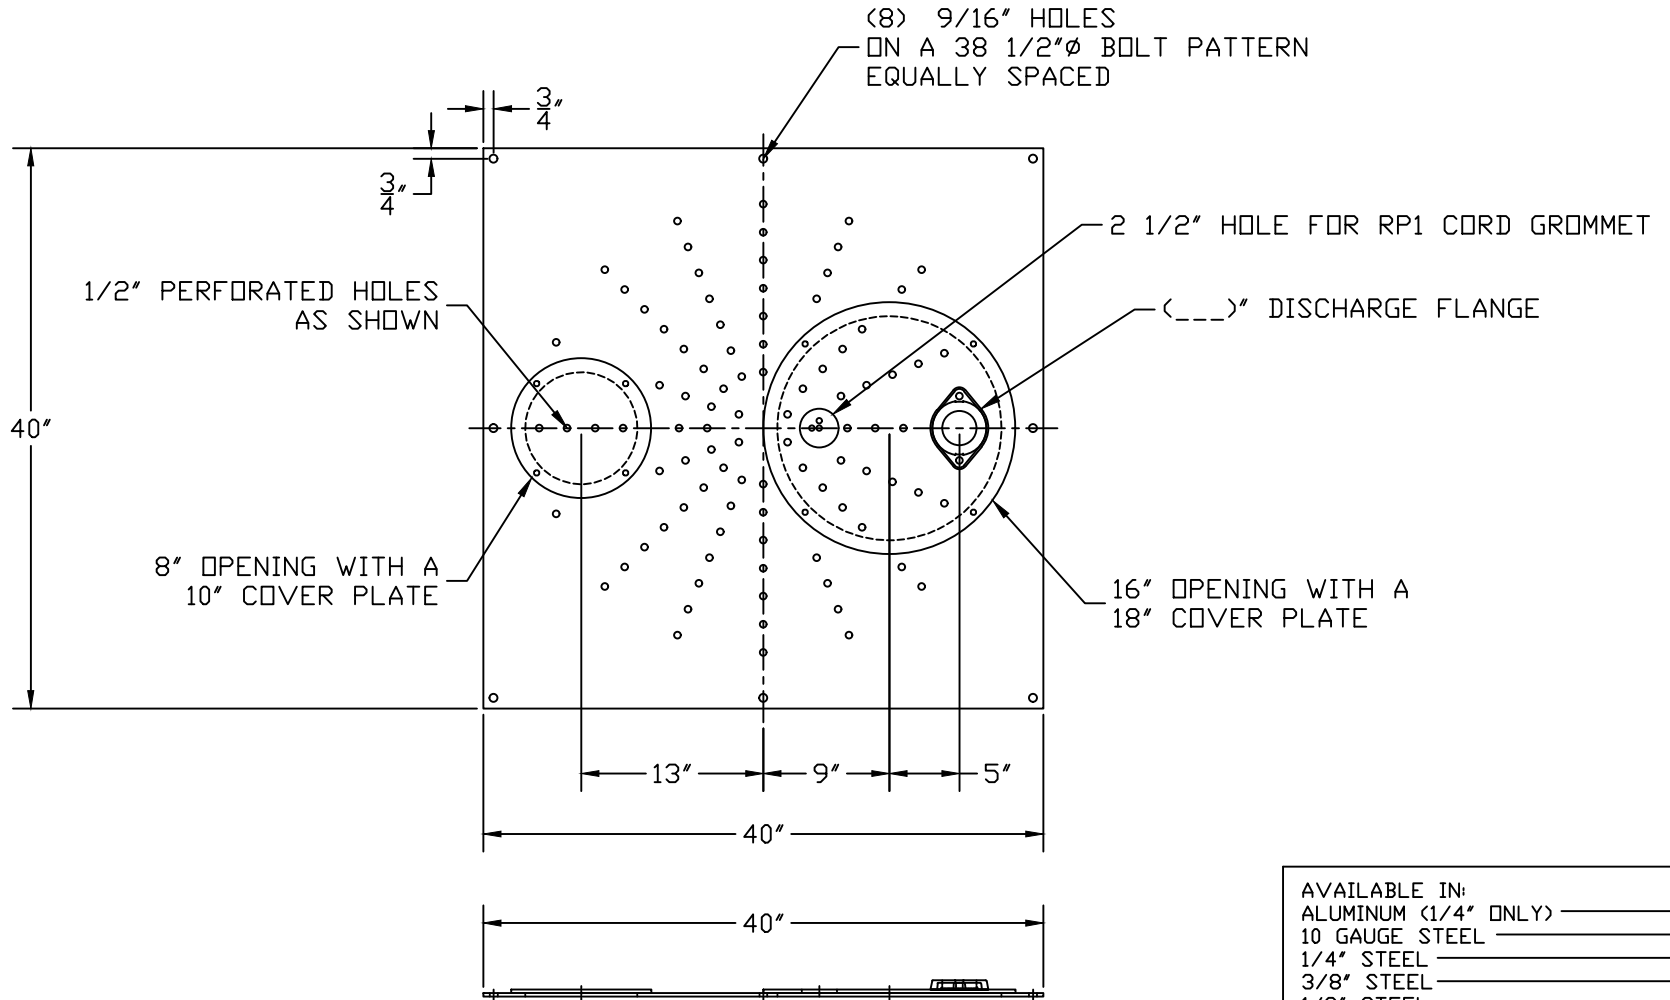

PART/PRINT NO.  
LB-3601-01 PERF

PART DESCRIPTION  
SQUARE SIMPLEX PERFORATED COVER

DATE  
06/17/16

THIS DRAWING IS THE SOLE PROPERTY OF AK INDUSTRIES INC.

- AVAILABLE IN:
- ALUMINUM (1/4" ONLY)
  - 10 GAUGE STEEL
  - 1/4" STEEL
  - 3/8" STEEL
  - 1/2" STEEL
  - 5/8" STEEL
  - 3/4" STEEL
  - 1" STEEL
  - GALVANIZED (STEEL ONLY)
  - EPOXY COATED (STEEL ONLY)