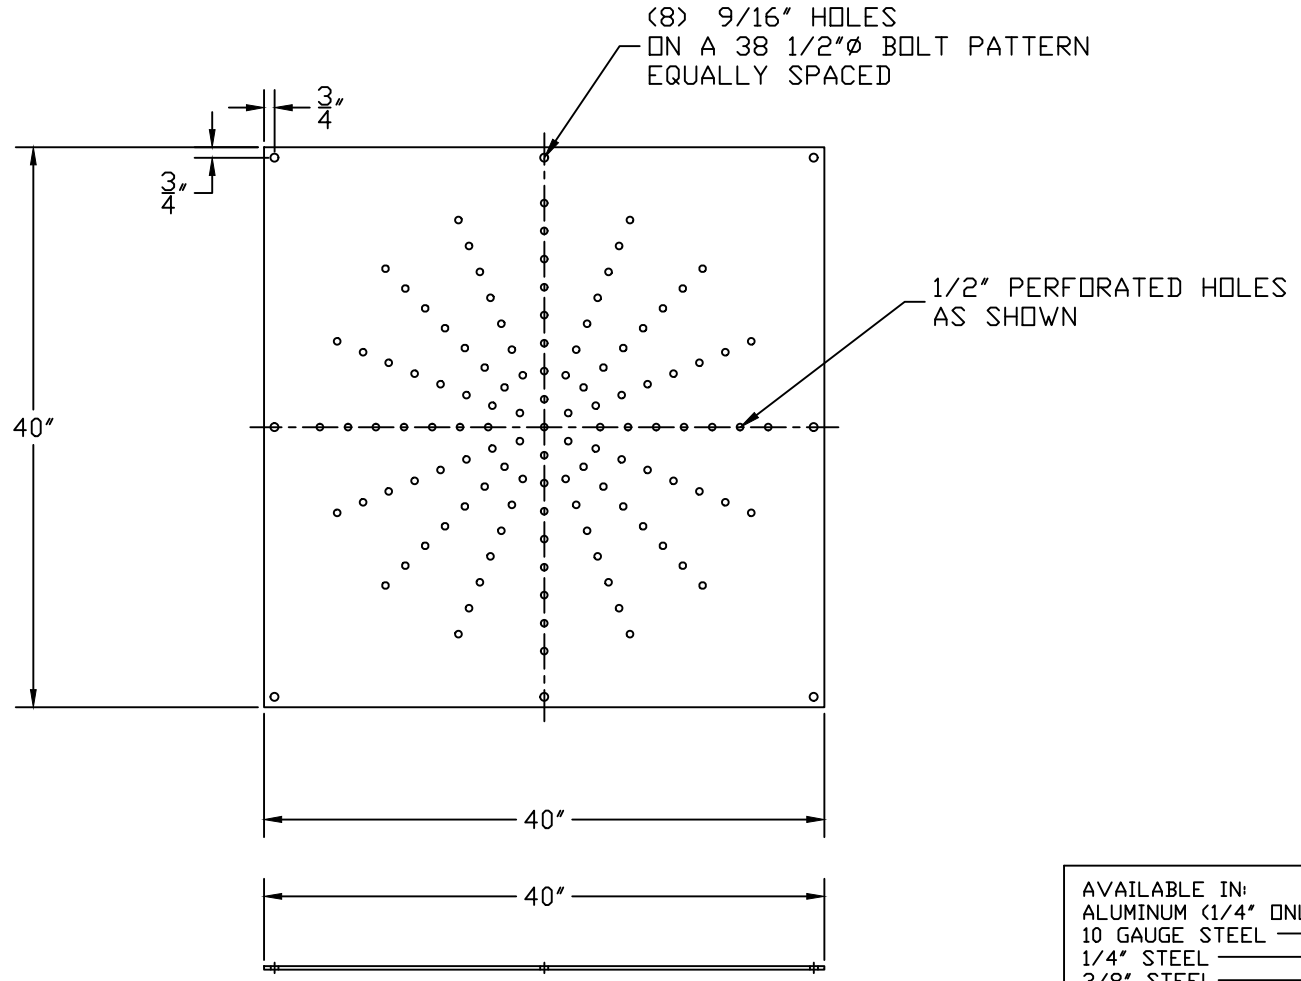

PART/PRINT NO.
LB-3600-01 PERF

PART DESCRIPTION
SQUARE PERFORATED COVER

DATE
06/17/16

THIS DRAWING IS THE SOLE PROPERTY OF AK INDUSTRIES INC.

- AVAILABLE IN:
- ALUMINUM (1/4" ONLY)
 - 10 GAUGE STEEL
 - 1/4" STEEL
 - 3/8" STEEL
 - 1/2" STEEL
 - 5/8" STEEL
 - 3/4" STEEL
 - 1" STEEL
 - GALVANIZED (STEEL ONLY)
 - EPOXY COATED (STEEL ONLY)