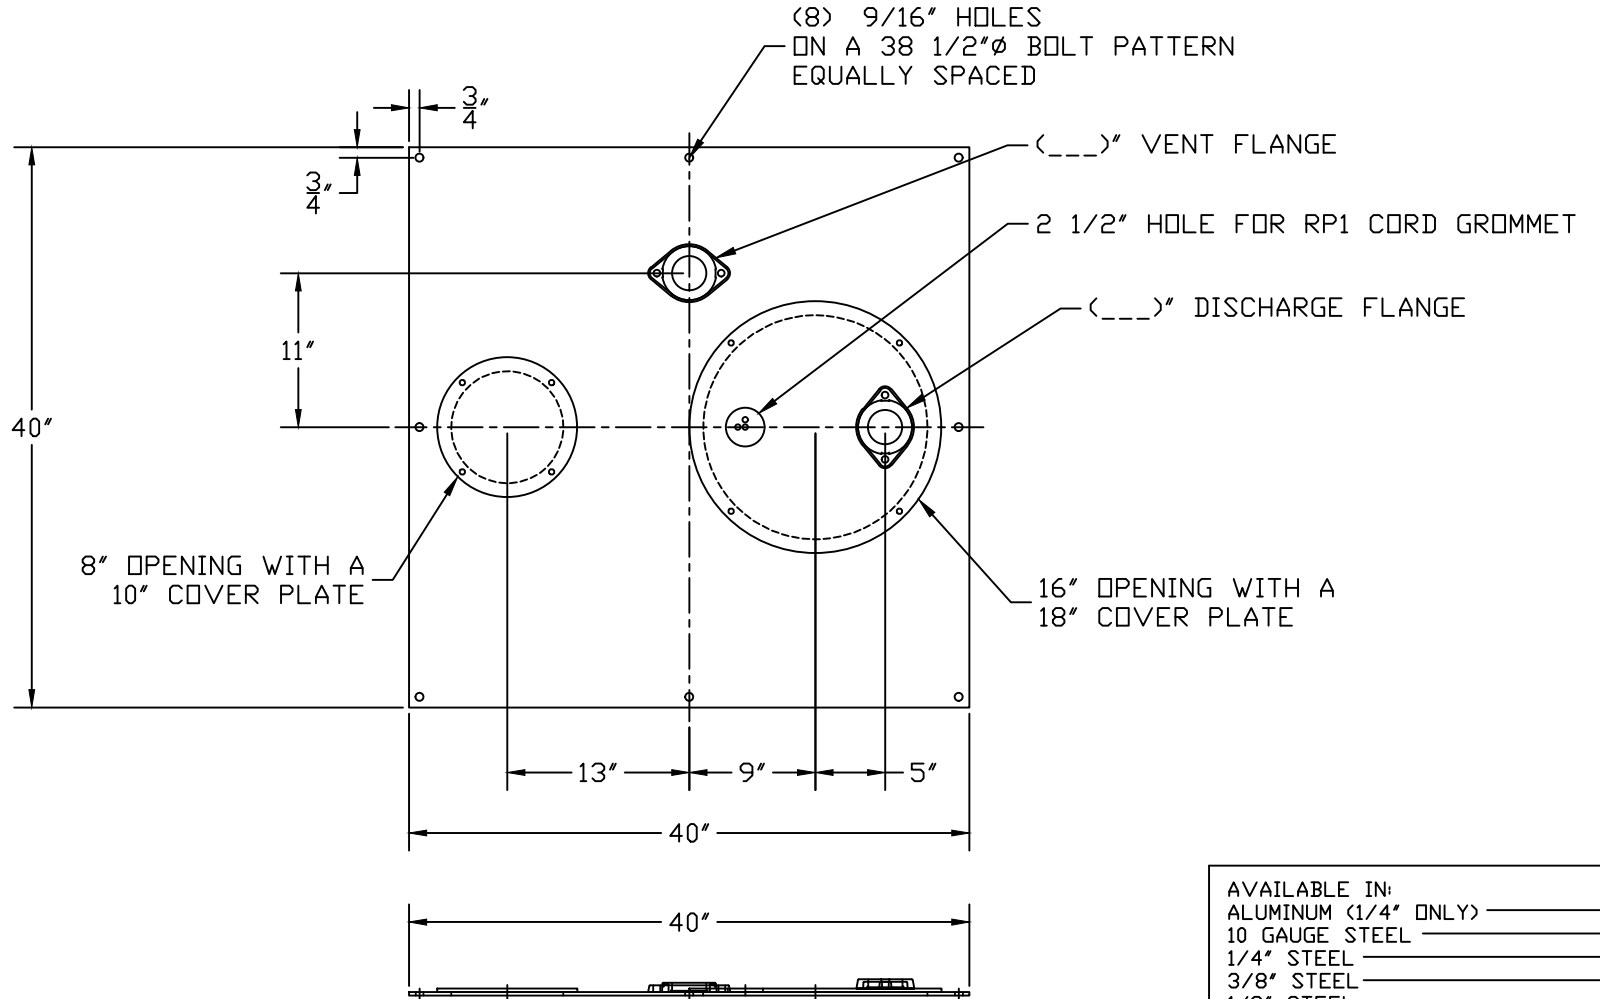

PART/PRINT NO.
LB-3601-01

PART DESCRIPTION
SQUARE SIMPLEX COVER

DATE
06/17/16

THIS DRAWING IS THE SOLE PROPERTY OF AK INDUSTRIES INC.

- AVAILABLE IN:
- ALUMINUM (1/4" ONLY)
 - 10 GAUGE STEEL
 - 1/4" STEEL
 - 3/8" STEEL
 - 1/2" STEEL
 - 5/8" STEEL
 - 3/4" STEEL
 - 1" STEEL
 - GALVANIZED (STEEL ONLY)
 - EPOXY COATED (STEEL ONLY)