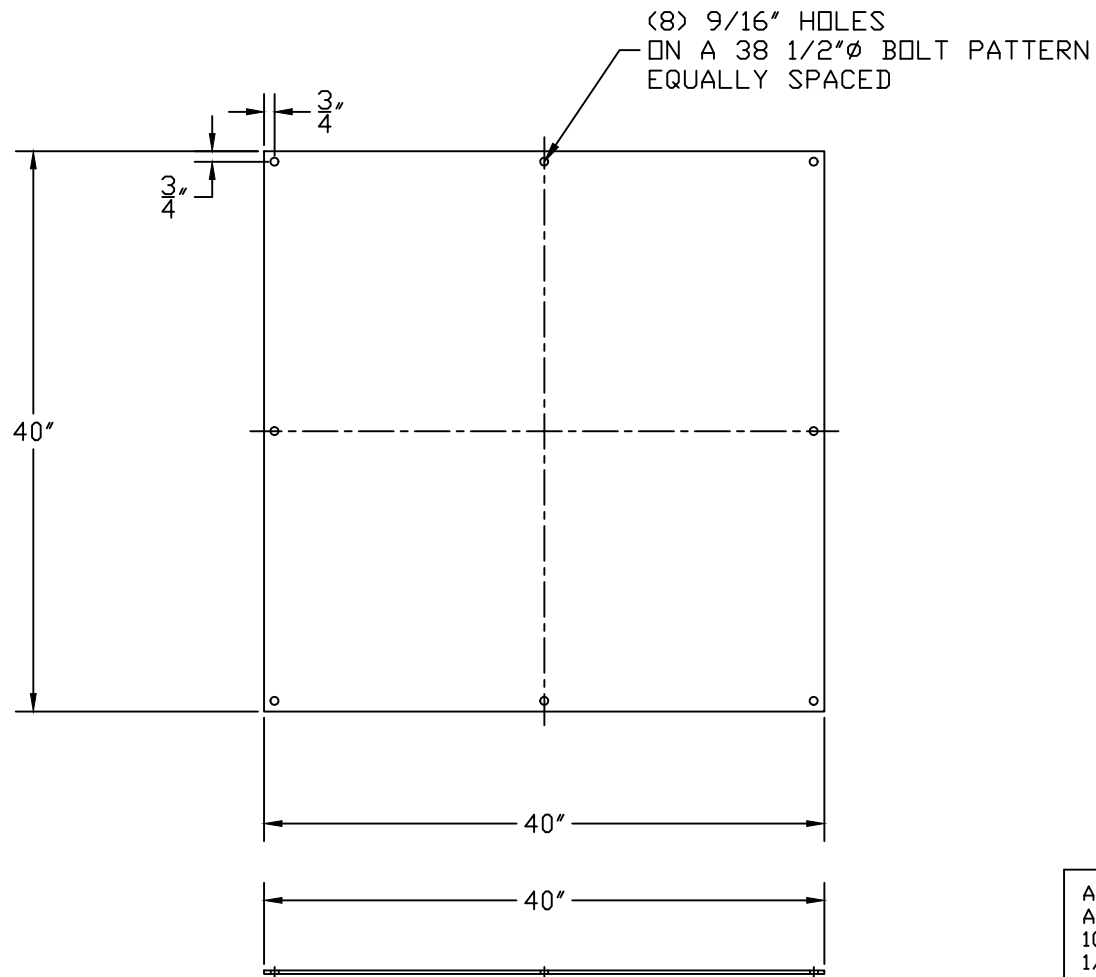

PART/PRINT NO.
LB-3600-01

PART DESCRIPTION
SQUARE SOLID COVER

DATE
06/17/16

THIS DRAWING IS THE SOLE PROPERTY OF AK INDUSTRIES INC.

- AVAILABLE IN:
- ALUMINUM (1/4" ONLY)
 - 10 GAUGE STEEL
 - 1/4" STEEL
 - 3/8" STEEL
 - 1/2" STEEL
 - 5/8" STEEL
 - 3/4" STEEL
 - 1" STEEL
 - GALVANIZED (STEEL ONLY)
 - EPOXY COATED (STEEL ONLY)