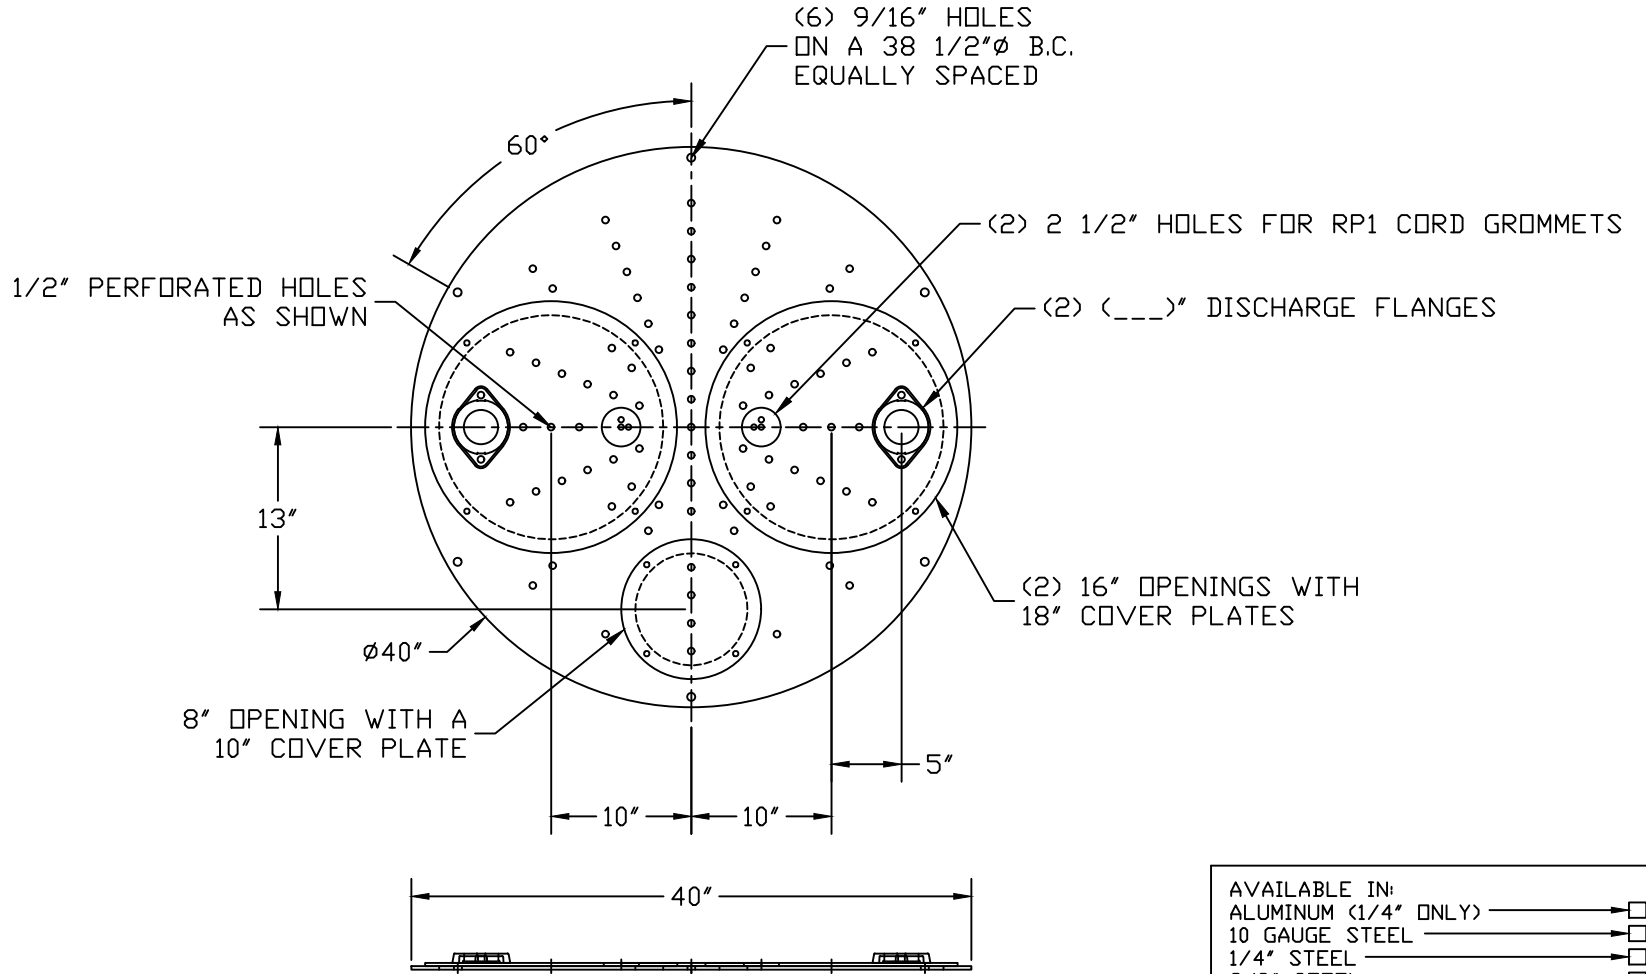

PART/PRINT NO.
LB-3602 PERF

PART DESCRIPTION
ROUND DUPLEX PERFORATED COVER

DATE
06/17/16

THIS DRAWING IS THE SOLE PROPERTY OF AK INDUSTRIES INC.

- AVAILABLE IN:
- ALUMINUM (1/4" ONLY)
 - 10 GAUGE STEEL
 - 1/4" STEEL
 - 3/8" STEEL
 - 1/2" STEEL
 - 5/8" STEEL
 - 3/4" STEEL
 - 1" STEEL
 - GALVANIZED (STEEL ONLY)
 - EPOXY COATED (STEEL ONLY)