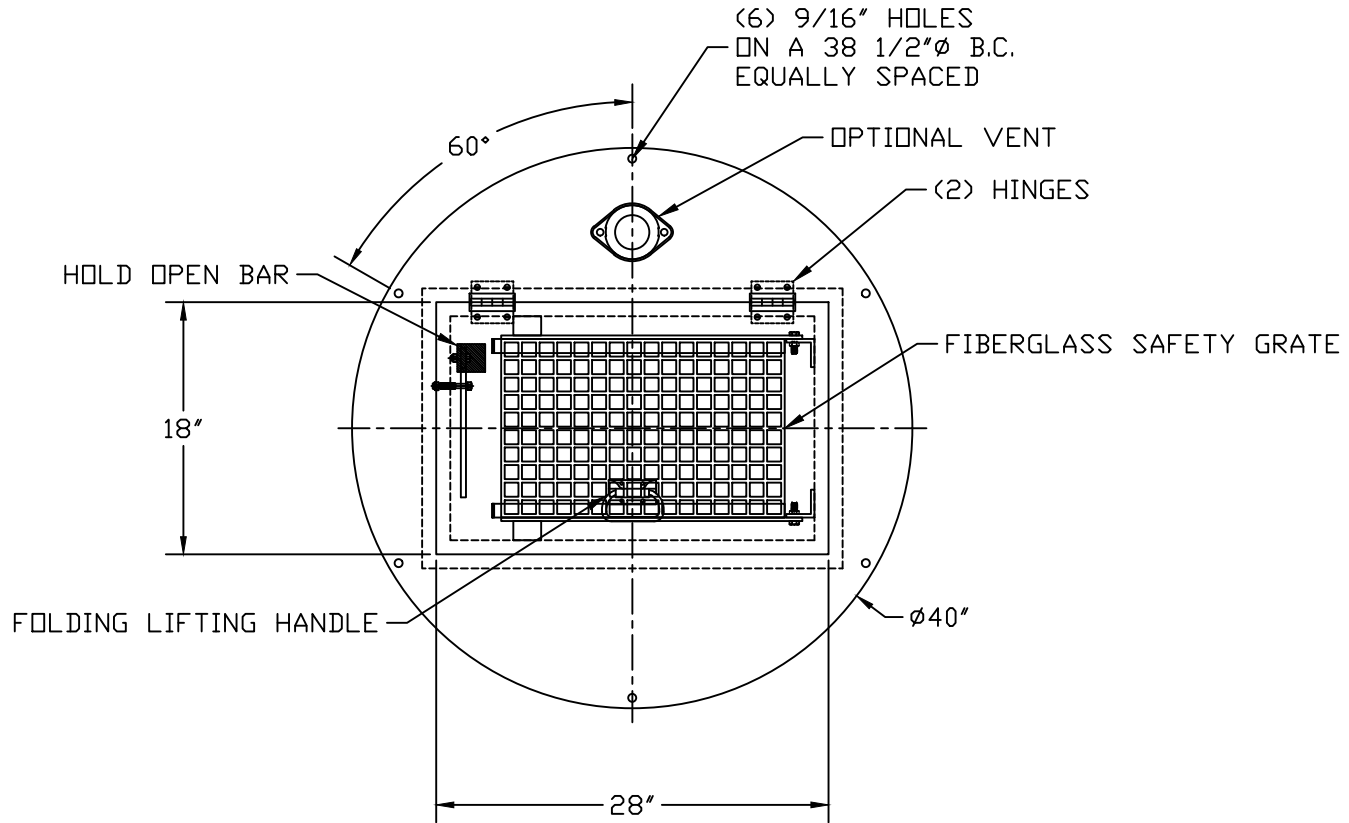

PART/PRINT NO.  
LB-36HDC-SG

PART DESCRIPTION  
ROUND HINGED DOOR COVER W/ SAFETY GRATE

DATE  
06/17/16

THIS DRAWING IS THE SOLE PROPERTY OF AK INDUSTRIES INC.

- AVAILABLE IN:
- ALUMINUM (1/4" ONLY)
  - 10 GAUGE STEEL
  - 1/4" STEEL
  - 3/8" STEEL
  - 1/2" STEEL
  - 5/8" STEEL
  - 3/4" STEEL
  - 1" STEEL
  - GALVANIZED (STEEL ONLY)
  - EPOXY COATED (STEEL ONLY)