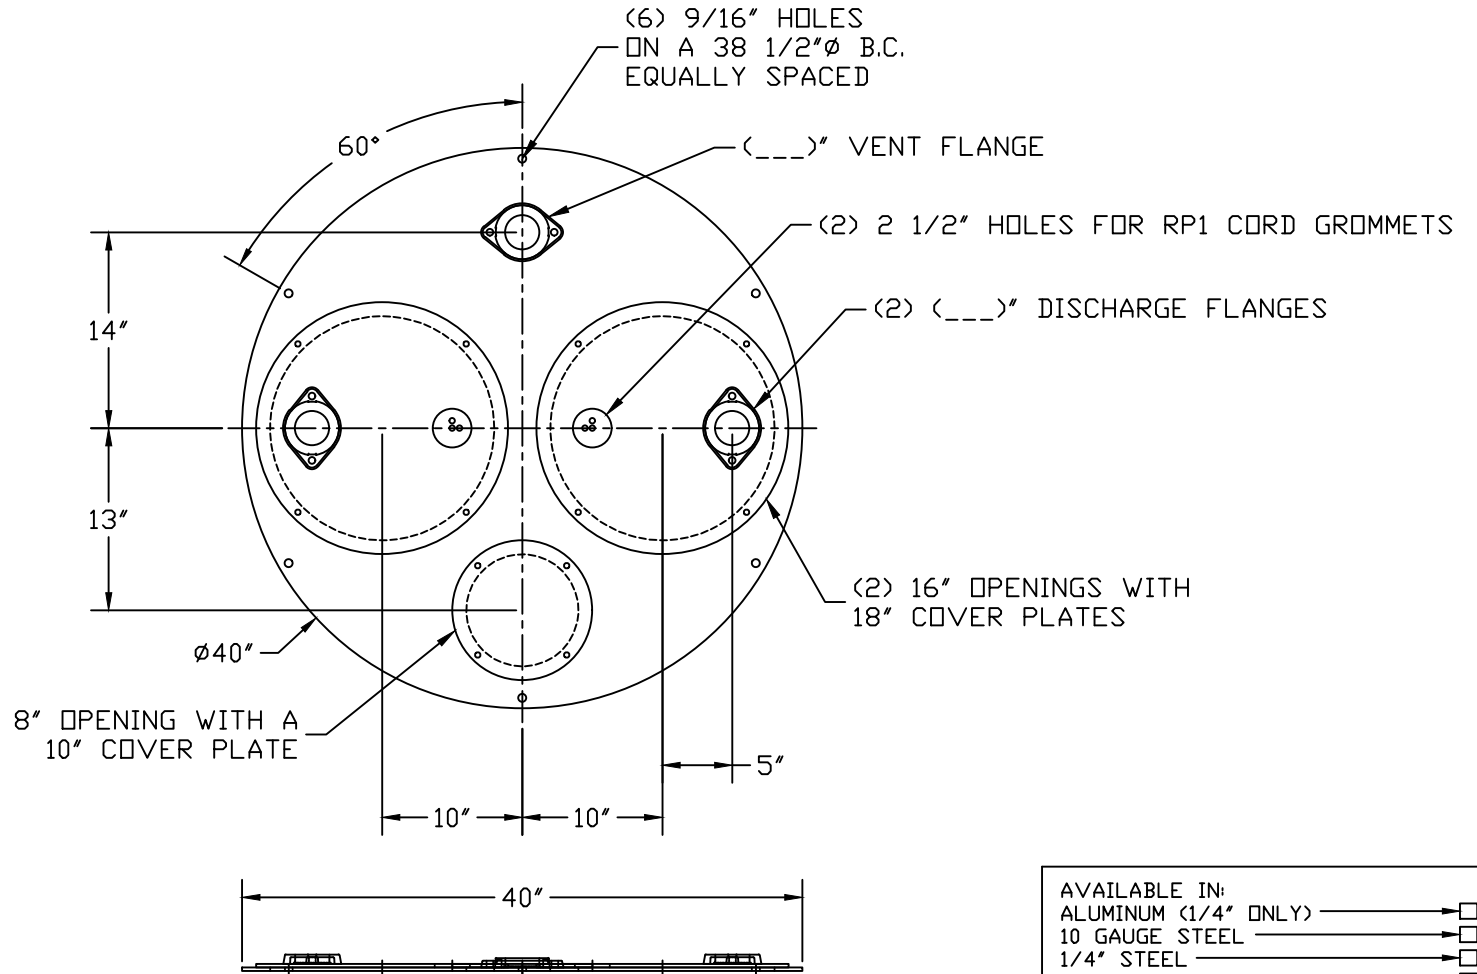

PART/PRINT NO.  
LB-3602

PART DESCRIPTION  
ROUND DUPLEX COVER

DATE  
06/17/16

THIS DRAWING IS THE SOLE PROPERTY OF AK INDUSTRIES INC.

AVAILABLE IN:	
ALUMINUM (1/4" ONLY)	<input type="checkbox"/>
10 GAUGE STEEL	<input type="checkbox"/>
1/4" STEEL	<input type="checkbox"/>
3/8" STEEL	<input type="checkbox"/>
1/2" STEEL	<input type="checkbox"/>
5/8" STEEL	<input type="checkbox"/>
3/4" STEEL	<input type="checkbox"/>
1" STEEL	<input type="checkbox"/>
GALVANIZED (STEEL ONLY)	<input type="checkbox"/>
EPOXY COATED (STEEL ONLY)	<input type="checkbox"/>