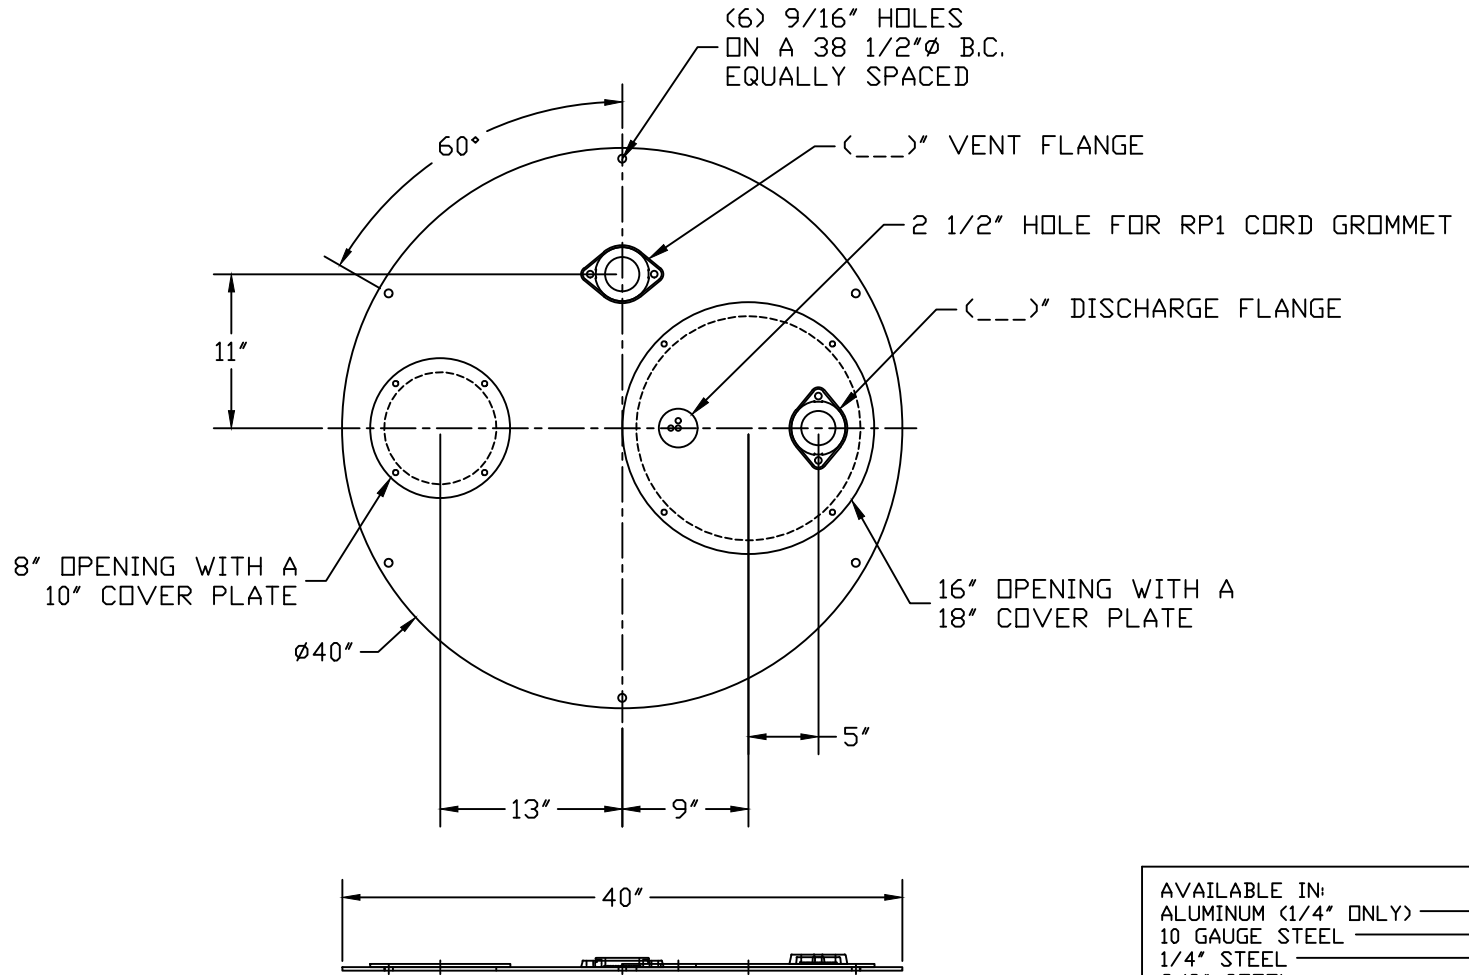

PART/PRINT NO.
LB-3601

PART DESCRIPTION
ROUND SIMPLEX COVER

DATE
06/17/16

THIS DRAWING IS THE SOLE PROPERTY OF AK INDUSTRIES INC.

- AVAILABLE IN:
- ALUMINUM (1/4" ONLY)
 - 10 GAUGE STEEL
 - 1/4" STEEL
 - 3/8" STEEL
 - 1/2" STEEL
 - 5/8" STEEL
 - 3/4" STEEL
 - 1" STEEL
 - GALVANIZED (STEEL ONLY)
 - EPOXY COATED (STEEL ONLY)