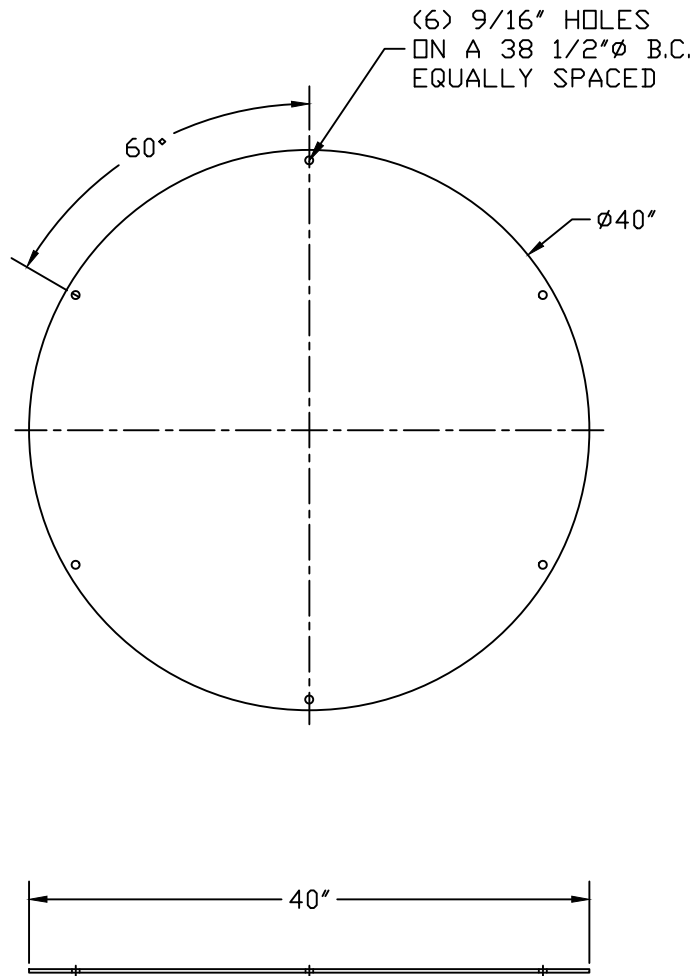

PART/PRINT NO. LB-3600	PART DESCRIPTION ROUND SOLID COVER	DATE 06/17/16
---------------------------	---------------------------------------	------------------

THIS DRAWING IS THE SOLE PROPERTY OF AK INDUSTRIES INC.

AVAILABLE IN:	
ALUMINUM (1/4" ONLY)	<input type="checkbox"/>
10 GAUGE STEEL	<input type="checkbox"/>
1/4" STEEL	<input type="checkbox"/>
3/8" STEEL	<input type="checkbox"/>
1/2" STEEL	<input type="checkbox"/>
5/8" STEEL	<input type="checkbox"/>
3/4" STEEL	<input type="checkbox"/>
1" STEEL	<input type="checkbox"/>
GALVANIZED (STEEL ONLY)	<input type="checkbox"/>
EPOXY COATED (STEEL ONLY)	<input type="checkbox"/>