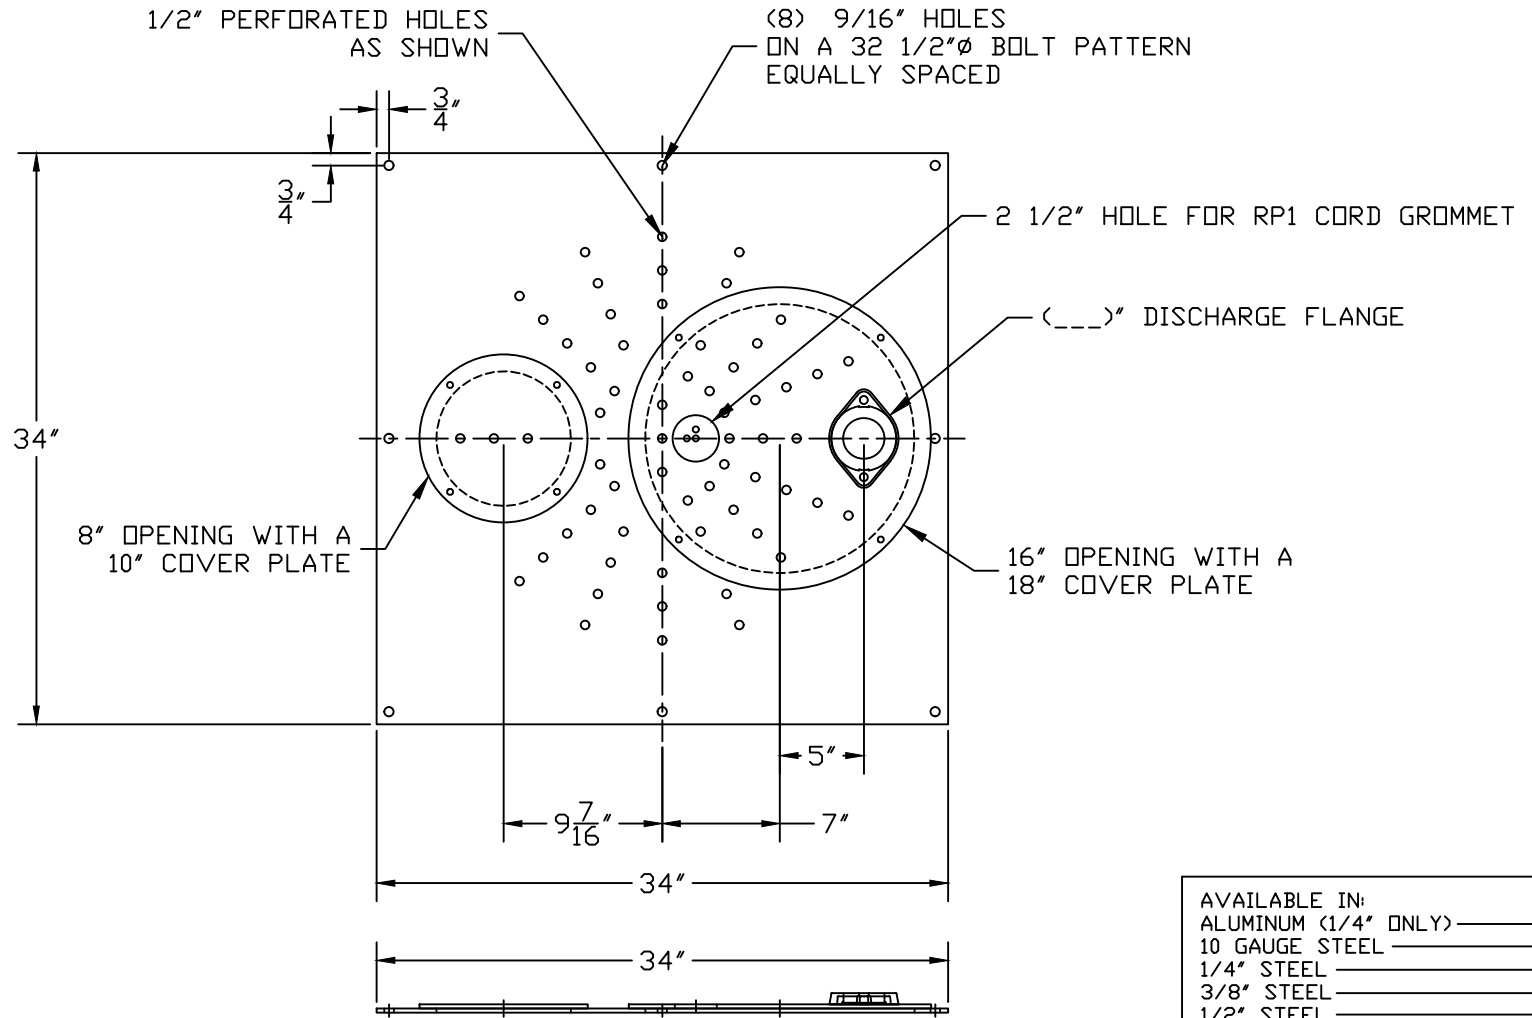

PART/PRINT NO.
LB-3001-01 PERF

PART DESCRIPTION
SQUARE SIMPLEX PERFORATED COVER

DATE
06/17/16

THIS DRAWING IS THE SOLE PROPERTY OF AK INDUSTRIES INC.

- AVAILABLE IN:
- ALUMINUM (1/4" ONLY)
 - 10 GAUGE STEEL
 - 1/4" STEEL
 - 3/8" STEEL
 - 1/2" STEEL
 - 5/8" STEEL
 - 3/4" STEEL
 - 1" STEEL
 - GALVANIZED (STEEL ONLY)
 - EPOXY COATED (STEEL ONLY)