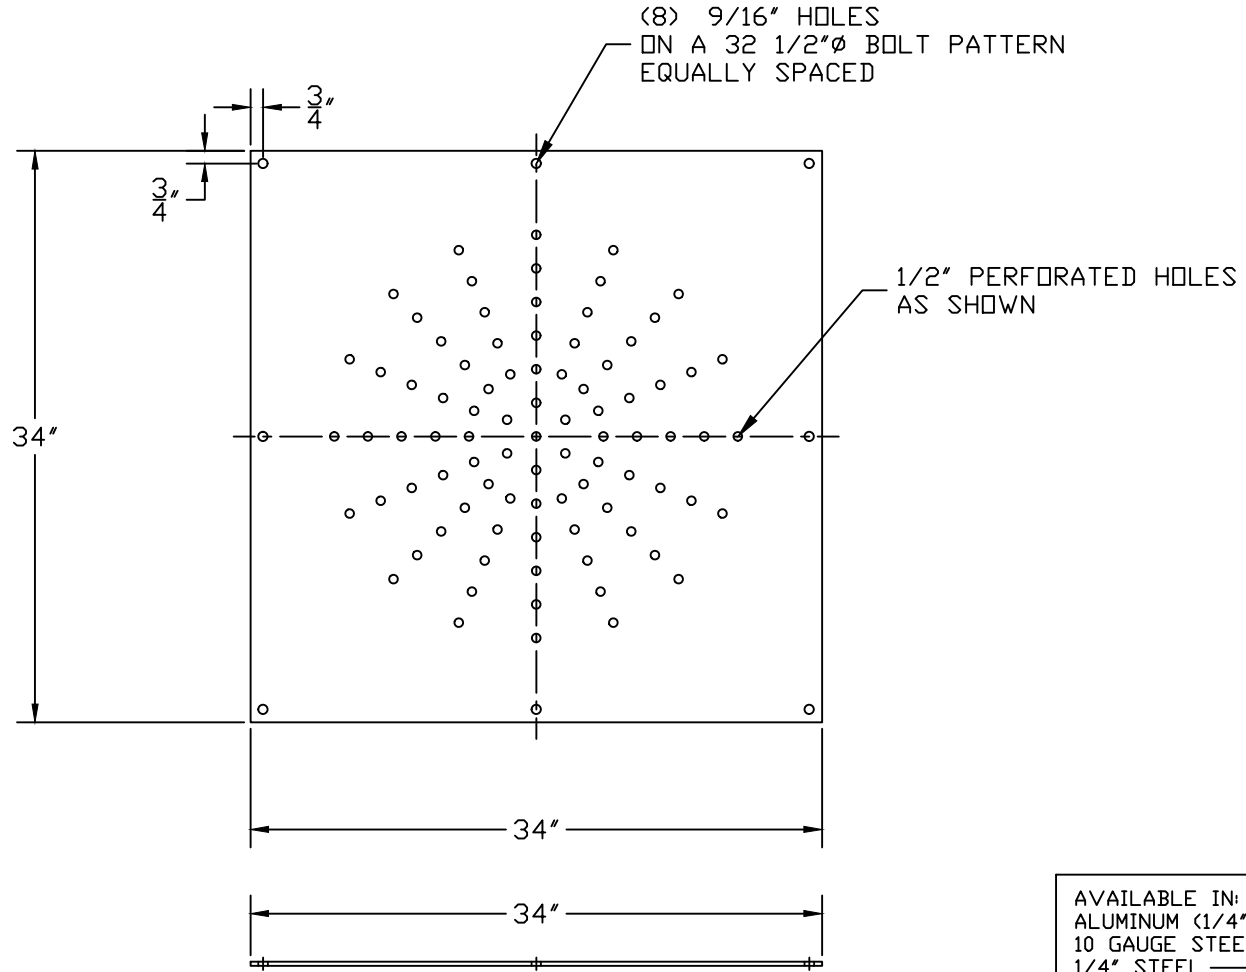

PART/PRINT NO.  
LB-3000-01 PERF

PART DESCRIPTION  
SQUARE PERFORATED COVER

DATE  
06/17/16

THIS DRAWING IS THE SOLE PROPERTY OF AK INDUSTRIES INC.

- AVAILABLE IN:
- ALUMINUM (1/4" ONLY)
  - 10 GAUGE STEEL
  - 1/4" STEEL
  - 3/8" STEEL
  - 1/2" STEEL
  - 5/8" STEEL
  - 3/4" STEEL
  - 1" STEEL
  - GALVANIZED (STEEL ONLY)
  - EPOXY COATED (STEEL ONLY)