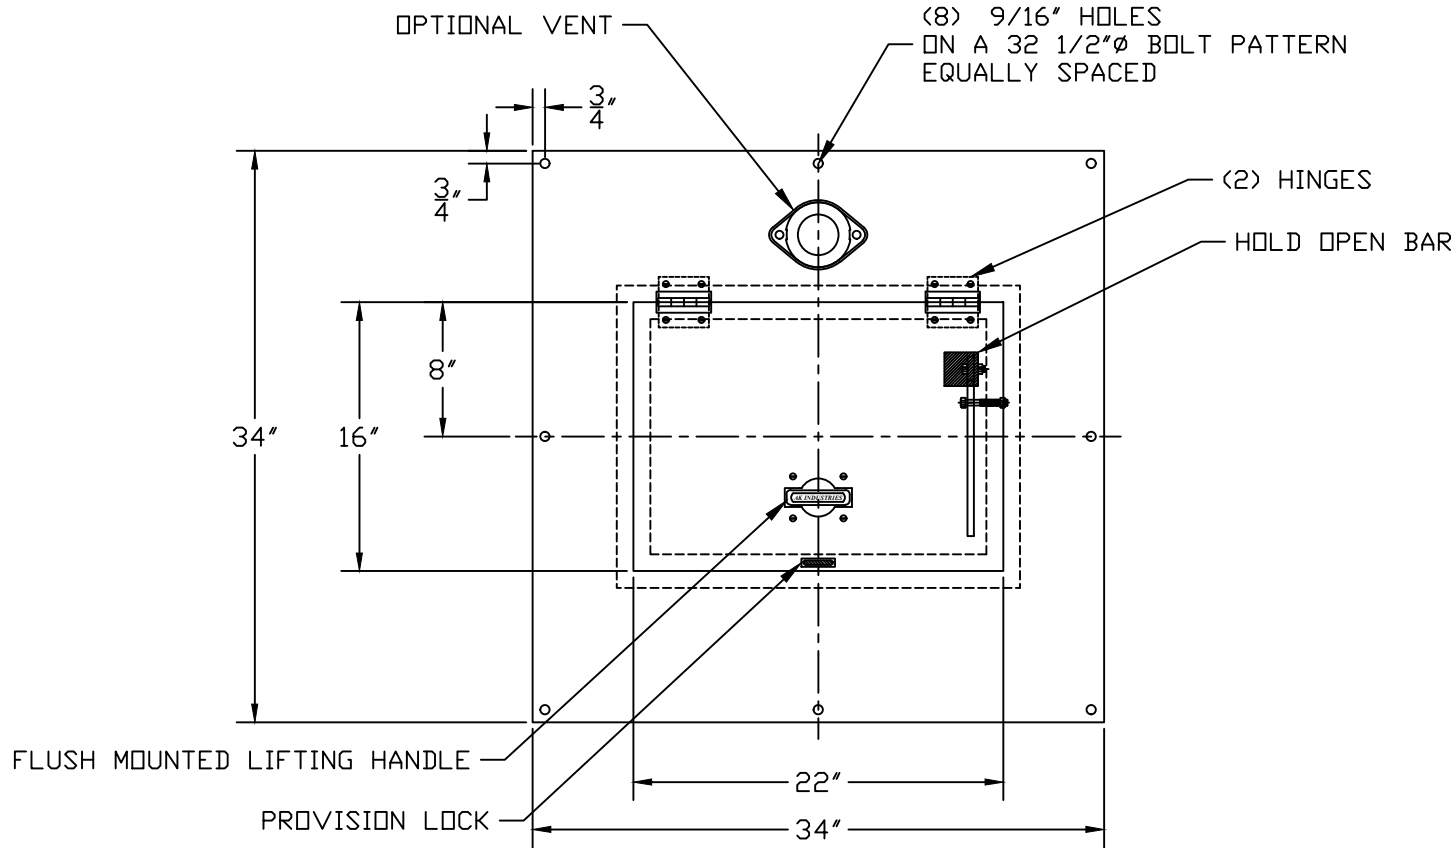

PART/PRINT NO.
LB-30HDC-01

PART DESCRIPTION
SQUARE HINGED DOOR COVER

DATE
06/17/16

THIS DRAWING IS THE SOLE PROPERTY OF AK INDUSTRIES INC.

- AVAILABLE IN:
- ALUMINUM (1/4" ONLY)
 - 10 GAUGE STEEL
 - 1/4" STEEL
 - 3/8" STEEL
 - 1/2" STEEL
 - 5/8" STEEL
 - 3/4" STEEL
 - 1" STEEL
 - GALVANIZED (STEEL ONLY)
 - EPOXY COATED (STEEL ONLY)