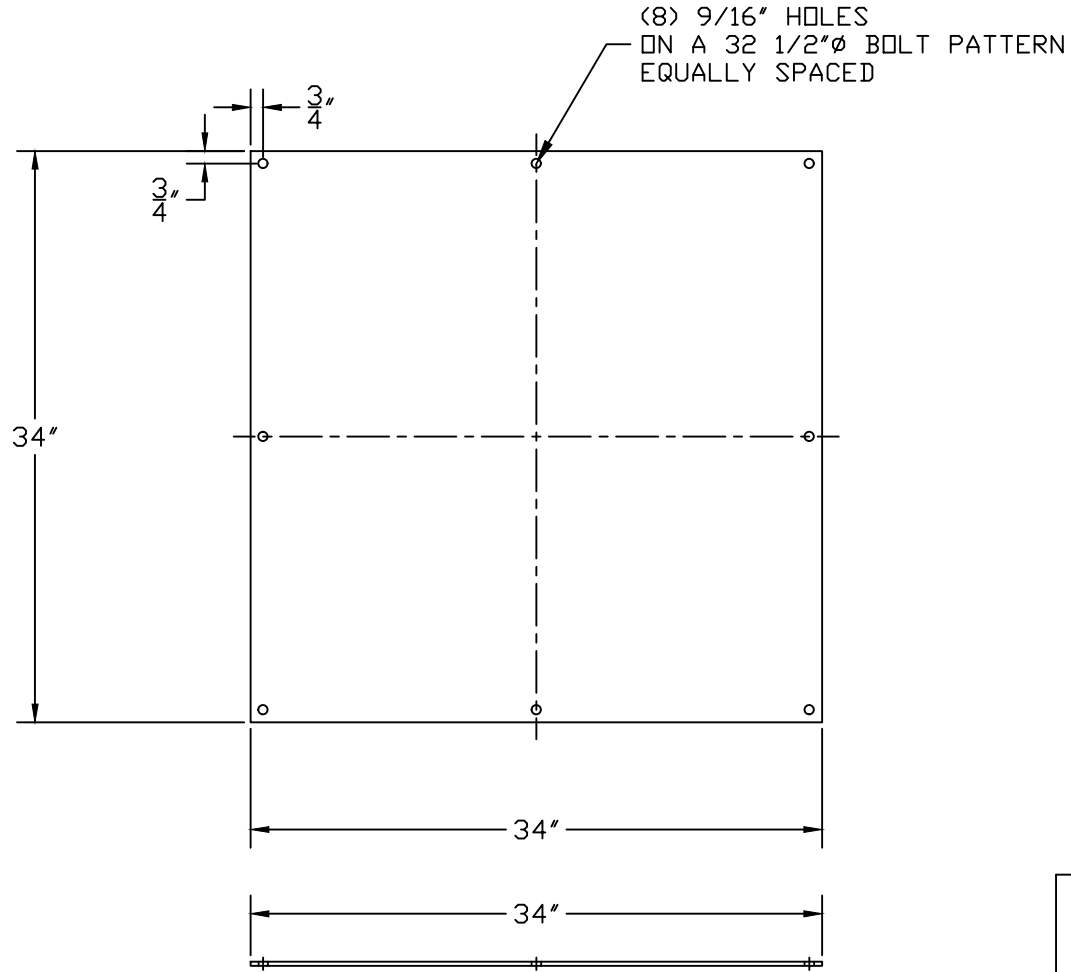

PART/PRINT NO.  
LB-3000-01

PART DESCRIPTION  
SQUARE SOLID COVER

DATE  
06/17/16

THIS DRAWING IS THE SOLE PROPERTY OF AK INDUSTRIES INC.

AVAILABLE IN:  
ALUMINUM (1/4" ONLY)   
10 GAUGE STEEL   
1/4" STEEL   
3/8" STEEL   
1/2" STEEL   
5/8" STEEL   
3/4" STEEL   
1" STEEL   
GALVANIZED (STEEL ONLY)   
EPOXY COATED (STEEL ONLY)