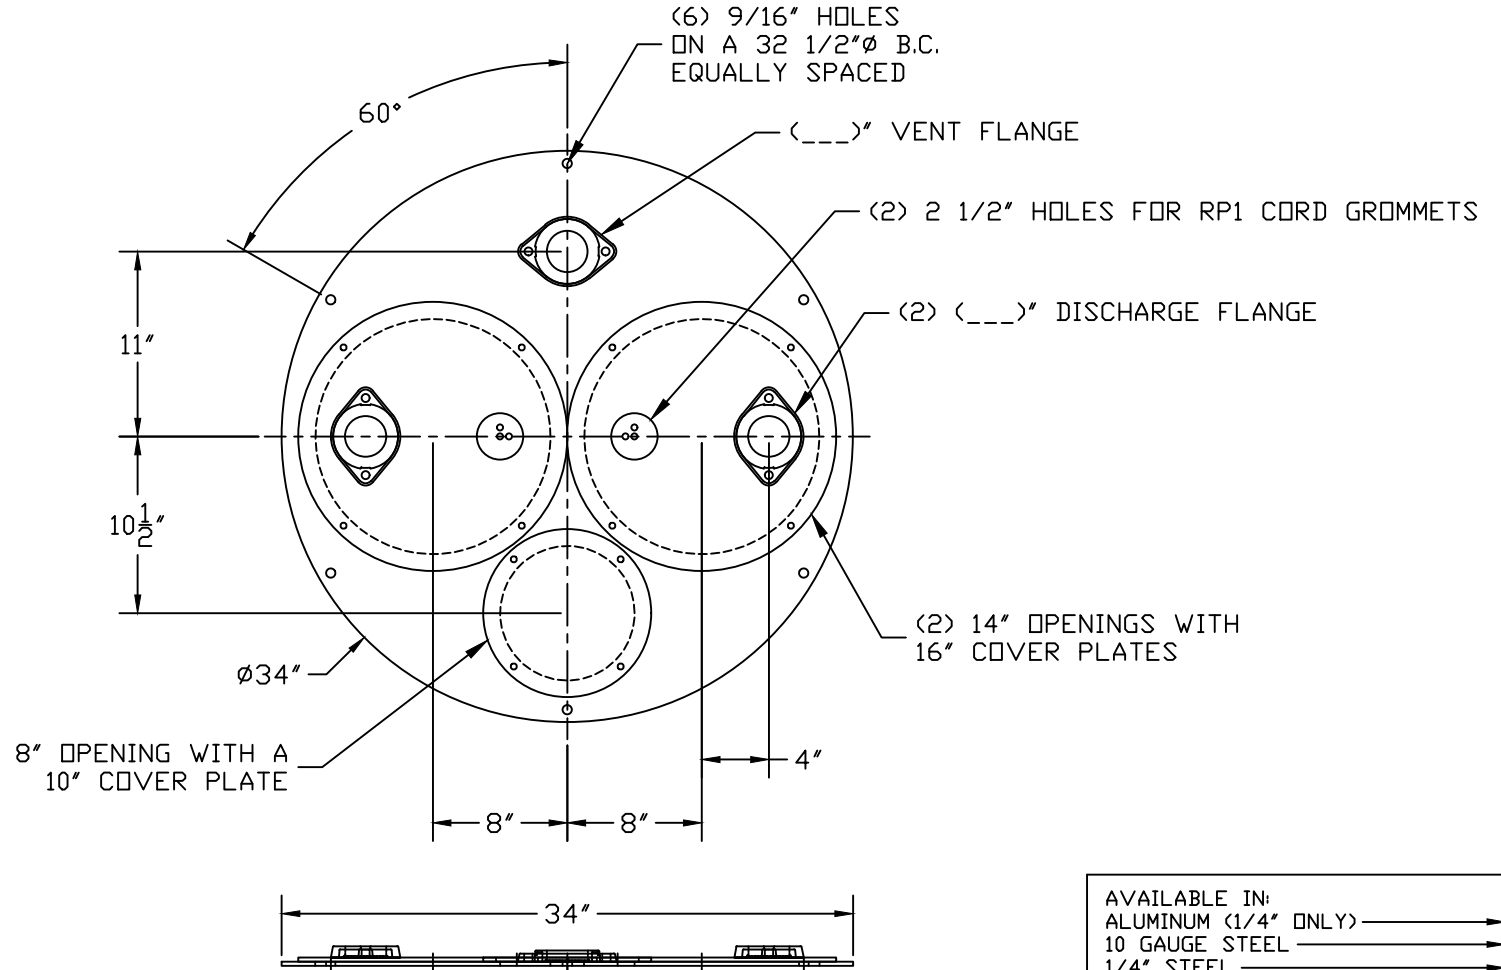

PART/PRINT NO.
LB-3002

PART DESCRIPTION
ROUND DUPLEX COVER

DATE
06/17/16

THIS DRAWING IS THE SOLE PROPERTY OF AK INDUSTRIES INC.

- AVAILABLE IN:
- ALUMINUM (1/4" ONLY)
 - 10 GAUGE STEEL
 - 1/4" STEEL
 - 3/8" STEEL
 - 1/2" STEEL
 - 5/8" STEEL
 - 3/4" STEEL
 - 1" STEEL
 - GALVANIZED (STEEL ONLY)
 - EPOXY COATED (STEEL ONLY)