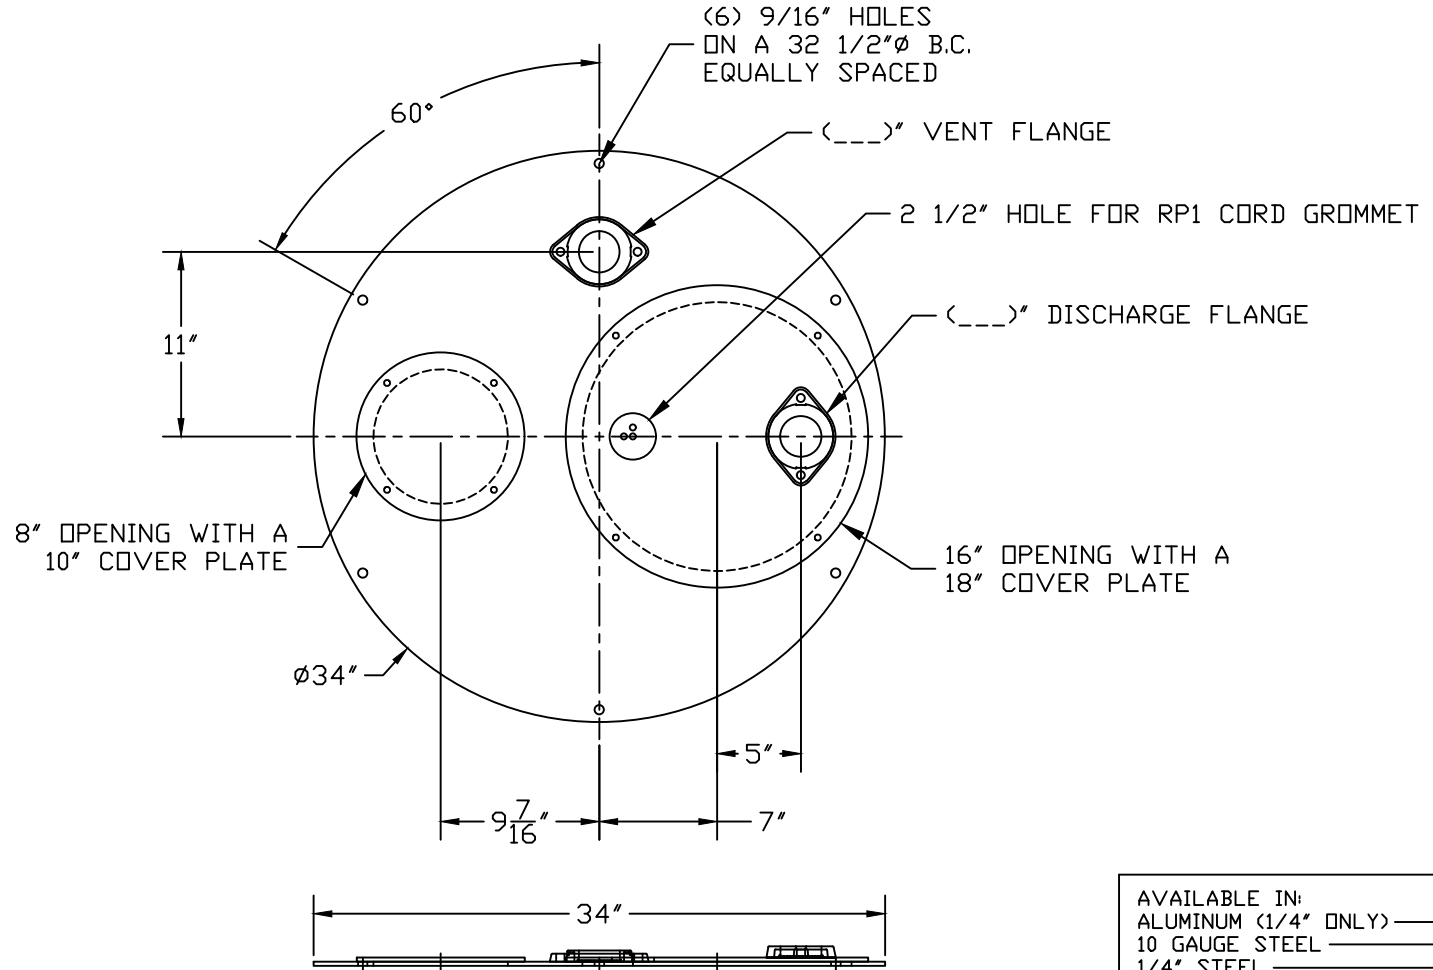

PART/PRINT NO.  
LB-3001

PART DESCRIPTION  
ROUND SIMPLEX COVER

DATE  
06/17/16

THIS DRAWING IS THE SOLE PROPERTY OF AK INDUSTRIES INC.

- AVAILABLE IN:
- ALUMINUM (1/4" ONLY)
  - 10 GAUGE STEEL
  - 1/4" STEEL
  - 3/8" STEEL
  - 1/2" STEEL
  - 5/8" STEEL
  - 3/4" STEEL
  - 1" STEEL
  - GALVANIZED (STEEL ONLY)
  - EPOXY COATED (STEEL ONLY)