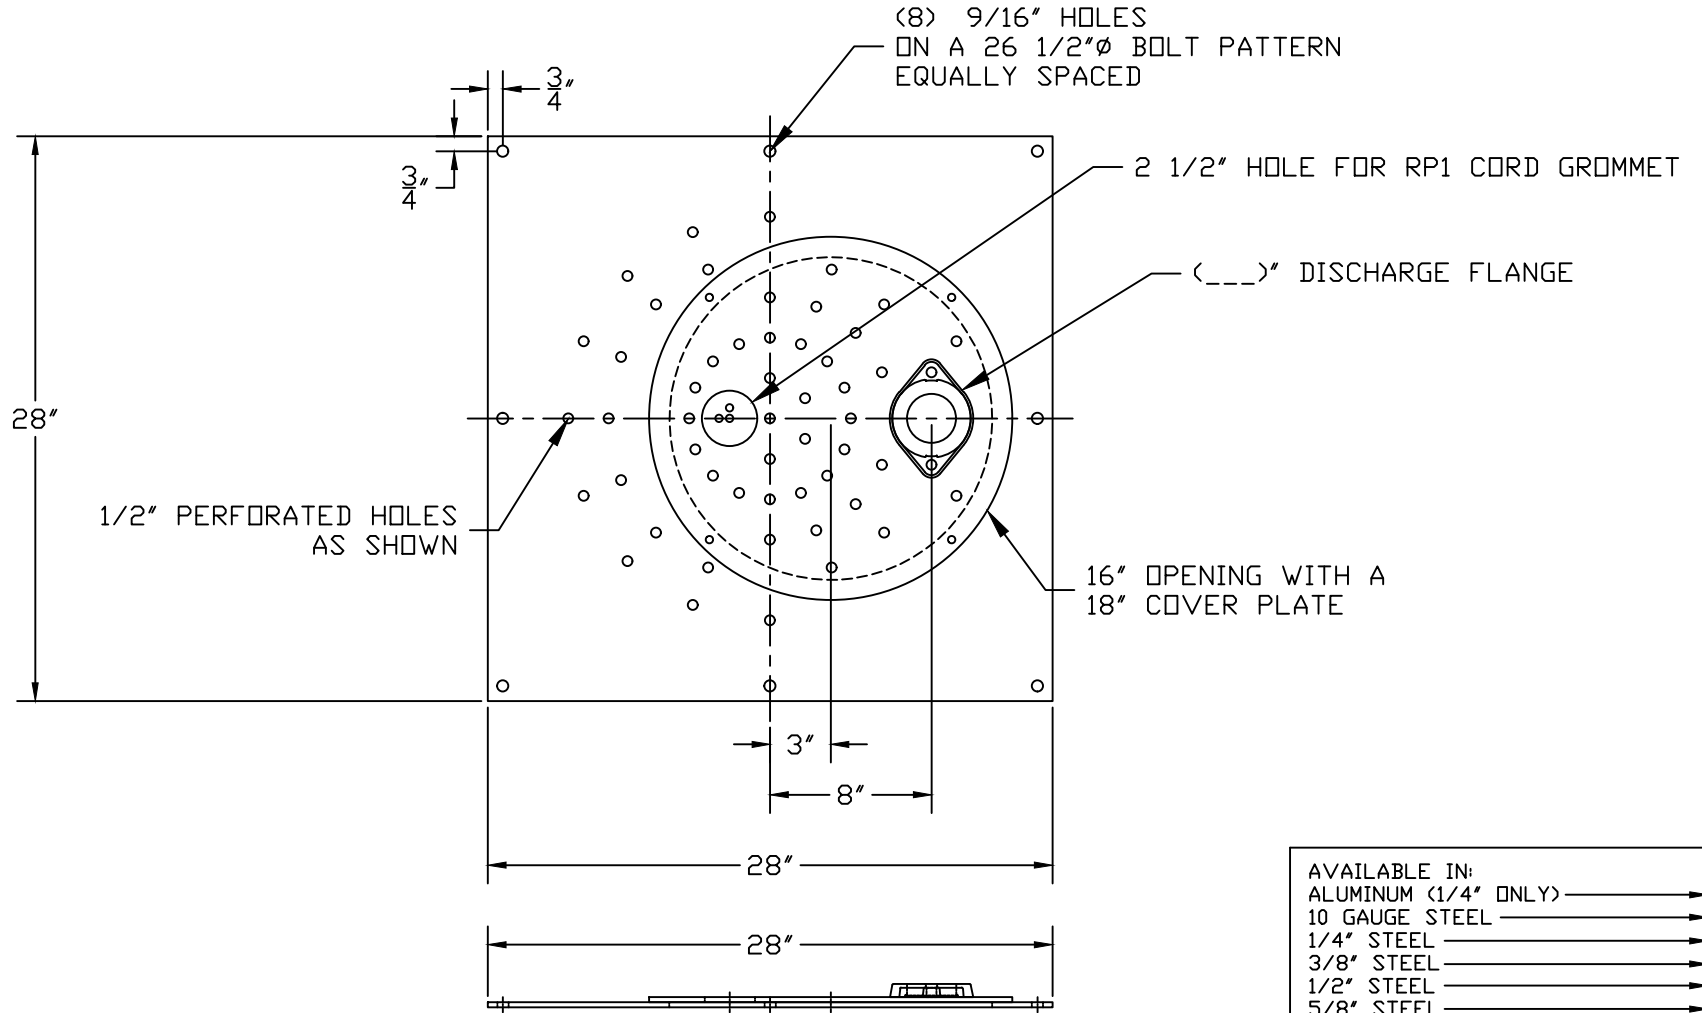

PART/PRINT NO.
LB-2401-01 PERF

PART DESCRIPTION
SQUARE SIMPLEX PERFORATED COVER

DATE
06/17/16

THIS DRAWING IS THE SOLE PROPERTY OF AK INDUSTRIES INC.

- AVAILABLE IN:
- ALUMINUM (1/4" ONLY)
 - 10 GAUGE STEEL
 - 1/4" STEEL
 - 3/8" STEEL
 - 1/2" STEEL
 - 5/8" STEEL
 - 3/4" STEEL
 - 1" STEEL
 - GALVANIZED (STEEL ONLY)
 - EPOXY COATED (STEEL ONLY)